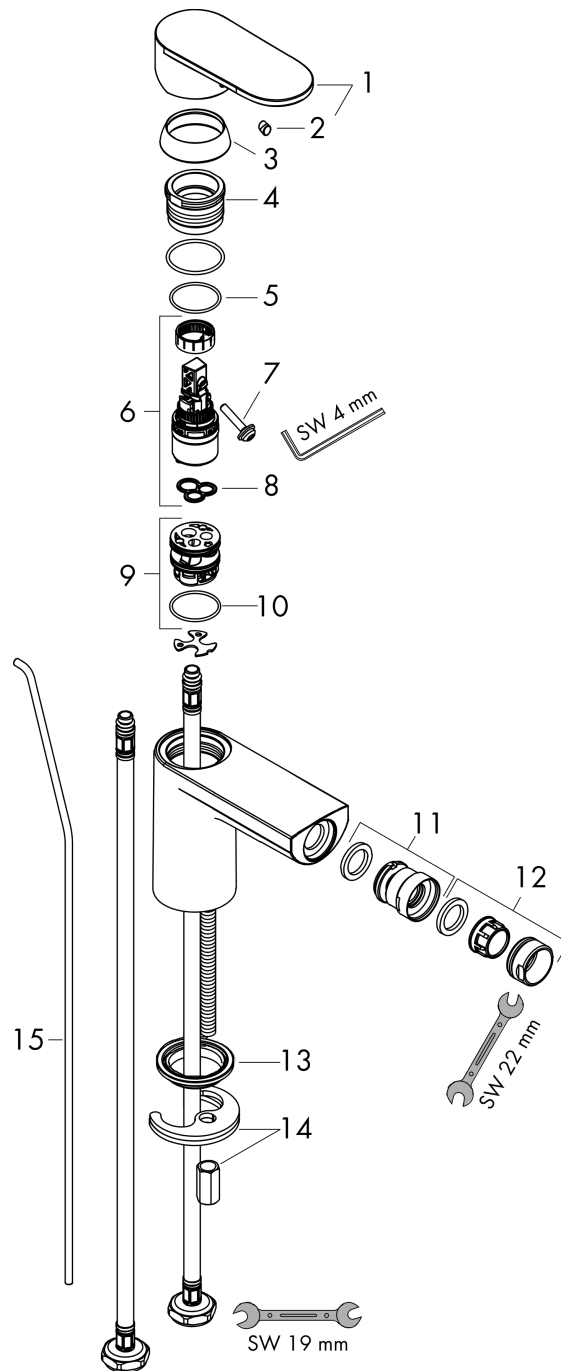

Vernis Blend
Single lever bidet mixer with pop-up waste set
 Finish: **Chrome** Article Number: **71210000**

Description

product features

- consists of: single lever bidet mixer, waste set
- projection: 127 mm
- spout height: 80 mm
- aerator with ball pivot
- spray type: normal spray
- maximum flow rate at 3 bar: 5 l/min
- ceramic cartridge
- suitable for continuous flow water heaters
- pop-up waste set G 1¼
- material waste set: synthetic
- connection type: G ¾ connections
- connection dimension: DN15
- EU taxonomy: max. 6 l/min - Substantial Contribution (SC) possible

Technology

Product image

Scale drawing

Vernis Blend
Single lever bidet mixer with pop-up waste set
 Finish: **Chrome** Article Number: **71210000**

Flowchart

Vernis Blend
Single lever bidet mixer with pop-up waste set
 Finish: **Chrome** Article Number: **71210000**

Exploded Drawing

Year of production: >04/21

Vernis Blend
Single lever bidet mixer with pop-up waste set
 Finish: **Chrome** Article Number: **71210000**

Spare part list

Year of production: >04/21

Pos.	Description	Article Number	PC	PU
1	handle	93678000	8	1
2	screw cover	96338000	1	1
3	flange	93680000	3	1
4	nut	93681000	6	1
5	O-ring 24x1,5	98434000	1	1
6	cartridge, assy	97685000	11	1
7	locking screw for handle	95140000	2	1
8	seal	98865000	8	1
9	adapter for cartridge	98866000	8	1
10	O-ring 23x2	98398000	1	1
11	ball joint	96050000	9	1
12	aerator M24x1 (5 l/min)	13185000	99	1
13	seal Ø 42	98722000	2	1
14	fixing set	96016000	8	1
15	pull rod	93683000	4	1
a	pop up waste	92168000	9	1
b	lever arm 340mm (ball-Ø12mm)	96324000	7	1