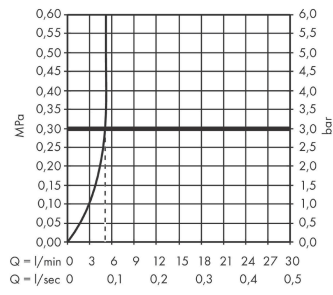

Vernis Blend
Single lever bidet mixer with pop-up waste set
 Finish: **Chrome** Article Number: **71210000**

Description

product features

- consists of: single lever bidet mixer, waste set
- projection: 127 mm
- spout height: 80 mm
- aerator with ball pivot
- spray type: normal spray
- maximum flow rate at 3 bar: 5 l/min
- ceramic cartridge
- suitable for continuous flow water heaters
- pop-up waste set G 1¼
- material waste set: synthetic
- connection type: G ¾ connections
- connection dimension: DN15
- EU taxonomy: max. 6 l/min - Substantial Contribution (SC) possible

Technology

Product image

Scale drawing

Vernis Blend
Single lever bidet mixer with pop-up waste set
 Finish: **Chrome** Article Number: **71210000**

Flowchart

Vernis Blend
Single lever bidet mixer with pop-up waste set
 Finish: **Chrome** Article Number: **71210000**