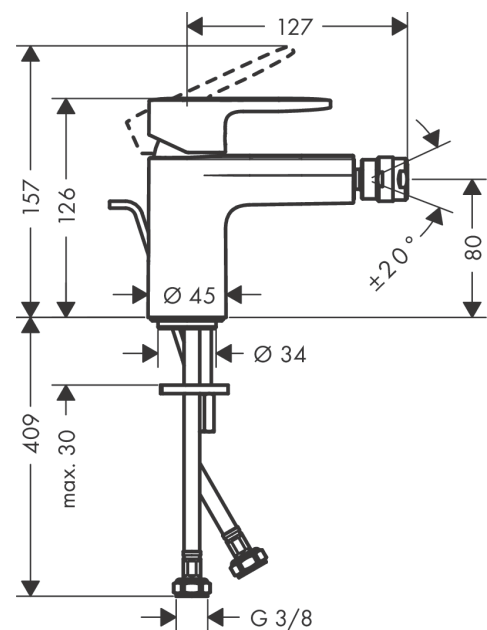

Vernis Blend
Single lever bidet mixer with pop-up waste set
 Finish: **Chrome** Article Number: **71210000**

Description

product features

- consists of: single lever bidet mixer, waste set
- projection: 127 mm
- spout height: 80 mm
- aerator with ball pivot
- spray type: normal spray
- maximum flow rate at 3 bar: 5 l/min
- ceramic cartridge
- suitable for continuous flow water heaters
- pop-up waste set G 1¼
- material waste set: synthetic
- connection type: G ¾ connections
- connection dimension: DN15
- EU taxonomy: max. 6 l/min - Substantial Contribution (SC) possible

Technology

Product image

Scale drawing

Vernis Blend
Single lever bidet mixer with pop-up waste set
 Finish: **Chrome** Article Number: **71210000**

Flowchart

Vernis Blend
Single lever bidet mixer with pop-up waste set
 Finish: **Chrome** Article Number: **71210000**

Exploded Drawing

Year of production: >04/21

Vernis Blend
Single lever bidet mixer with pop-up waste set
 Finish: **Chrome** Article Number: **71210000**

Spare part list

Year of production: >04/21

Pos.	Description	Article Number	PC	PU
1	handle	93678000	8	1
2	screw cover	96338000	1	1
3	flange	93680000	3	1
4	nut	93681000	6	1
5	O-ring 24x1,5	98434000	1	1
6	cartridge, assy	97685000	11	1
7	locking screw for handle	95140000	2	1
8	seal	98865000	8	1
9	adapter for cartridge	98866000	8	1
10	O-ring 23x2	98398000	1	1
11	ball joint	96050000	9	1
12	aerator M24x1 (5 l/min)	13185000	99	1
13	seal Ø 42	98722000	2	1
14	fixing set	96016000	8	1
15	pull rod	93683000	4	1
a	pop up waste	92168000	9	1
b	lever arm 340mm (ball-Ø12mm)	96324000	7	1