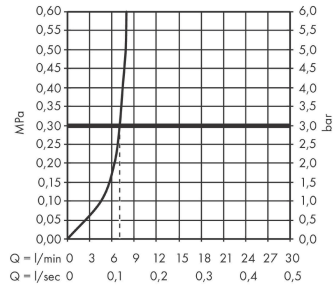

Logis

Single lever bidet mixer 70 with pop-up waste set

Finish: **Chrome** Article Number: **71204000**

Description

product features

- consists of: single lever bidet mixer, waste set
- projection: 119 mm
- spout height: 71 mm
- aerator with ball pivot
- spray type: normal spray
- maximum flow rate at 3 bar: 7,2 l/min
- ceramic cartridge
- temperature limitation adjustable
- suitable for continuous flow water heaters
- pop-up waste set G 1¼
- material waste set: synthetic
- connection type: G ¾ connections
- connection dimension: DN15

Technology

Certificates / Sustainability

Product image

Scale drawing

Logis

Single lever bidet mixer 70 with pop-up waste set

Finish: **Chrome** Article Number: **71204000**

Flowchart