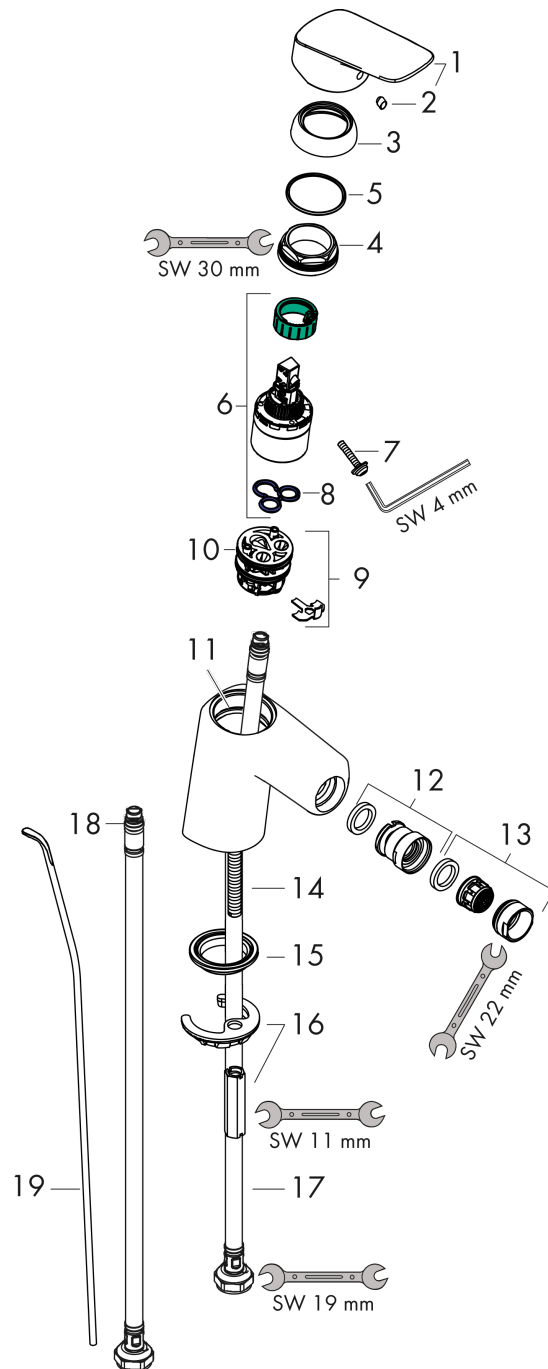

Logis

Single lever bidet mixer 70 with pop-up waste set

Finish: **Chrome** Article Number: **71204000**

Description

product features

- consists of: single lever bidet mixer, waste set
- projection: 119 mm
- spout height: 71 mm
- aerator with ball pivot
- spray type: normal spray
- maximum flow rate at 3 bar: 7,2 l/min
- ceramic cartridge
- temperature limitation adjustable
- suitable for continuous flow water heaters
- pop-up waste set G 1¼
- material waste set: synthetic
- connection type: G ¾ connections
- connection dimension: DN15

Technology

Certificates / Sustainability

Product image

Scale drawing

Logis

Single lever bidet mixer 70 with pop-up waste set

Finish: **Chrome** Article Number: **71204000**

Flowchart

Logis
Single lever bidet mixer 70 with pop-up waste set
 Finish: **Chrome** Article Number: **71204000**

Exploded Drawing

Year of production: >05/17

Logis

Single lever bidet mixer 70 with pop-up waste set

Finish: **Chrome** Article Number: **71204000**

Spare part list

Year of production: >05/17

Pos.	Description	Article Number	PC	PU
1	handle	92224000	10	1
2	screw cover	96338000	1	1
3	flange	97406000	6	1
4	nut	97209000	5	1
5	O-Ring 32x2	98193000	1	1
6	cartridge, assy	92730000	11	1
7	locking screw for handle	95140000	2	1
8	seal	95008000	3	1
9	adapter for cartridge	98750000	4	1
10	O-Ring 30x2	98186000	1	1
11	O-ring 35x2	92604000	2	1
12	ball joint	92036000	7	1
13	aerator M24x1 (7 l/min)	92509000	6	1
14	screw M8 x 68	97736000	2	1
15	seal Ø 42	98722000	2	1
16	fixing set	96016000	8	1
17	connection hose 450 mm M8x0,75 G3/8	97206000	8	1
18	O-ring 6,6x1,6	93019000	1	1
19	pull rod	96657000	4	1
a	pop up waste	92168000	9	1