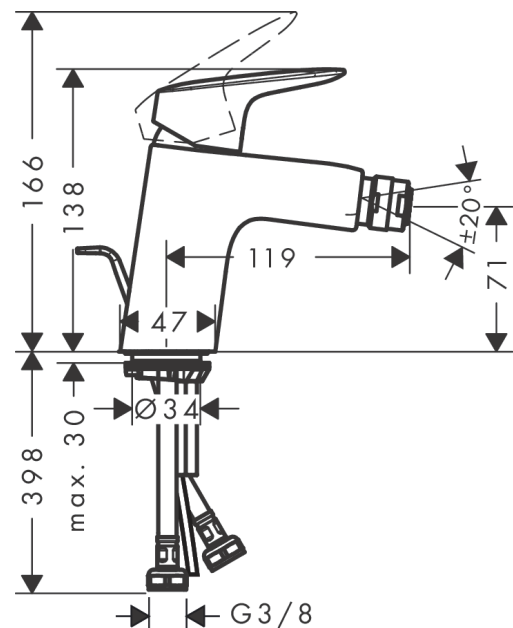

Logis

Single lever bidet mixer 70 with pop-up waste set

Finish: **Chrome** Article Number: **71204000**

Description

product features

- consists of: single lever bidet mixer, waste set
- projection: 119 mm
- spout height: 71 mm
- aerator with ball pivot
- spray type: normal spray
- maximum flow rate at 3 bar: 7,2 l/min
- ceramic cartridge
- temperature limitation adjustable
- suitable for continuous flow water heaters
- pop-up waste set G 1¼
- material waste set: synthetic
- connection type: G ¾ connections
- connection dimension: DN15

Technology

Certificates / Sustainability

Product image

Scale drawing

Logis

Single lever bidet mixer 70 with pop-up waste set

Finish: **Chrome** Article Number: **71204000**

Flowchart

Logis
Single lever bidet mixer 70 with pop-up waste set
 Finish: **Chrome** Article Number: **71204000**

Exploded Drawing

Year of production: >05/17

Logis

Single lever bidet mixer 70 with pop-up waste set

Finish: **Chrome** Article Number: **71204000**

Spare part list

Year of production: >05/17

Pos.	Description	Article Number	PC	PU
1	handle	92224000	10	1
2	screw cover	96338000	1	1
3	flange	97406000	6	1
4	nut	97209000	5	1
5	O-Ring 32x2	98193000	1	1
6	cartridge, assy	92730000	11	1
7	locking screw for handle	95140000	2	1
8	seal	95008000	3	1
9	adapter for cartridge	98750000	4	1
10	O-Ring 30x2	98186000	1	1
11	O-ring 35x2	92604000	2	1
12	ball joint	92036000	7	1
13	aerator M24x1 (7 l/min)	92509000	6	1
14	screw M8 x 68	97736000	2	1
15	seal Ø 42	98722000	2	1
16	fixing set	96016000	8	1
17	connection hose 450 mm M8x0,75 G3/8	97206000	8	1
18	O-ring 6,6x1,6	93019000	1	1
19	pull rod	96657000	4	1
a	pop up waste	92168000	9	1