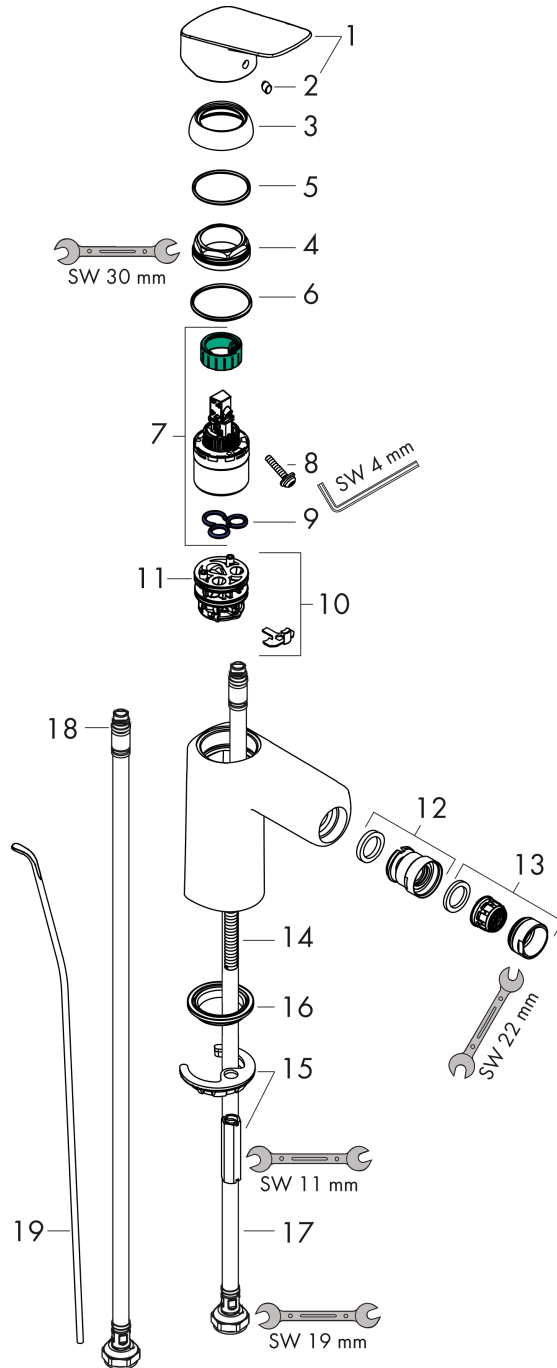

Logis

Single lever bidet mixer 100 with pop-up waste set

Finish: **Chrome** Article Number: **71200000**

Description

product features

- consists of: single lever bidet mixer, waste set
- projection: 119 mm
- spout height: 99 mm
- aerator with ball pivot
- spray type: normal spray
- maximum flow rate at 3 bar: 7,2 l/min
- ceramic cartridge
- temperature limitation adjustable
- suitable for continuous flow water heaters
- pop-up waste set G 1¼
- material waste set: synthetic
- connection type: G ¾ connections
- connection dimension: DN15

Technology

Product image

Scale drawing

Logis

Single lever bidet mixer 100 with pop-up waste set

Finish: **Chrome** Article Number: **71200000**

Flowchart

Logis

Single lever bidet mixer 100 with pop-up waste set

Finish: **Chrome** Article Number: **71200000**

Exploded Drawing

Year of production: >05/15

Logis

Single lever bidet mixer 100 with pop-up waste set

Finish: **Chrome** Article Number: **71200000**

Spare part list

Year of production: >05/15

Pos.	Description	Article Number	PC	PU
1	handle	92224000	10	1
2	screw cover	96338000	1	1
3	flange	97406000	6	1
4	nut	97209000	5	1
5	O-Ring 32x2	98193000	1	1
6	O-ring 35x2	92604000	2	1
7	cartridge, assy	92730000	11	1
8	locking screw for handle	95140000	2	1
9	seal	95008000	3	1
10	adapter for cartridge	98750000	4	1
11	O-Ring 30x2	98186000	1	1
12	ball joint	92036000	7	1
13	aerator M24x1 (7 l/min)	92509000	6	1
14	screw M8 x 68	97736000	2	1
15	fixing set	96016000	8	1
16	seal Ø 42	98722000	2	1
17	connection hose 450 mm M8x0,75 G3/8	97206000	8	1
18	O-ring 6,6x1,6	93019000	1	1
19	pull rod	96657000	4	1
a	pop up waste	92168000	9	1