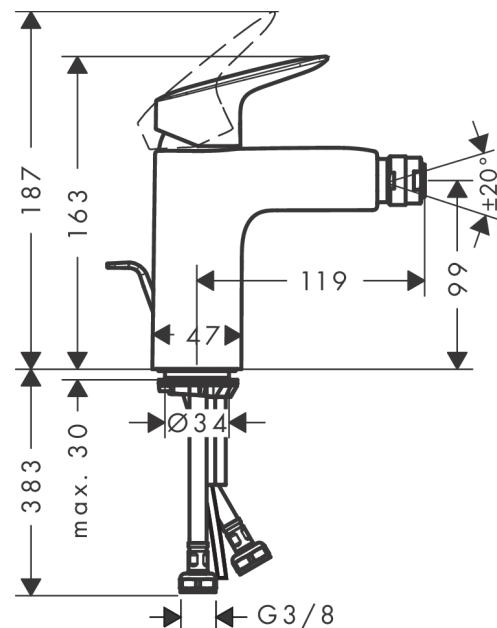

Logis

Single lever bidet mixer 100 with pop-up waste set

Finish: **Chrome** Article Number: **71200000**

Description

product features

- consists of: single lever bidet mixer, waste set
- projection: 119 mm
- spout height: 99 mm
- aerator with ball pivot
- spray type: normal spray
- maximum flow rate at 3 bar: 7,2 l/min
- ceramic cartridge
- temperature limitation adjustable
- suitable for continuous flow water heaters
- pop-up waste set G 1¼
- material waste set: synthetic
- connection type: G ¾ connections
- connection dimension: DN15

Technology

Product image

Scale drawing

Logis

Single lever bidet mixer 100 with pop-up waste set

Finish: **Chrome** Article Number: **71200000**

Flowchart

Logis

Single lever bidet mixer 100 with pop-up waste set

Finish: **Chrome** Article Number: **71200000**

Exploded Drawing

Year of production: >05/15

Logis

Single lever bidet mixer 100 with pop-up waste set

Finish: **Chrome** Article Number: **71200000**

Spare part list

Year of production: >05/15

Pos.	Description	Article Number	PC	PU
1	handle	92224000	10	1
2	screw cover	96338000	1	1
3	flange	97406000	6	1
4	nut	97209000	5	1
5	O-Ring 32x2	98193000	1	1
6	O-ring 35x2	92604000	2	1
7	cartridge, assy	92730000	11	1
8	locking screw for handle	95140000	2	1
9	seal	95008000	3	1
10	adapter for cartridge	98750000	4	1
11	O-Ring 30x2	98186000	1	1
12	ball joint	92036000	7	1
13	aerator M24x1 (7 l/min)	92509000	6	1
14	screw M8 x 68	97736000	2	1
15	fixing set	96016000	8	1
16	seal Ø 42	98722000	2	1
17	connection hose 450 mm M8x0,75 G3/8	97206000	8	1
18	O-ring 6,6x1,6	93019000	1	1
19	pull rod	96657000	4	1
a	pop up waste	92168000	9	1