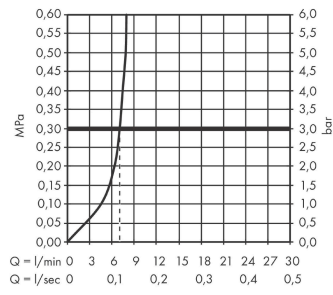

Logis

Single lever bidet mixer 100 with pop-up waste set

Finish: **Chrome** Article Number: **71200000**

Description

product features

- consists of: single lever bidet mixer, waste set
- projection: 119 mm
- spout height: 99 mm
- aerator with ball pivot
- spray type: normal spray
- maximum flow rate at 3 bar: 7,2 l/min
- ceramic cartridge
- temperature limitation adjustable
- suitable for continuous flow water heaters
- pop-up waste set G 1¼
- material waste set: synthetic
- connection type: G ¾ connections
- connection dimension: DN15

Technology

Product image

Scale drawing

Logis

Single lever bidet mixer 100 with pop-up waste set

Finish: **Chrome** Article Number: **71200000**

Flowchart

Logis