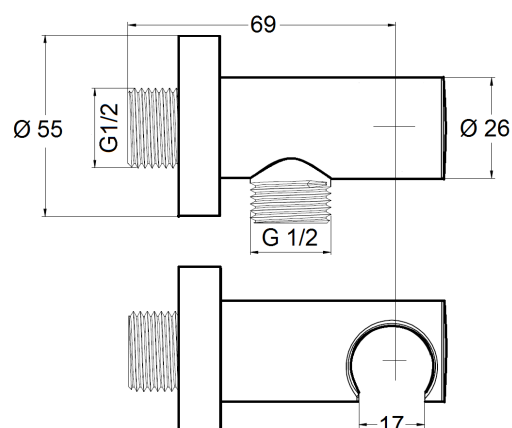

Product: KLUDI wall supply with shower holder DN 15

Ref.: 6054705-00

Product description

wall supply with shower holder DN 15
 wall fastening
 for shower hoses with conical nuts
 shower outlet G 1/2
 protected against back flow
 DIN EN 1717

Finishes:
 05 chrome

Product picture

Advertisement

- * KLUDI GmbH & Co KG KLUDI wall supply with shower holder item no. 6054705-00
- ** brass, DIN 50930-6 / chrome plated DIN EN 248
- *** back flow prevention device DIN EN 1717

wall supply with shower holder, manufacturer KLUDI GmbH & Co KG KLUDI wall supply with shower holder item no. 6054705-00, DN 15, chrome plated brass, wall supply 1/2 inch, projection max. 80 mm, protected against back flow DIN EN 1717, with shower holder for shower hoses with conical nuts, PN 10,

Dimensional drawing

Flow rate diagram