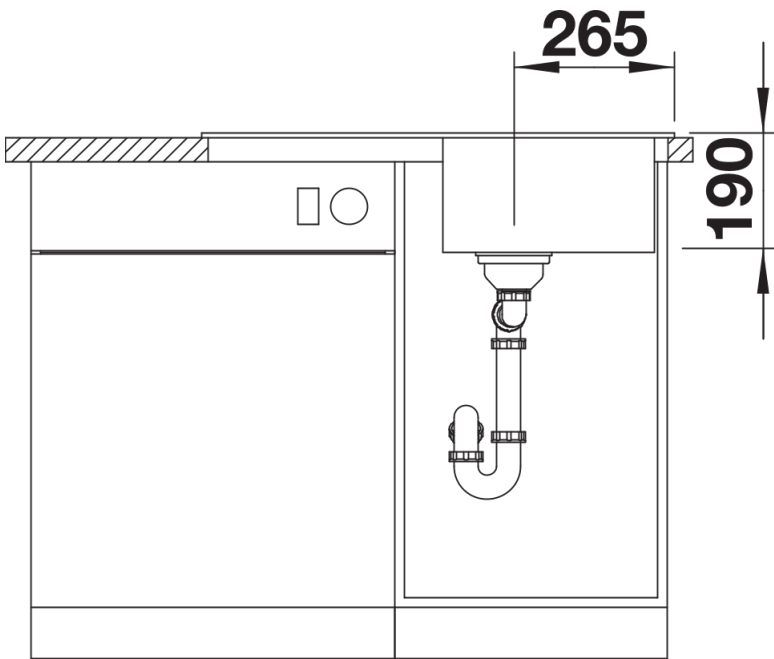

Product information sheet SONA 45 S

Item no. 519669

Benefits

- Modern, independent design
- Spacious main bowl with plenty of room for washing dishes
- Generous, strikingly-profiled tap ledge
- Specially for the 45-cm base cabinet

Colours

Available colours:

- black
- anthracite
- rock grey
- volcano grey
- alu metallic
- white
- soft white
- tartufo
- coffee

SILGRANIT tartufo

Scope of supply

- waste kit with space-saving pipe
- 3 ½" basket strainer

Details

Top view

Cut-out

Front view

Side view