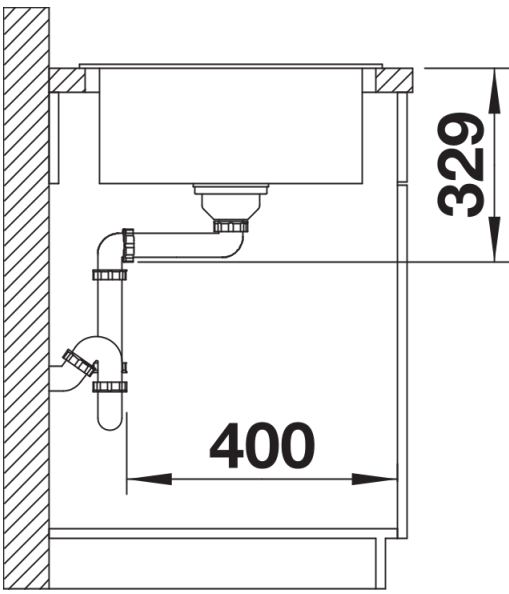

Product information sheet SONA 45 S

Item no. 519669

Benefits

- Modern, independent design
- Spacious main bowl with plenty of room for washing dishes
- Generous, strikingly-profiled tap ledge
- Specially for the 45-cm base cabinet

Details

Top view

Cut-out

Front view

Side view