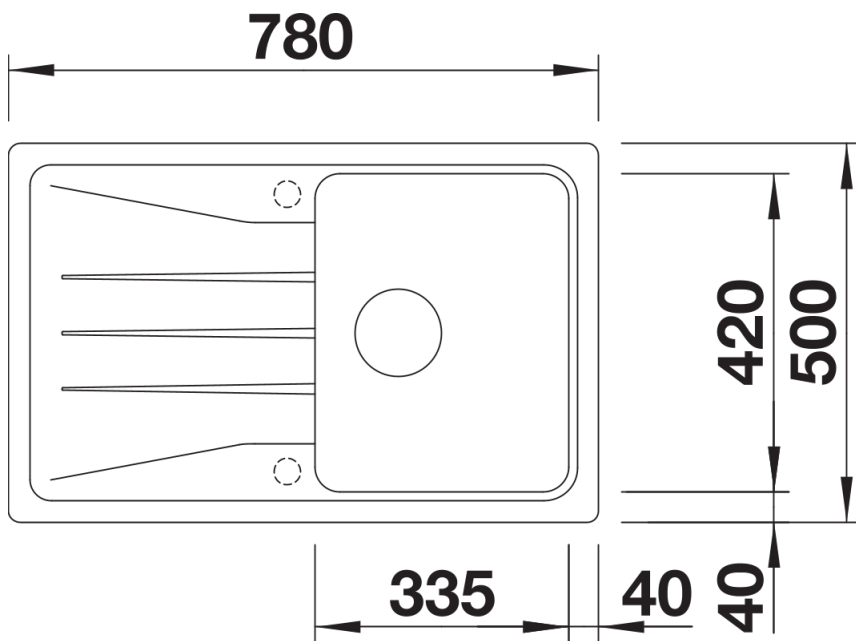

Product information sheet SONA 45 S

Item no. 519669

Benefits

- Modern, independent design
- Spacious main bowl with plenty of room for washing dishes
- Generous, strikingly-profiled tap ledge
- Specially for the 45-cm base cabinet

Colours

Available colours:

- black
- anthracite
- rock grey
- volcano grey
- alu metallic
- white
- soft white
- tartufo
- coffee

SILGRANIT tartufo

Scope of supply

- waste kit with space-saving pipe
- 3 ½" basket strainer

Details

Top view

Cut-out

Front view

Side view