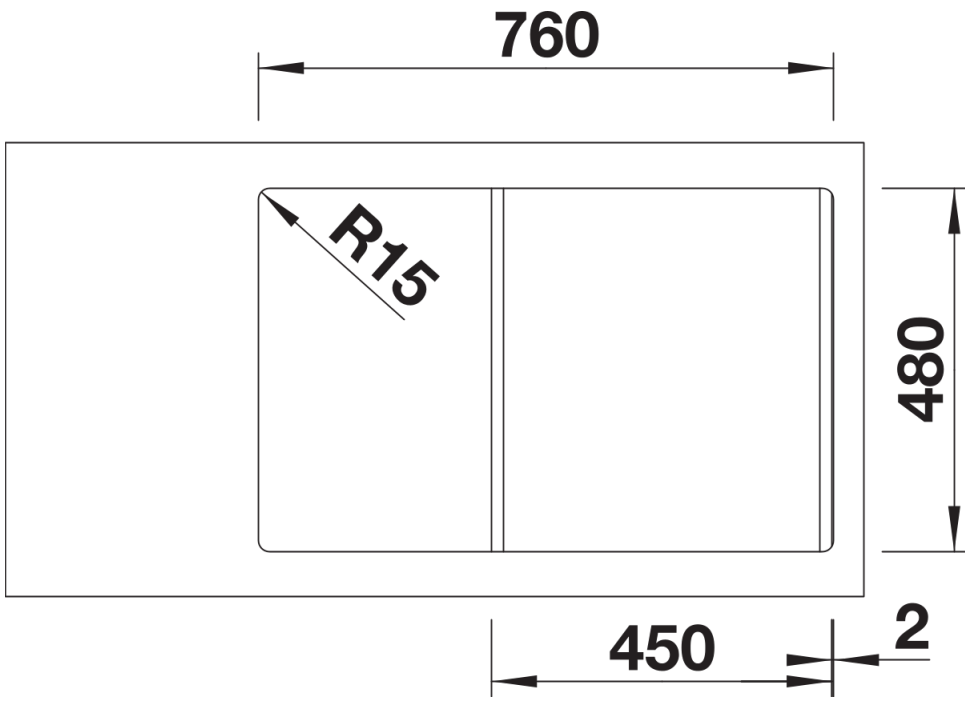

Product information sheet SONA 45 S

Item no. 519669

Benefits

- Modern, independent design
- Spacious main bowl with plenty of room for washing dishes
- Generous, strikingly-profiled tap ledge
- Specially for the 45-cm base cabinet

Colours

Available colours:

- black
- anthracite
- rock grey
- volcano grey
- alu metallic
- white
- soft white
- tartufo
- coffee

SILGRANIT tartufo

Scope of supply

- waste kit with space-saving pipe
- 3 ½" basket strainer

Details

Top view

Cut-out

Front view

Side view