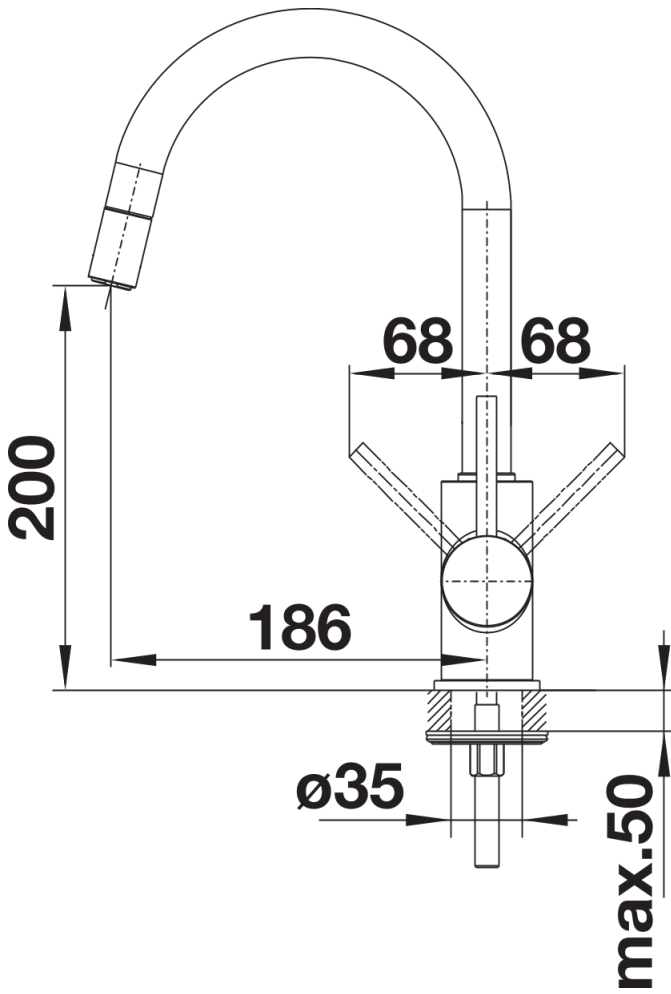

## Product information sheet MIDA-S

Item no. 521461

## Scope of supply

---

- 360° swivel spout for greater reach
- Ø 35 mm tap hole required
- With ceramic disk cartridge
- Flexible connector pipes, 350 mm long and  $\frac{3}{8}$ " nut for particularly easy installation
- Nylon-sheathed spray hose
- Patented jet regulator for markedly reduced scaling
- Stabilisation plate to increase the stability of the tap when fitted in stainless steel sinks
- With non-return valve and thus guaranteed against reflux in accordance with EN 1717
- LGA approved
- DVGW approved

## Details

---

Swivel range

Side view hand gear 2D

Side view