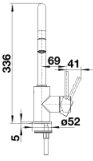

## Scope of supply

---

- 360° swivel spout for greater reach
- Ø 35 mm tap hole required
- With ceramic disk cartridge
- Flexible connector pipes, 350 mm long and  $\frac{3}{8}$ " nut for particularly easy installation
- Nylon-sheathed spray hose
- Patented jet regulator for markedly reduced scaling
- Stabilisation plate to increase the stability of the tap when fitted in stainless steel sinks
- With non-return valve and thus guaranteed against reflux in accordance with EN 1717
- LGA approved
- DVGW approved

## Details

---

Swivel range

Side view hand gear 2D

Side view