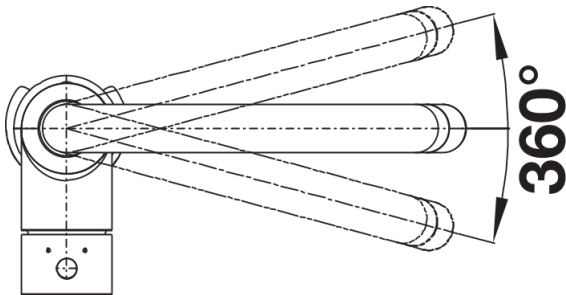

## Scope of supply

---

- 360° swivel spout for greater reach
- Ø 35 mm tap hole required
- With ceramic disk cartridge
- Flexible connector pipes, 350 mm long and  $\frac{3}{8}$ " nut for particularly easy installation
- Nylon-sheathed spray hose
- Patented jet regulator for markedly reduced scaling
- Stabilisation plate to increase the stability of the tap when fitted in stainless steel sinks
- With non-return valve and thus guaranteed against reflux in accordance with EN 1717
- LGA approved
- DVGW approved

## Details

---

Swivel range

Side view hand gear 2D

Side view