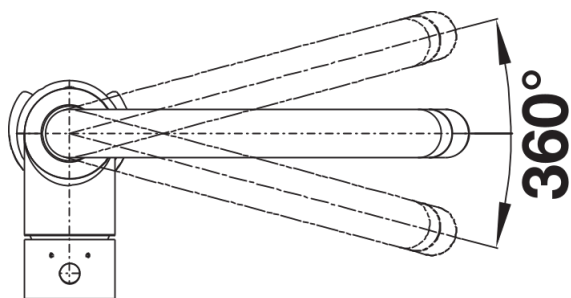

Product information sheet MIDA-S

Item no. 521457

Benefits

- Gently rounded spout on a slender body
- For the easy filling of tall pots and vases
- Especially suitable for compact sinks
- Enlarged working radius thanks to the 360° swivel spout
- Pull-down spray hose for added reach
- Silgranit-look colour version matching the Silgranit sinks and bowls

Colours

Available colours:

- black
- anthracite
- volcano grey
- alu metallic
- white
- soft white
- coffee

SILGRANIT-Look white

Scope of supply

- 360° swivel spout for greater reach
- Ø 35 mm tap hole required
- With ceramic disk cartridge
- Flexible connector pipes, 350 mm long and 3/8" nut for particularly easy installation
- Nylon-sheathed spray hose
- Patented jet regulator for markedly reduced scaling
- Stabilisation plate to increase the stability of the tap when fitted in stainless steel sinks
- With non-return valve and thus guaranteed against reflux in accordance with EN 1717
- LGA approved
- DVGW approved

Details

Swivel range

Side view hand gear 2D

Side view