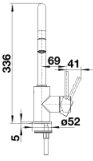

Colours

Available colours:

- black
- anthracite
- volcano grey
- alu metallic
- white
- soft white
- coffee

SILGRANIT-Look white

Scope of supply

- 360° swivel spout for greater reach
- Ø 35 mm tap hole required
- With ceramic disk cartridge
- Flexible connector pipes, 350 mm long and 3/8" nut for particularly easy installation
- Nylon-sheathed spray hose
- Patented jet regulator for markedly reduced scaling
- Stabilisation plate to increase the stability of the tap when fitted in stainless steel sinks
- With non-return valve and thus guaranteed against reflux in accordance with EN 1717
- LGA approved
- DVGW approved

Details

Swivel range

Side view hand gear 2D

Side view