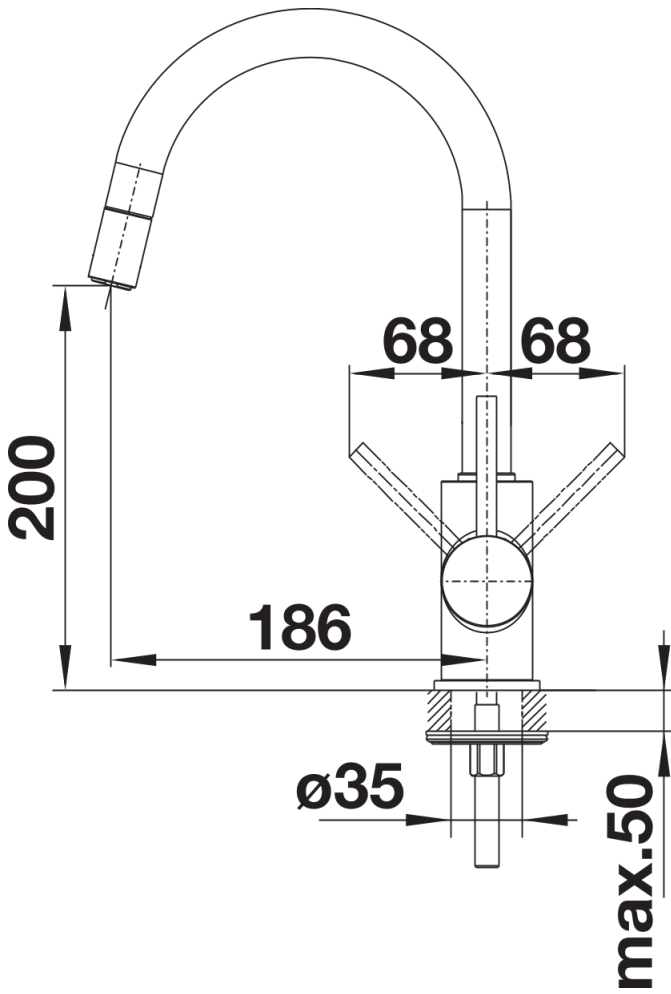

Product information sheet MIDA-S

Item no. 521457

Benefits

- Gently rounded spout on a slender body
- For the easy filling of tall pots and vases
- Especially suitable for compact sinks
- Enlarged working radius thanks to the 360° swivel spout
- Pull-down spray hose for added reach
- Silgranit-look colour version matching the Silgranit sinks and bowls

Colours

Available colours:

- black
- anthracite
- volcano grey
- alu metallic
- white
- soft white
- coffee

SILGRANIT-Look white

Scope of supply

- 360° swivel spout for greater reach
- Ø 35 mm tap hole required
- With ceramic disk cartridge
- Flexible connector pipes, 350 mm long and 3/8" nut for particularly easy installation
- Nylon-sheathed spray hose
- Patented jet regulator for markedly reduced scaling
- Stabilisation plate to increase the stability of the tap when fitted in stainless steel sinks
- With non-return valve and thus guaranteed against reflux in accordance with EN 1717
- LGA approved
- DVGW approved

Details

Swivel range

Side view hand gear 2D

Side view