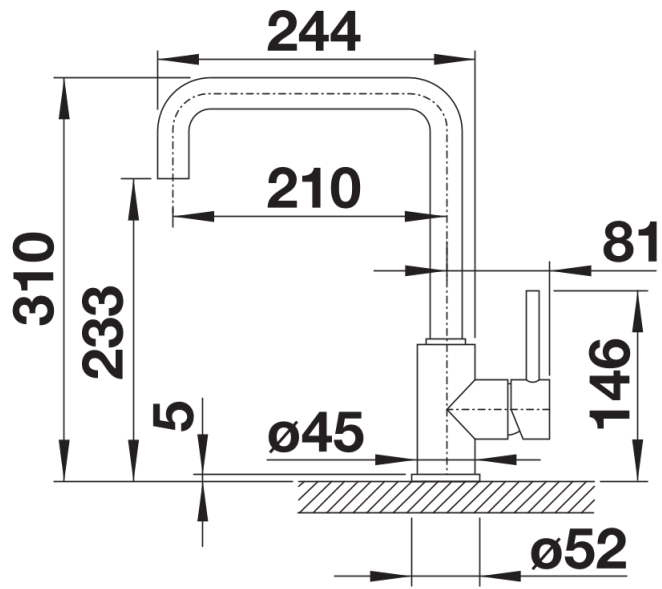

Product information sheet MILI

Item no. 526159

Benefits

- Slender body with a J-shaped spout
- For the easy filling of tall pots and vases
- Enlarged working radius thanks to the 360° swivel spout
- Design and colour of tap and SILGRANIT sink are a perfect match

Colours

Available colours:

- black
- anthracite
- volcano grey
- alu metallic
- white
- soft white
- coffee

SILGRANIT-Look black

Scope of supply

- Single-lever mixer tap
- 360° swivel spout for greater reach
- Ø 35 mm tap hole required
- With ceramic disk cartridge
- Flexible connector pipes, 350 mm long and 3/8" nut for particularly easy installation
- LGA approved
- DVGW approved

Details

Swivel range

Side view hand gear 2D

Side view