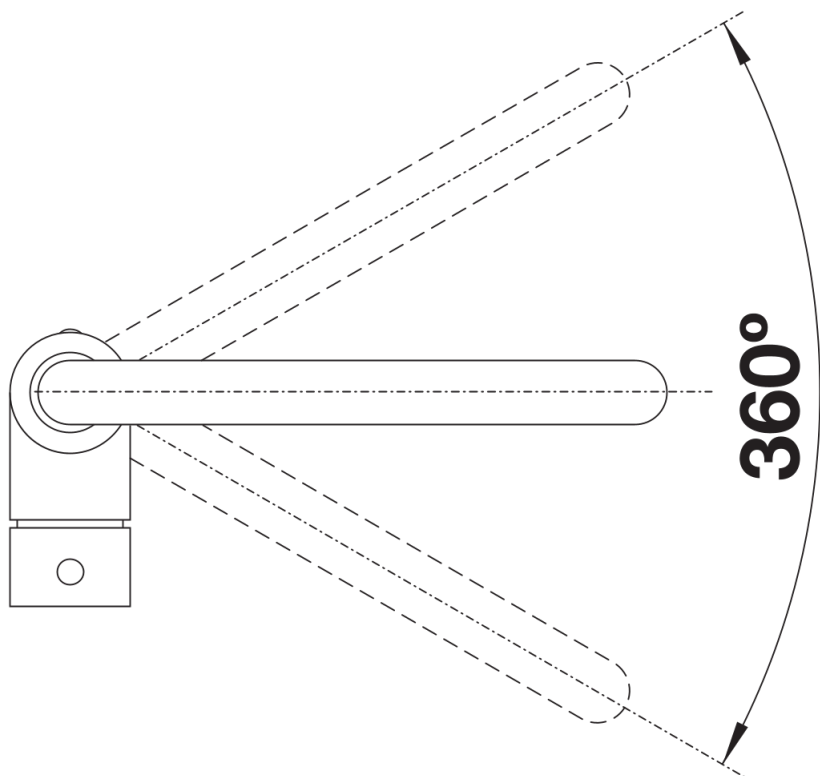

Product information sheet MILI

Item no. 526159

Benefits

- Slender body with a J-shaped spout
- For the easy filling of tall pots and vases
- Enlarged working radius thanks to the 360° swivel spout
- Design and colour of tap and SILGRANIT sink are a perfect match

Colours

Available colours:

- black
- anthracite
- volcano grey
- alu metallic
- white
- soft white
- coffee

SILGRANIT-Look black

Scope of supply

- Single-lever mixer tap
- 360° swivel spout for greater reach
- Ø 35 mm tap hole required
- With ceramic disk cartridge
- Flexible connector pipes, 350 mm long and 3/8" nut for particularly easy installation
- LGA approved
- DVGW approved

Details

Swivel range

Side view hand gear 2D

Side view