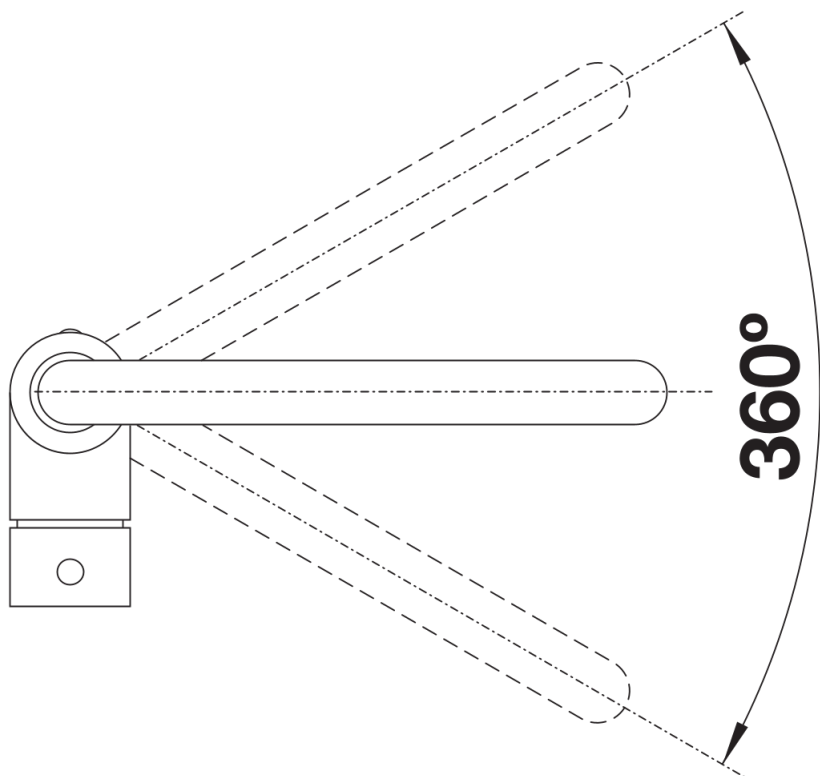

Product information sheet MILI

Item no. 523103

Benefits

- Slender body with a J-shaped spout
- For the easy filling of tall pots and vases
- Enlarged working radius thanks to the 360° swivel spout
- Design and colour of tap and SILGRANIT sink are a perfect match

Colours

Available colours:

- black
- anthracite
- volcano grey
- alu metallic
- white
- soft white
- coffee

SILGRANIT-Look anthracite

Scope of supply

- Single-lever mixer tap
- 360° swivel spout for greater reach
- Ø 35 mm tap hole required
- With ceramic disk cartridge
- Flexible connector pipes, 350 mm long and 3/8" nut for particularly easy installation
- LGA approved
- DVGW approved

Details

Swivel range

Side view hand gear 2D

Side view