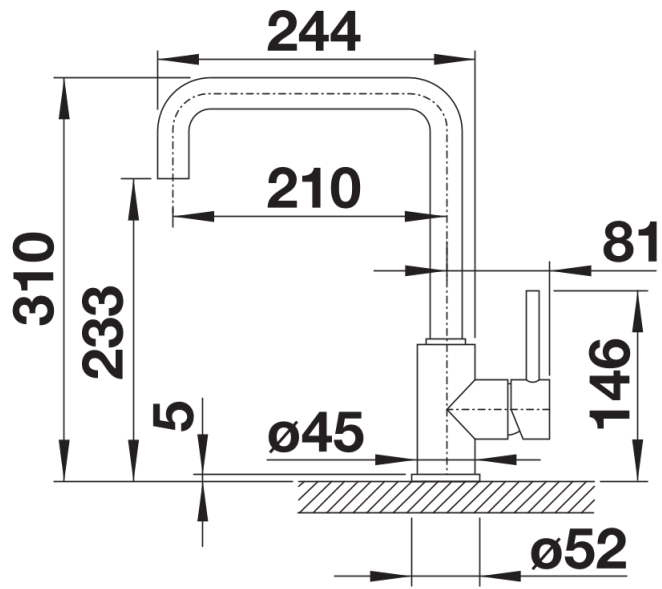

Colours

Available colours:

- black
- anthracite
- volcano grey
- alu metallic
- white
- soft white
- coffee

SILGRANIT-Look anthracite

Scope of supply

- Single-lever mixer tap
- 360° swivel spout for greater reach
- Ø 35 mm tap hole required
- With ceramic disk cartridge
- Flexible connector pipes, 350 mm long and 3/8" nut for particularly easy installation
- LGA approved
- DVGW approved

Details

Swivel range

Side view hand gear 2D

Side view