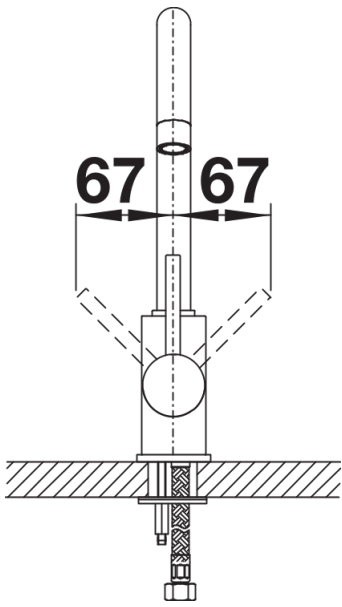

Product information sheet MIDA

Item no. 526145

Benefits

- Gently rounded spout on a slender body
- For the easy filling of tall pots and vases
- Enlarged working radius thanks to the 360° swivel spout

Colours

Available colours:

- black
- anthracite
- volcano grey
- alu metallic
- white
- soft white
- coffee

SILGRANIT-Look black

Scope of supply

- Single-lever mixer tap
- 360° swivel spout for greater reach
- Ø 35 mm tap hole required
- With ceramic disk cartridge
- Flexible connector pipes, 350 mm long and 3/8" nut for particularly easy installation
- LGA approved
- DVGW approved

Details

Swivel range

Side view hand gear 2D

Side view