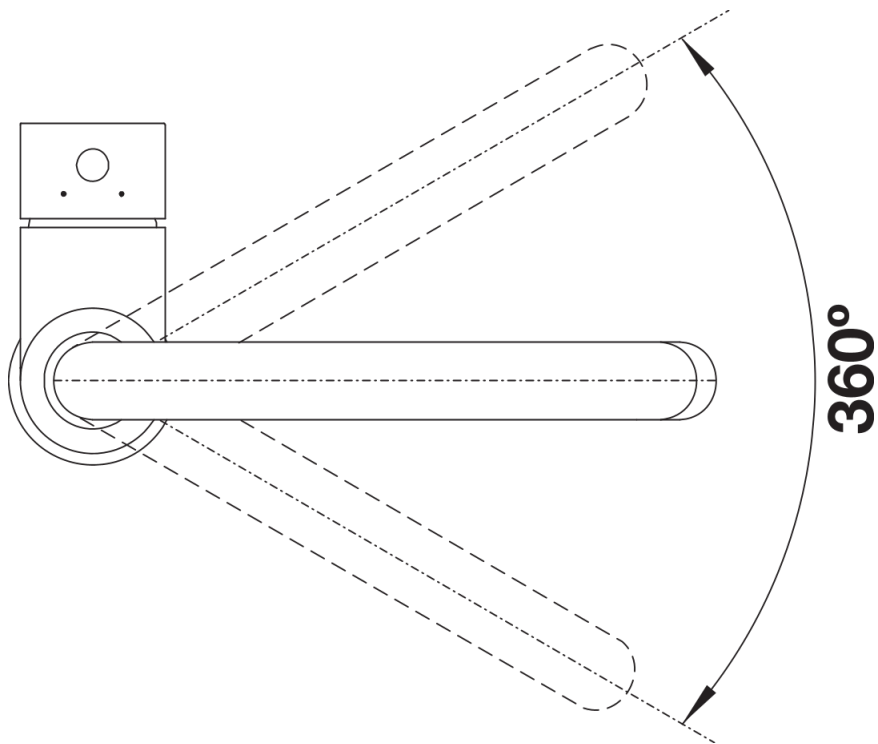

Product information sheet MIDA

Item no. 526145

Benefits

- Gently rounded spout on a slender body
- For the easy filling of tall pots and vases
- Enlarged working radius thanks to the 360° swivel spout

Colours

Available colours:

- black
- anthracite
- volcano grey
- alu metallic
- white
- soft white
- coffee

SILGRANIT-Look black

Scope of supply

- Single-lever mixer tap
- 360° swivel spout for greater reach
- Ø 35 mm tap hole required
- With ceramic disk cartridge
- Flexible connector pipes, 350 mm long and 3/8" nut for particularly easy installation
- LGA approved
- DVGW approved

Details

Swivel range

Side view hand gear 2D

Side view