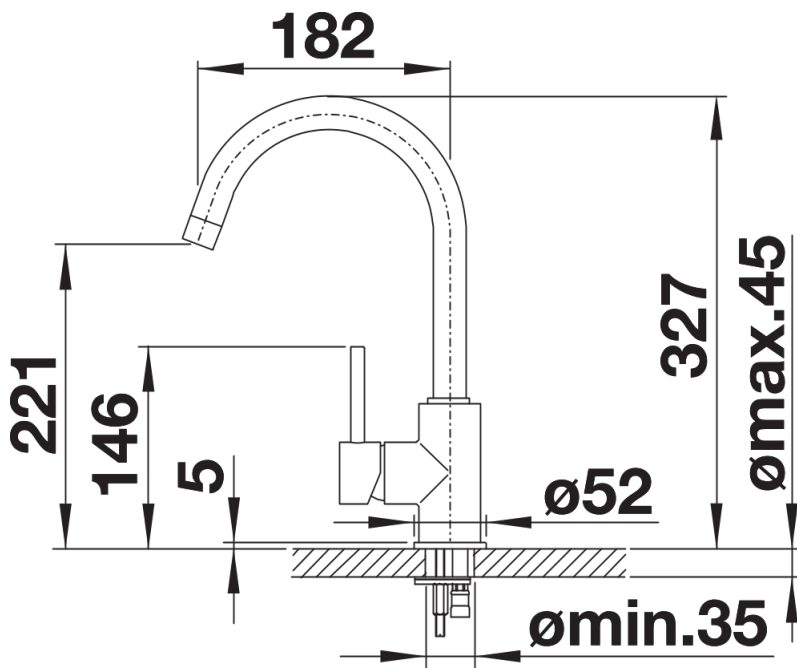

Product information sheet MIDA

Item no. 526145

Benefits

- Gently rounded spout on a slender body
- For the easy filling of tall pots and vases
- Enlarged working radius thanks to the 360° swivel spout

Colours

Available colours:

- black
- anthracite
- volcano grey
- alu metallic
- white
- soft white
- coffee

SILGRANIT-Look black

Scope of supply

- Single-lever mixer tap
- 360° swivel spout for greater reach
- Ø 35 mm tap hole required
- With ceramic disk cartridge
- Flexible connector pipes, 350 mm long and 3/8" nut for particularly easy installation
- LGA approved
- DVGW approved

Details

Swivel range

Side view hand gear 2D

Side view