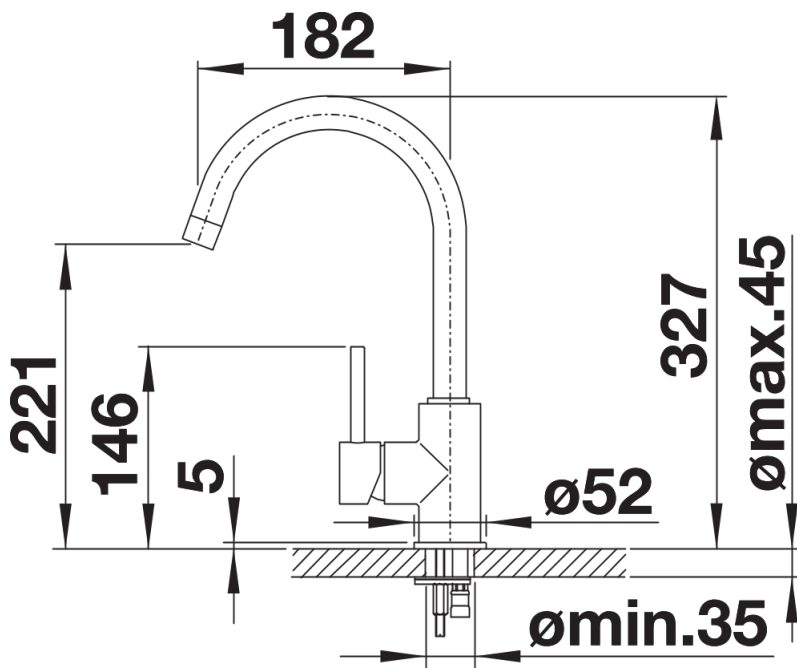

## Scope of supply

---

- Single-lever mixer tap
- 360° swivel spout for greater reach
- Ø 35 mm tap hole required
- With ceramic disk cartridge
- Flexible connector pipes, 350 mm long and  $\frac{3}{8}$ " nut for particularly easy installation
- LGA approved
- DVGW approved

## Swivel range

Side view hand gear 2D

Side view