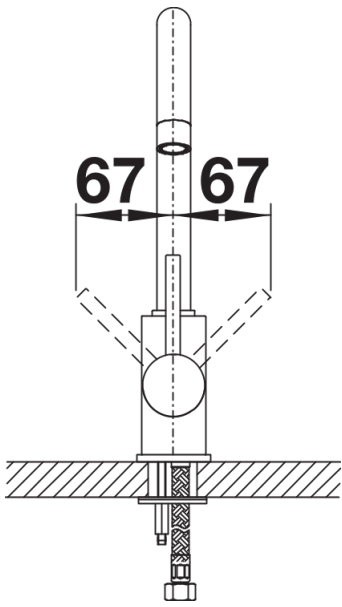

## Scope of supply

---

- Single-lever mixer tap
- 360° swivel spout for greater reach
- Ø 35 mm tap hole required
- With ceramic disk cartridge
- Flexible connector pipes, 350 mm long and  $\frac{3}{8}$ " nut for particularly easy installation
- LGA approved
- DVGW approved

## Swivel range

Side view hand gear 2D

Side view