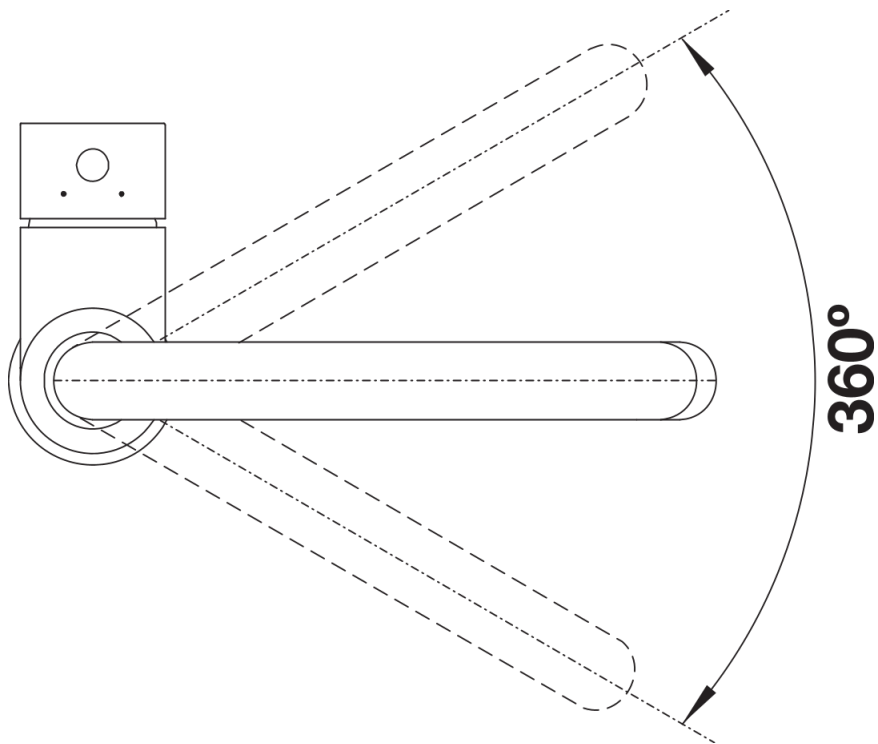

### Benefits

---

- Gently rounded spout on a slender body
- For the easy filling of tall pots and vases
- Enlarged working radius thanks to the 360° swivel spout

## Scope of supply

---

- Single-lever mixer tap
- 360° swivel spout for greater reach
- Ø 35 mm tap hole required
- With ceramic disk cartridge
- Flexible connector pipes, 350 mm long and  $\frac{3}{8}$ " nut for particularly easy installation
- LGA approved
- DVGW approved

## Swivel range

Side view hand gear 2D

Side view