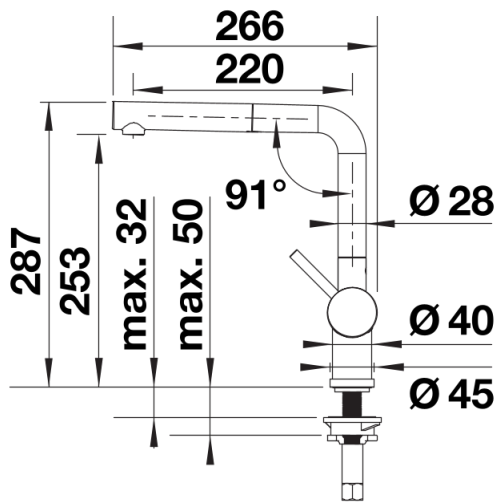

Colours

Available colours:

- black
- anthracite
- rock grey
- volcano grey
- alu metallic
- white
- soft white
- tartufo
- coffee

SILGRANIT-Look anthracite

Scope of supply

- Single-lever mixer tap
- 140° swivel spout for greater reach
- Ø 35 mm tap hole required
- With ceramic disk cartridge
- Metal-sheathed spray hose
- Flexible connector pipes, 450 mm long and $\frac{3}{8}$ " nut for particularly easy installation
- Patented jet regulator for markedly reduced scaling
- Stabilisation plate to increase the stability of the tap when fitted in stainless steel sinks
- With non-return valve and thus guaranteed against reflux in accordance with EN 1717
- LGA approved
- DVGW approved

Details

Swivel range

Side view hand gear 2D

Side view