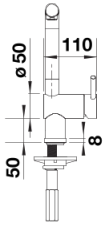

Colours

Available colours:

- black
- anthracite
- rock grey
- volcano grey
- alu metallic
- white
- soft white
- tartufo
- coffee

SILGRANIT-Look anthracite

Scope of supply

- Single-lever mixer tap
- 140° swivel spout for greater reach
- Ø 35 mm tap hole required
- With ceramic disk cartridge
- Metal-sheathed spray hose
- Flexible connector pipes, 450 mm long and $\frac{3}{8}$ " nut for particularly easy installation
- Patented jet regulator for markedly reduced scaling
- Stabilisation plate to increase the stability of the tap when fitted in stainless steel sinks
- With non-return valve and thus guaranteed against reflux in accordance with EN 1717
- LGA approved
- DVGW approved

Details

Swivel range

Side view hand gear 2D

Side view