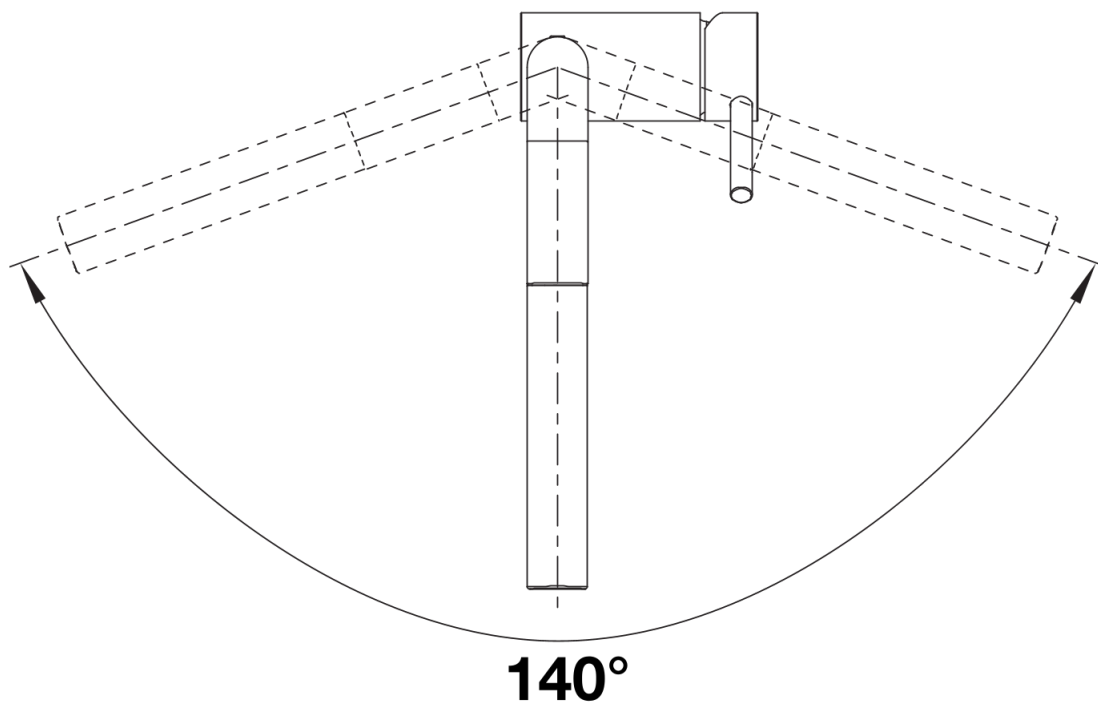

Product information sheet LINUS-S

Item no. 516688

Benefits

- Minimalist design
- Extendable spray head
- High quality metal spray
- High spout for easy filling of pans and vases
- Design and colour of tap and coloured sink are a perfect match

Colours

Available colours:

- black
- anthracite
- rock grey
- volcano grey
- alu metallic
- white
- soft white
- tartufo
- coffee

SILGRANIT-Look anthracite

Scope of supply

- Single-lever mixer tap
- 140° swivel spout for greater reach
- Ø 35 mm tap hole required
- With ceramic disk cartridge
- Metal-sheathed spray hose
- Flexible connector pipes, 450 mm long and $\frac{3}{8}$ " nut for particularly easy installation
- Patented jet regulator for markedly reduced scaling
- Stabilisation plate to increase the stability of the tap when fitted in stainless steel sinks
- With non-return valve and thus guaranteed against reflux in accordance with EN 1717
- LGA approved
- DVGW approved

Details

Swivel range

Side view hand gear 2D

Side view