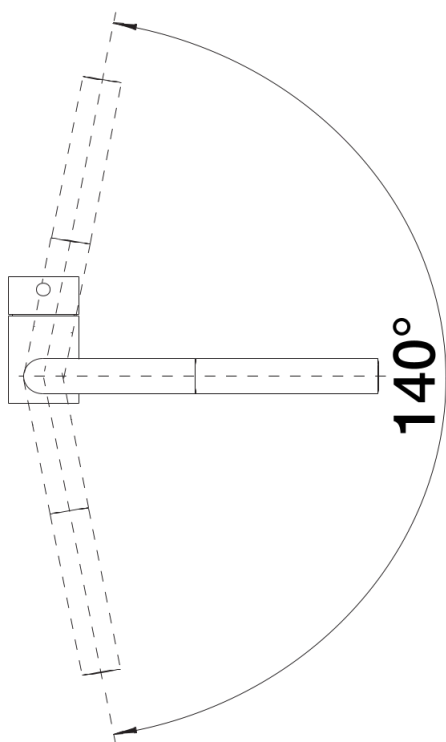

## Scope of supply

---

- Single-lever mixer tap
- 140° swivel spout for greater reach
- Ø 35 mm tap hole required
- With ceramic disk cartridge
- Metal-sheathed spray hose
- Flexible connector pipes, 450 mm long and  $\frac{3}{8}$ " nut for particularly easy installation
- Patented jet regulator for markedly reduced scaling
- Stabilisation plate to increase the stability of the tap when fitted in stainless steel sinks
- With non-return valve and thus guaranteed against reflux in accordance with EN 1717
- LGA approved
- DVGW approved

## Details

---

Swivel range

Side view hand gear 2D

Side view