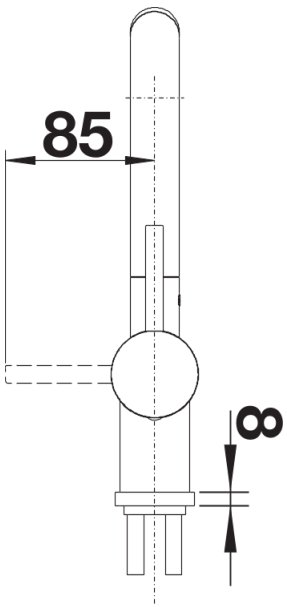

## Scope of supply

---

- Single-lever mixer tap
- 140° swivel spout for greater reach
- Ø 35 mm tap hole required
- With ceramic disk cartridge
- Metal-sheathed spray hose
- Flexible connector pipes, 450 mm long and  $\frac{3}{8}$ " nut for particularly easy installation
- Patented jet regulator for markedly reduced scaling
- Stabilisation plate to increase the stability of the tap when fitted in stainless steel sinks
- With non-return valve and thus guaranteed against reflux in accordance with EN 1717
- LGA approved
- DVGW approved

## Details

---

Swivel range

Side view hand gear 2D

Side view