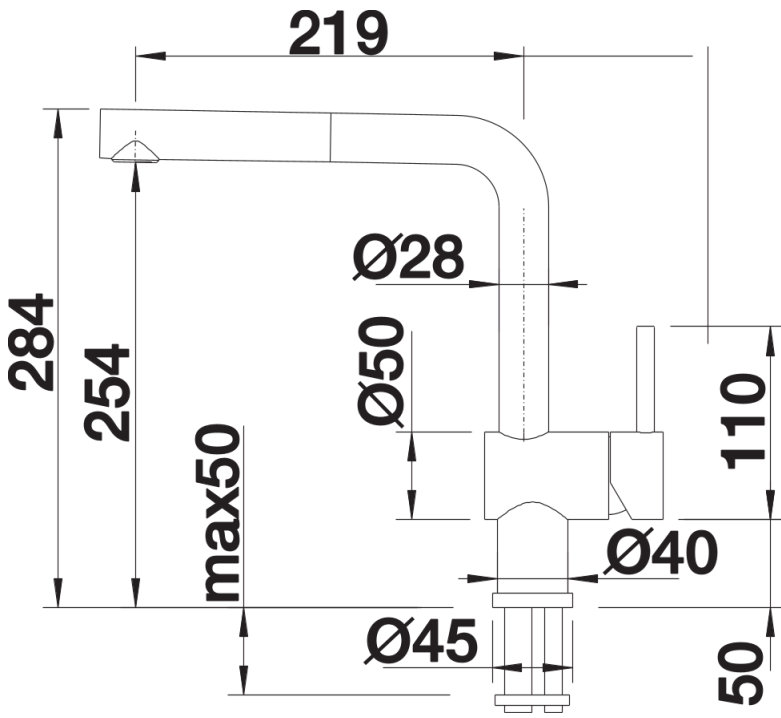

## Product information sheet LINUS-S

Item no. 517621

## Scope of supply

---

- Single-lever mixer tap
- 140° swivel spout for greater reach
- Ø 35 mm tap hole required
- With ceramic disk cartridge
- Metal-sheathed spray hose
- Flexible connector pipes, 450 mm long and  $\frac{3}{8}$ " nut for particularly easy installation
- Patented jet regulator for markedly reduced scaling
- Stabilisation plate to increase the stability of the tap when fitted in stainless steel sinks
- With non-return valve and thus guaranteed against reflux in accordance with EN 1717
- LGA approved
- DVGW approved

## Details

---

Swivel range

Side view hand gear 2D

Side view