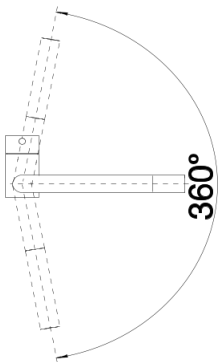

Colours

Available colours:

- black
- anthracite
- rock grey
- volcano grey
- alu metallic
- white
- soft white
- tartufo
- coffee

SILGRANIT-Look black

Scope of supply

- Single-lever mixer tap
- 360° swivel spout for greater reach
- Ø 35 mm tap hole required
- With ceramic disk cartridge
- Flexible 450 mm connector pipes and $\frac{3}{8}$ " nut for particularly easy and secure installation
- Patented jet regulator for markedly reduced furring up
- Stabilisation plate to increase the stability of the tap when fitted in stainless steel sinks
- LGA approved
- DVGW approved

Details

Swivel range

Side view hand gear 2D

Side view