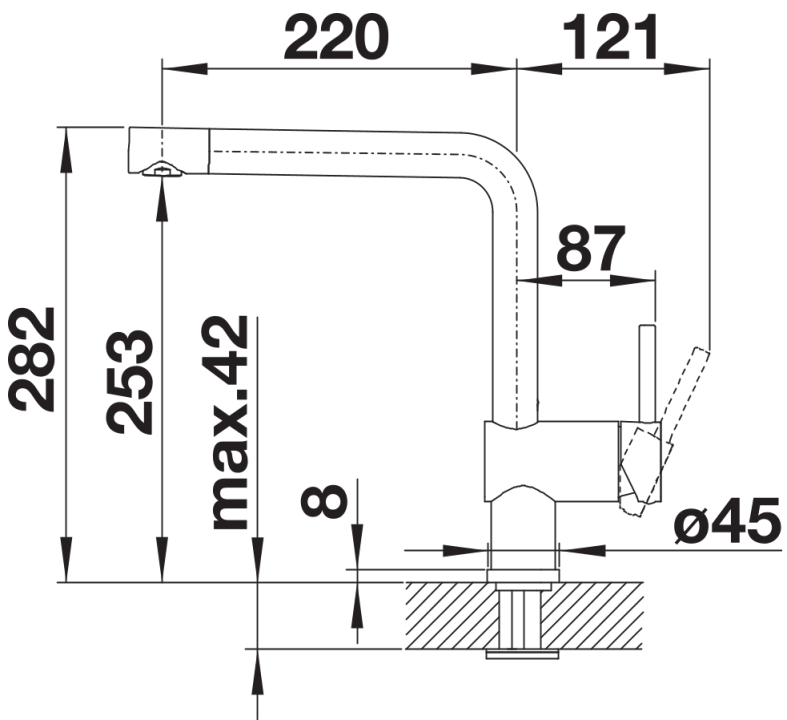

Colours

Available colours:

- black
- anthracite
- rock grey
- volcano grey
- alu metallic
- white
- soft white
- tartufo
- coffee

SILGRANIT-Look black

Scope of supply

- Single-lever mixer tap
- 360° swivel spout for greater reach
- Ø 35 mm tap hole required
- With ceramic disk cartridge
- Flexible 450 mm connector pipes and $\frac{3}{8}$ " nut for particularly easy and secure installation
- Patented jet regulator for markedly reduced furring up
- Stabilisation plate to increase the stability of the tap when fitted in stainless steel sinks
- LGA approved
- DVGW approved

Details

Swivel range

Side view hand gear 2D

Side view