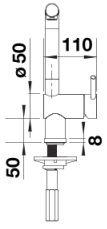

Colours

Available colours:

- black
- anthracite
- rock grey
- volcano grey
- alu metallic
- white
- soft white
- tartufo
- coffee

SILGRANIT-Look black

Scope of supply

- Single-lever mixer tap
- 360° swivel spout for greater reach
- Ø 35 mm tap hole required
- With ceramic disk cartridge
- Flexible 450 mm connector pipes and $\frac{3}{8}$ " nut for particularly easy and secure installation
- Patented jet regulator for markedly reduced furring up
- Stabilisation plate to increase the stability of the tap when fitted in stainless steel sinks
- LGA approved
- DVGW approved

Details

Swivel range

Side view hand gear 2D

Side view