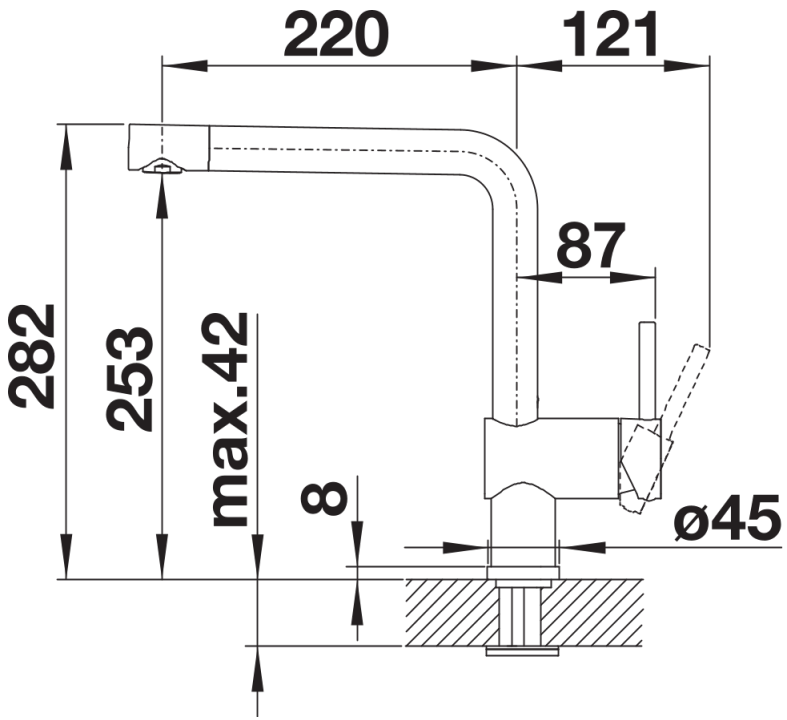

Colours

Available colours:

- black
- anthracite
- rock grey
- volcano grey
- alu metallic
- white
- soft white
- tartufo
- coffee

SILGRANIT-Look tartufo

Scope of supply

- Single-lever mixer tap
- 360° swivel spout for greater reach
- Ø 35 mm tap hole required
- With ceramic disk cartridge
- Flexible 450 mm connector pipes and $\frac{3}{8}$ " nut for particularly easy and secure installation
- Patented jet regulator for markedly reduced furring up
- Stabilisation plate to increase the stability of the tap when fitted in stainless steel sinks
- LGA approved
- DVGW approved

Details

Swivel range

Side view hand gear 2D

Side view