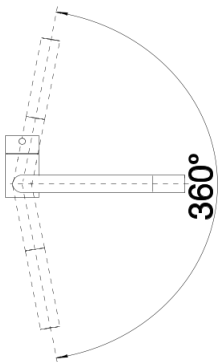

Colours

Available colours:

- black
- anthracite
- rock grey
- volcano grey
- alu metallic
- white
- soft white
- tartufo
- coffee

SILGRANIT-Look tartufo

Scope of supply

- Single-lever mixer tap
- 360° swivel spout for greater reach
- Ø 35 mm tap hole required
- With ceramic disk cartridge
- Flexible 450 mm connector pipes and $\frac{3}{8}$ " nut for particularly easy and secure installation
- Patented jet regulator for markedly reduced furring up
- Stabilisation plate to increase the stability of the tap when fitted in stainless steel sinks
- LGA approved
- DVGW approved

Details

Swivel range

Side view hand gear 2D

Side view