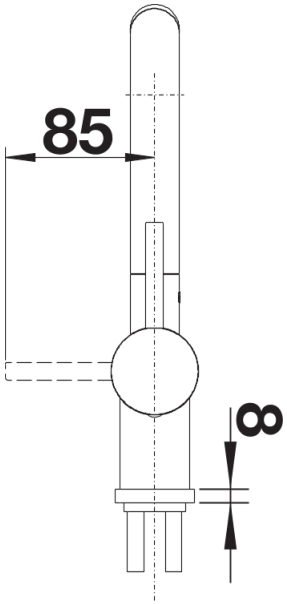

Colours

Available colours:

- black
- anthracite
- rock grey
- volcano grey
- alu metallic
- white
- soft white
- tartufo
- coffee

SILGRANIT-Look tartufo

Scope of supply

- Single-lever mixer tap
- 360° swivel spout for greater reach
- Ø 35 mm tap hole required
- With ceramic disk cartridge
- Flexible 450 mm connector pipes and $\frac{3}{8}$ " nut for particularly easy and secure installation
- Patented jet regulator for markedly reduced furring up
- Stabilisation plate to increase the stability of the tap when fitted in stainless steel sinks
- LGA approved
- DVGW approved

Details

Swivel range

Side view hand gear 2D

Side view