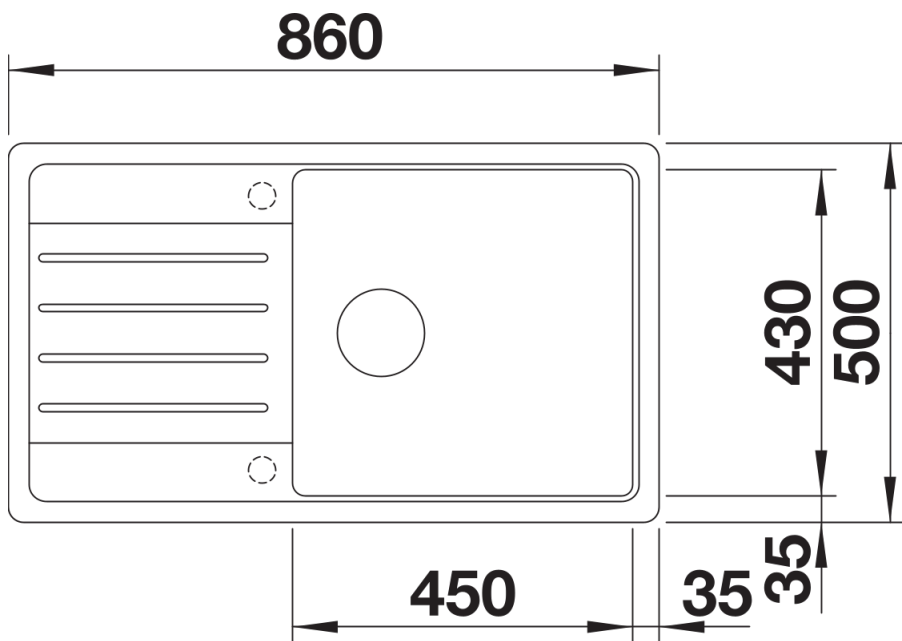

Product information sheet LEGRA XL 6 S

Item no. 526087

Benefits

- Classic lines combined with modern functionality
- Spacious main bowl
- XL bowl provides generous room to do the washing up
- Can be installed reversibly

Colours

Available colours:

- black
- anthracite
- volcano grey
- white
- soft white
- coffee

SILGRANIT black

Scope of supply

- waste kit with space-saving pipe
- 3 1/2" basket strainer

Details

Top view

840

Cut-out

367.5

Front view

Side view