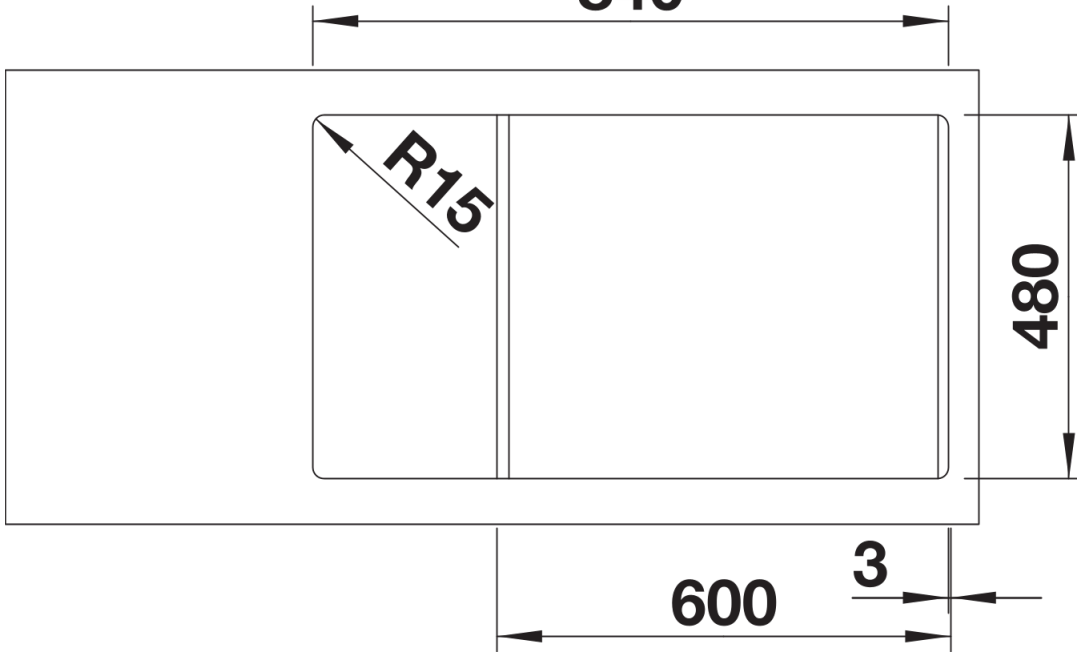

Colours

Available colours:

- black
- anthracite
- volcano grey
- white
- soft white
- coffee

SILGRANIT black

Scope of supply

- waste kit with space-saving pipe
- 3 1/2" basket strainer

Details

Top view

840

Cut-out

367.5

Front view

Side view