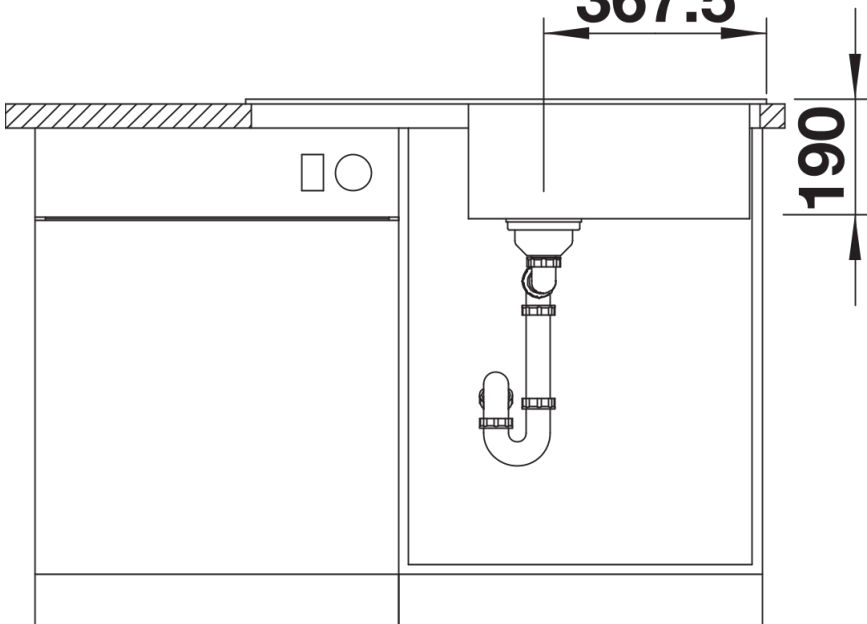

Product information sheet LEGRA XL 6 S

Item no. 526087

Benefits

- Classic lines combined with modern functionality
- Spacious main bowl
- XL bowl provides generous room to do the washing up
- Can be installed reversibly

Colours

Available colours:

- black
- anthracite
- volcano grey
- white
- soft white
- coffee

SILGRANIT black

Scope of supply

- waste kit with space-saving pipe
- 3 1/2" basket strainer

Details

Top view

840

Cut-out

367.5

Front view

Side view