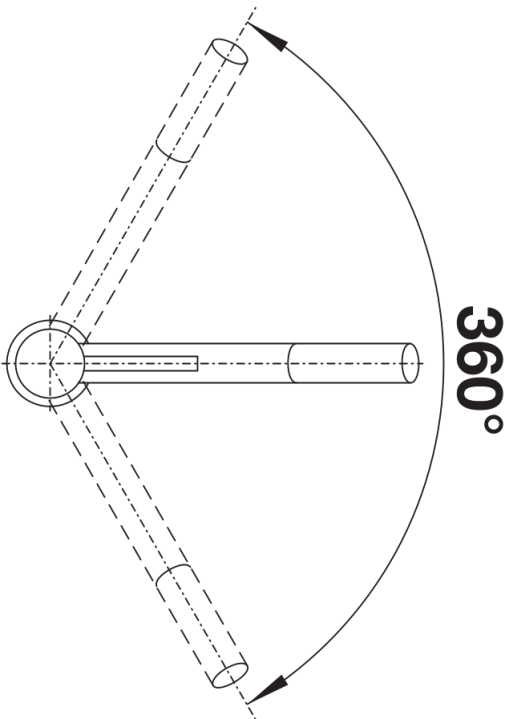

Product information sheet KANO

Item no. 521502

Benefits

- Slim tap in aesthetic design
- Especially suitable for compact sinks
- Spout can be swivelled through 360° for greater cover

Colours

Available colours:

chrome

galvanic chrome

Scope of supply

- 360° swivel spout for greater reach
- Ø 35 mm tap hole required
- With ceramic disk cartridge
- Flexible 350 mm connector pipes and $\frac{3}{8}$ " nut for particularly easy and secure installation
- Patented jet regulator for markedly reduced scaling
- Stabilisation plate to increase the stability of the tap when fitted in stainless steel sinks

Details

Swivel range

Side view