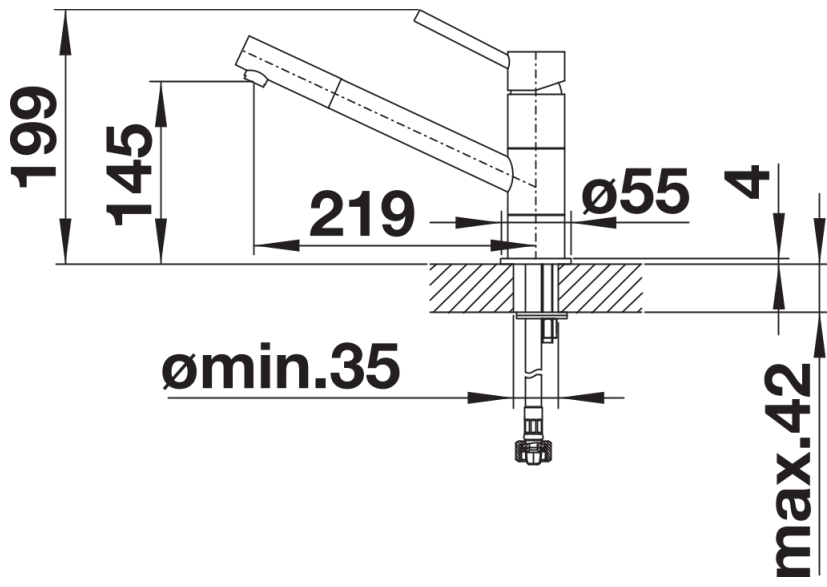

Product information sheet KANO

Item no. 521502

Benefits

- Slim tap in aesthetic design
- Especially suitable for compact sinks
- Spout can be swivelled through 360° for greater cover

Colours

Available colours:

chrome

galvanic chrome

Scope of supply

- 360° swivel spout for greater reach
- Ø 35 mm tap hole required
- With ceramic disk cartridge
- Flexible 350 mm connector pipes and $\frac{3}{8}$ " nut for particularly easy and secure installation
- Patented jet regulator for markedly reduced scaling
- Stabilisation plate to increase the stability of the tap when fitted in stainless steel sinks

Details

Swivel range

Side view