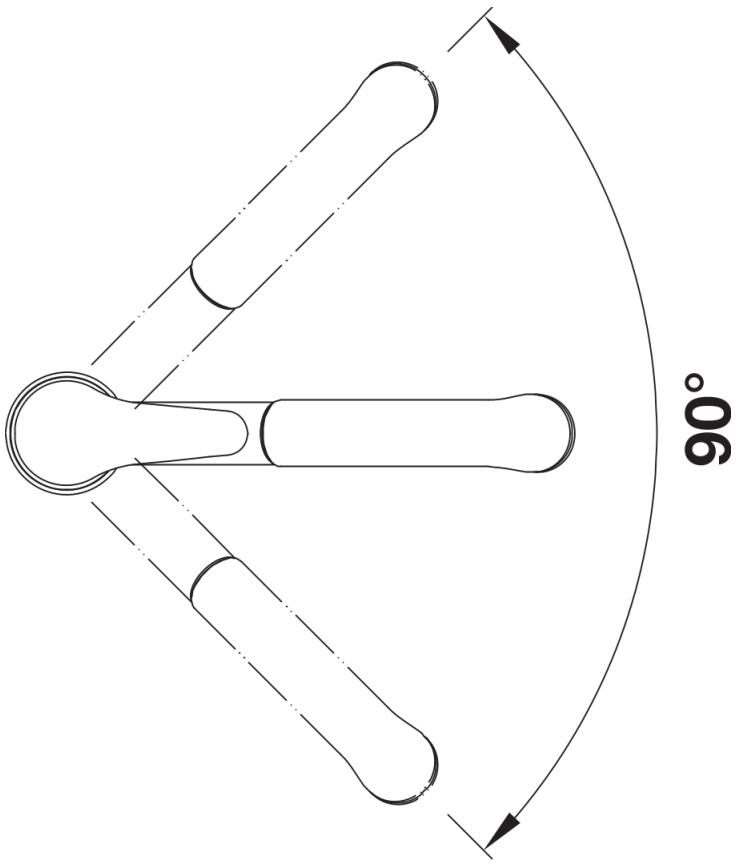

Product information sheet DARAS-S

Item no. 526153

Benefits

- Timeless classic mixer tap
- High, long spout
- Entry-level model
- With extendable spray head
- Suitable for small sinks
- Colour version in perfect coordination with coloured SILGRANIT sinks and bowls

Colours

Available colours:

- black
- anthracite
- volcano grey
- alu metallic
- white
- soft white
- coffee

SILGRANIT-Look black

Planning information

- Please note:
- BLANCO DARAS-S cannot be combined with BLANCO ceramic sinks.
- Reason: We cannot guarantee that the tap hole is 100% leak-proof.

Scope of supply

- Single-lever mixer tap
- Spout can be swivelled by 90°
- Ø 35 mm tap hole required
- With ceramic disk cartridge
- Flexible connector pipes, 500 mm long and 3/8" nut for particularly easy and safe installation
- Nylon-sheathed spray hose
- With non-return valve and thus guaranteed against reflux in accordance with EN 1717
- LGA approved

Details

Swivel range

Side view