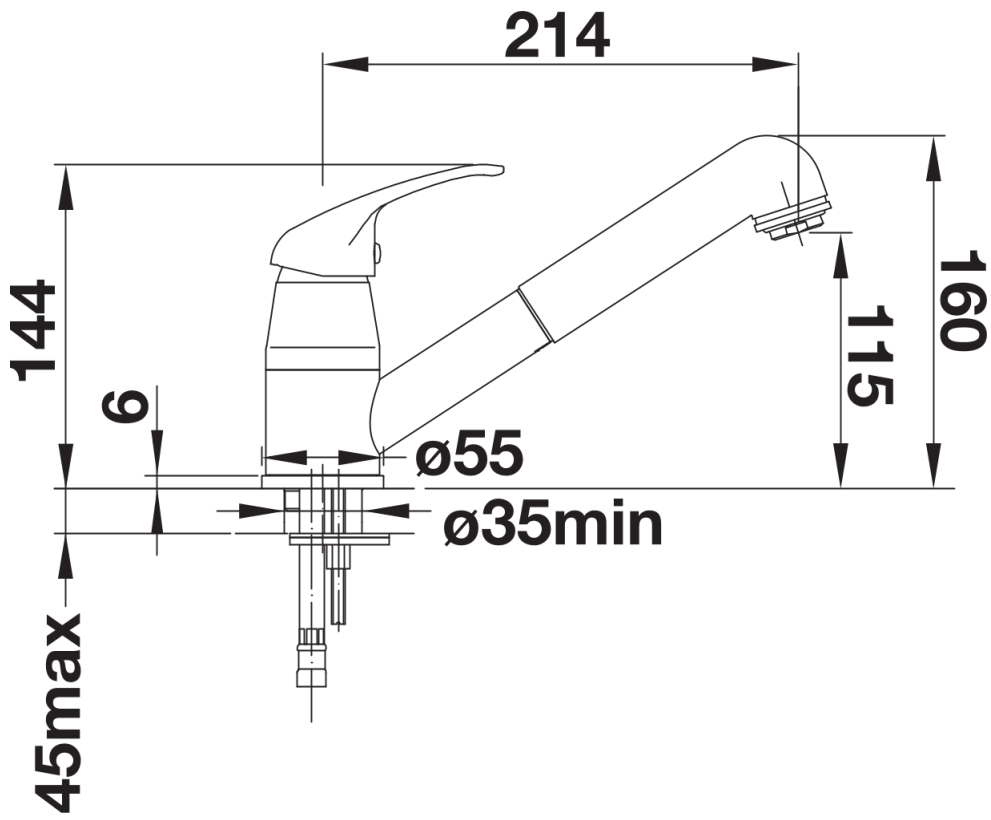

Product information sheet DARAS-S

Item no. 526153

Benefits

- Timeless classic mixer tap
- High, long spout
- Entry-level model
- With extendable spray head
- Suitable for small sinks
- Colour version in perfect coordination with coloured SILGRANIT sinks and bowls

Scope of supply

- Single-lever mixer tap
- Spout can be swivelled by 90°
- Ø 35 mm tap hole required
- With ceramic disk cartridge
- Flexible connector pipes, 500 mm long and 3/8" nut for particularly easy and safe installation
- Nylon-sheathed spray hose
- With non-return valve and thus guaranteed against reflux in accordance with EN 1717
- LGA approved

Details

Swivel range

Side view