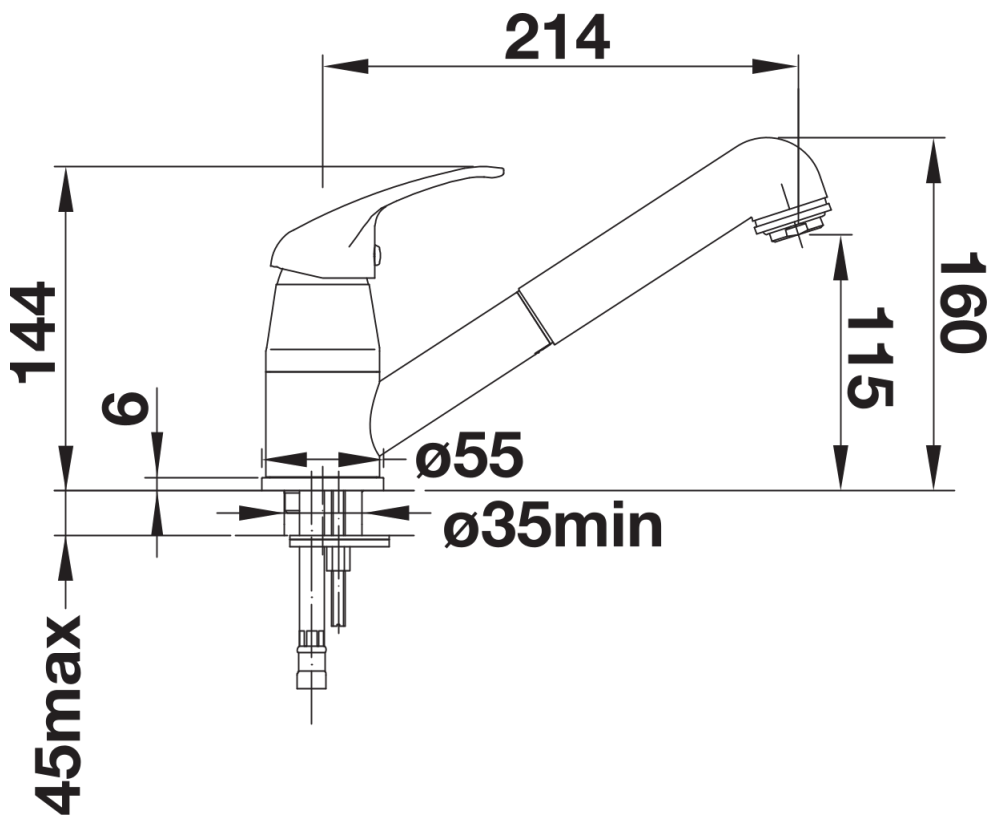

Product information sheet DARAS-S

Item no. 517732

Benefits

- Timeless classic mixer tap
- High, long spout
- Entry-level model
- With extendable spray head
- Suitable for small sinks
- Colour version in perfect coordination with coloured SILGRANIT sinks and bowls

Scope of supply

- Single-lever mixer tap
- Spout can be swivelled by 90°
- Ø 35 mm tap hole required
- With ceramic disk cartridge
- Flexible connector pipes, 500 mm long and 3/8" nut for particularly easy and safe installation
- Nylon-sheathed spray hose
- With non-return valve and thus guaranteed against reflux in accordance with EN 1717
- LGA approved

Details

Swivel range

Side view