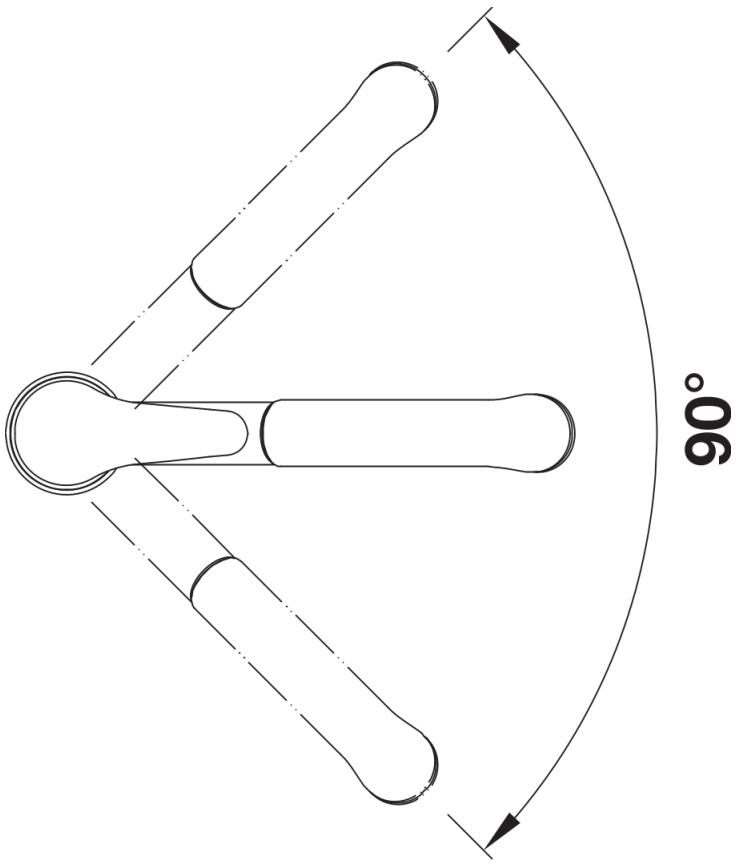

Product information sheet DARAS-S

Item no. 517732

Benefits

- Timeless classic mixer tap
- High, long spout
- Entry-level model
- With extendable spray head
- Suitable for small sinks
- Colour version in perfect coordination with coloured SILGRANIT sinks and bowls

Colours

Available colours:

- black
- anthracite
- volcano grey
- alu metallic
- white
- soft white
- coffee

SILGRANIT-Look anthracite

Planning information

- Please note:
- BLANCO DARAS-S cannot be combined with BLANCO ceramic sinks.
- Reason: We cannot guarantee that the tap hole is 100% leak-proof.

Scope of supply

- Single-lever mixer tap
- Spout can be swivelled by 90°
- Ø 35 mm tap hole required
- With ceramic disk cartridge
- Flexible connector pipes, 500 mm long and 3/8" nut for particularly easy and safe installation
- Nylon-sheathed spray hose
- With non-return valve and thus guaranteed against reflux in accordance with EN 1717
- LGA approved

Details

Swivel range

Side view