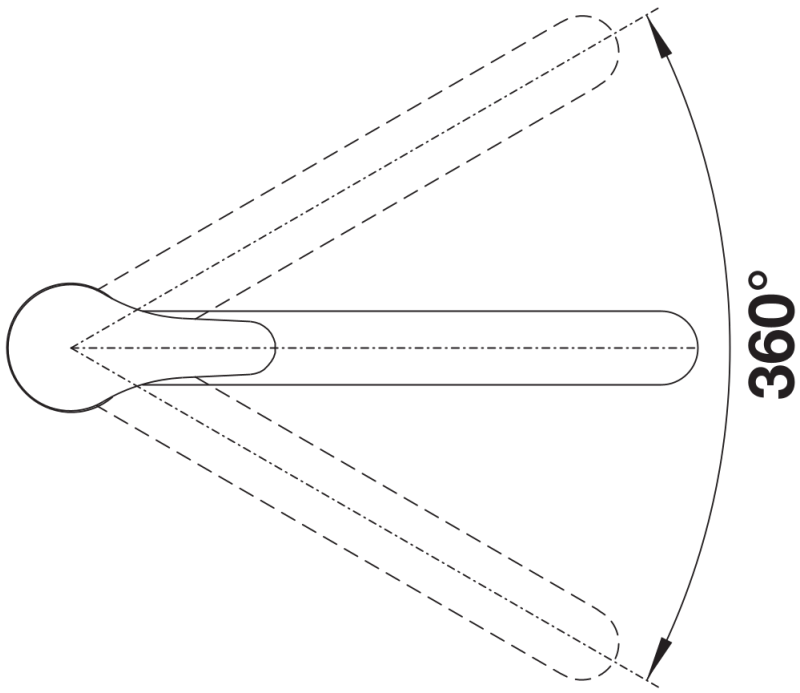

Product information sheet DARAS-F

Item no. 521751

Benefits

- Can be installed in front of a window
- Simple to operate: lift straight up and lay on one side
- Entry-level model
- Suitable for small sinks
- 360° swivel spout for greater reach
- Minimum clearance between sink and window sash 3 cm

Colours

Available colours:
chrome

galvanic chrome

Planning information

- *Minimum clearance between sink and window sash 3 cm.

Scope of supply

- 360° swivel spout for greater reach
- Ø 35 mm tap hole required
- With ceramic disk cartridge
- Flexible connector pipes, 950 mm long and $\frac{3}{8}$ " nut for particularly easy installation

Details

Swivel range

Side view