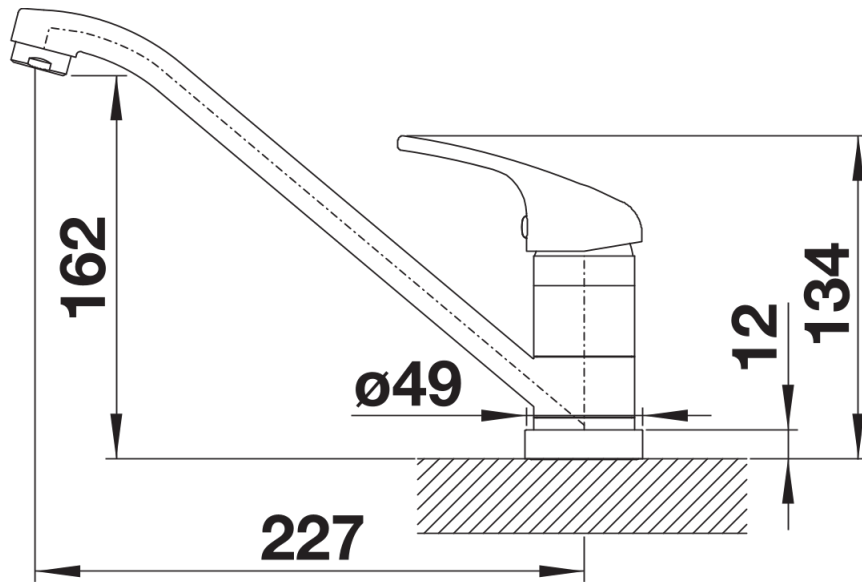

Product information sheet DARAS-F

Item no. 521751

Benefits

- Can be installed in front of a window
- Simple to operate: lift straight up and lay on one side
- Entry-level model
- Suitable for small sinks
- 360° swivel spout for greater reach
- Minimum clearance between sink and window sash 3 cm

Colours

Available colours:
chrome

galvanic chrome

Planning information

- *Minimum clearance between sink and window sash 3 cm.

Scope of supply

- 360° swivel spout for greater reach
- Ø 35 mm tap hole required
- With ceramic disk cartridge
- Flexible connector pipes, 950 mm long and $\frac{3}{8}$ " nut for particularly easy installation

Details

Swivel range

Side view