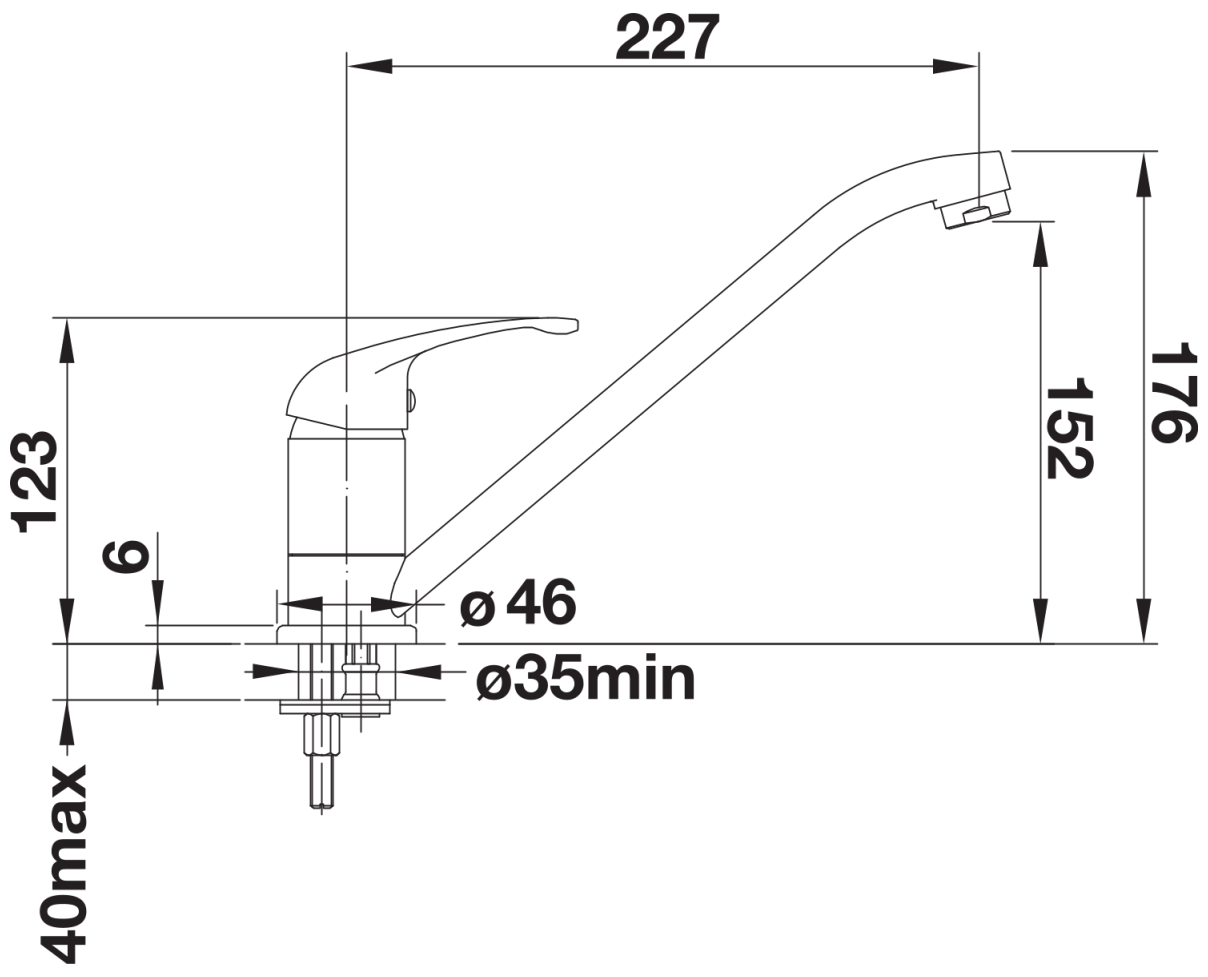

Product information sheet DARAS

Item no. 526152

Benefits

- Timeless classic mixer tap
- High, long spout
- Entry-level model
- Suitable for small sinks
- 360° swivel spout for greater reach
- Colour version in perfect coordination with coloured SILGRANIT sinks and bowls

Scope of supply

- Single-lever mixer tap
- 360° swivel spout for greater reach
- Ø 35 mm tap hole required
- With ceramic disk cartridge
- Flexible connector pipes, 500 mm long and $\frac{3}{8}$ " nut for particularly easy installation
- LGA approved

Details

Swivel range

Side view