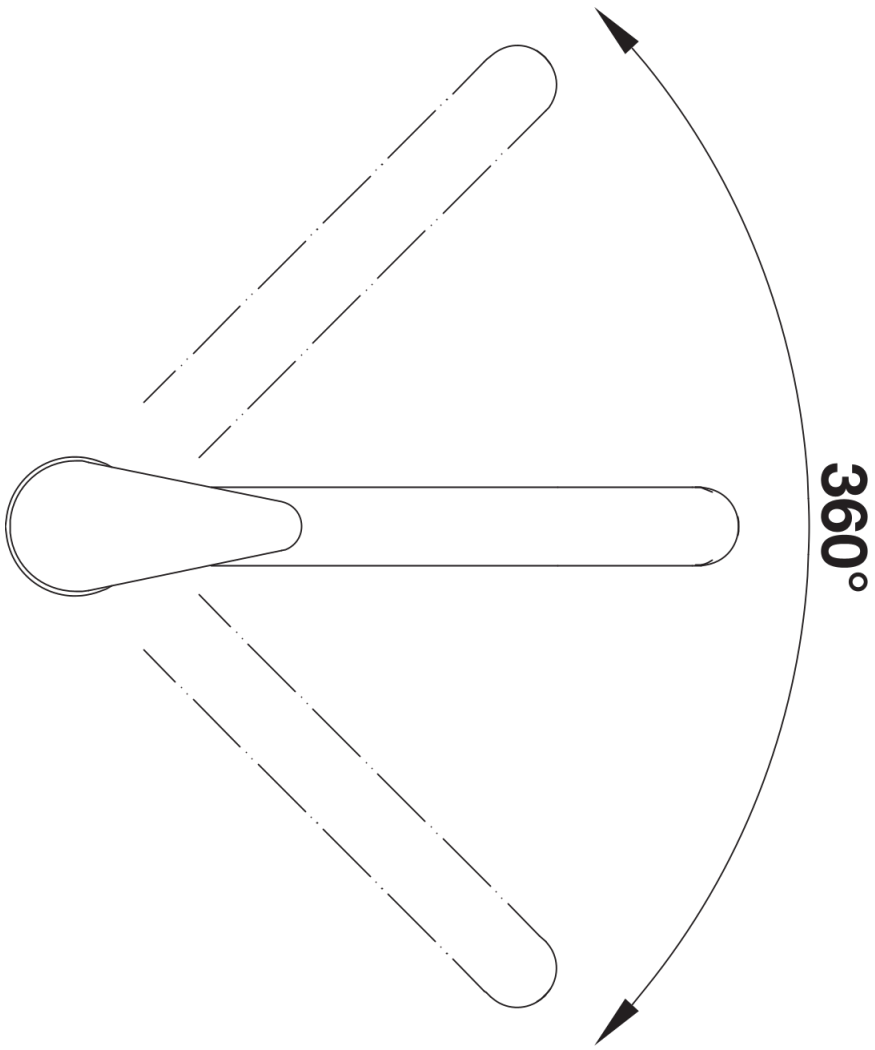

Product information sheet DARAS

Item no. 526152

Benefits

- Timeless classic mixer tap
- High, long spout
- Entry-level model
- Suitable for small sinks
- 360° swivel spout for greater reach
- Colour version in perfect coordination with coloured SILGRANIT sinks and bowls

Colours

Available colours:

- black
- anthracite
- volcano grey
- alu metallic
- white
- soft white
- coffee

SILGRANIT-Look black

Planning information

- Please note:
- BLANCO DARAS cannot be combined with BLANCO ceramic sinks.
- Reason: We cannot guarantee that the tap hole is 100% leak-proof.

Scope of supply

- Single-lever mixer tap
- 360° swivel spout for greater reach
- Ø 35 mm tap hole required
- With ceramic disk cartridge
- Flexible connector pipes, 500 mm long and $\frac{3}{8}$ " nut for particularly easy installation
- LGA approved

Details

Swivel range

Side view