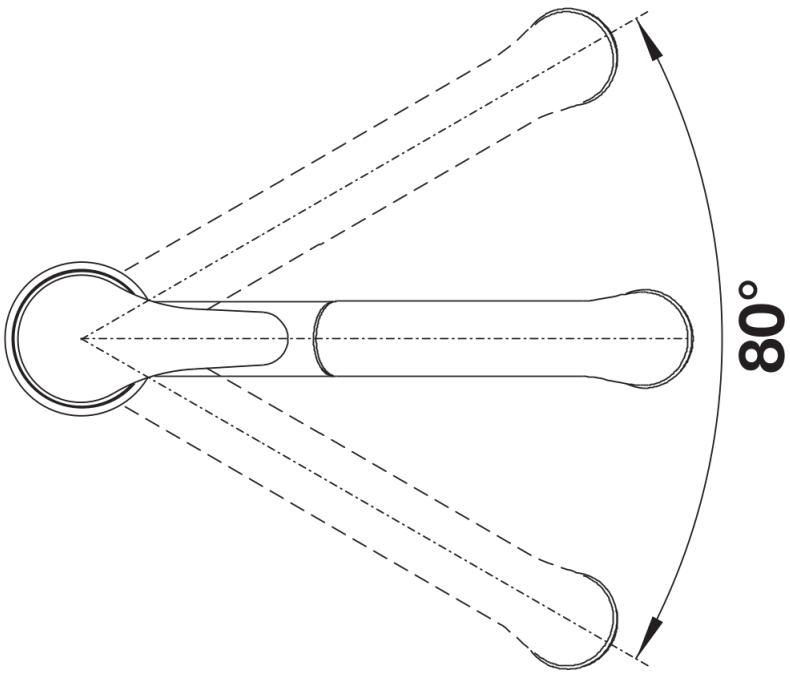

### Benefits

---

- Can be installed in front of a window
- Simple to operate: lift straight up and lay on one side
- With extendable spray head
- Entry-level model
- Suitable for small sinks
- 80° swivel spout for greater reach
- Minimum clearance between sink and window sash 4 cm

## Planning information

---

- \*Minimum clearance between sink and window sash 4 cm.

## Scope of supply

---

- Spout can be swivelled by 80°
- Ø 35 mm tap hole required
- With ceramic disk cartridge
- Flexible connector pipes, 450 mm long and  $\frac{3}{8}$ " nut for particularly easy installation
- Nylon-sheathed spray hose
- With non-return valve and thus guaranteed against reflux in accordance with EN 1717

## Details

---

Swivel range

Side view