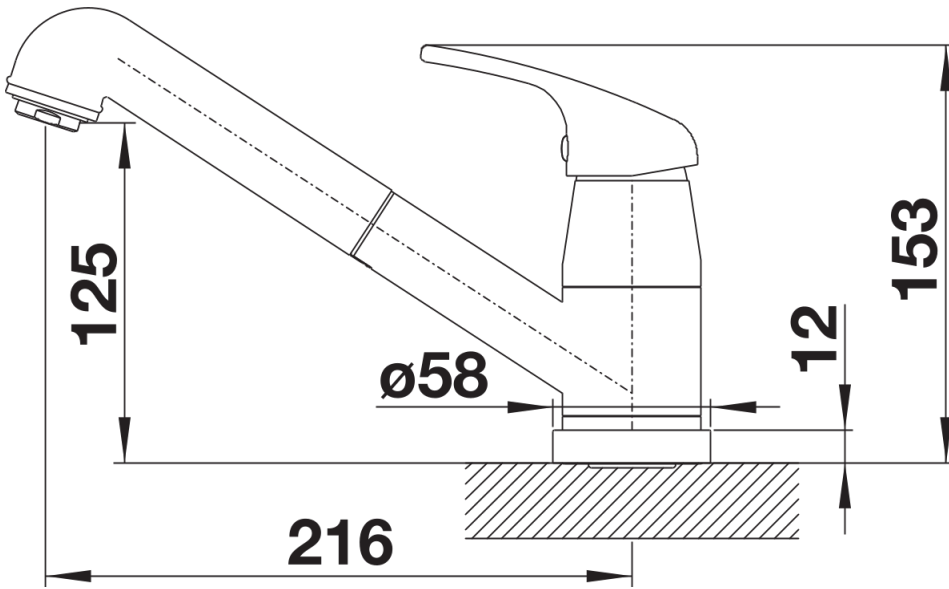

## Planning information

---

- \*Minimum clearance between sink and window sash 4 cm.

## Scope of supply

---

- Spout can be swivelled by 80°
- Ø 35 mm tap hole required
- With ceramic disk cartridge
- Flexible connector pipes, 450 mm long and  $\frac{3}{8}$ " nut for particularly easy installation
- Nylon-sheathed spray hose
- With non-return valve and thus guaranteed against reflux in accordance with EN 1717

## Details

---

Swivel range

Side view