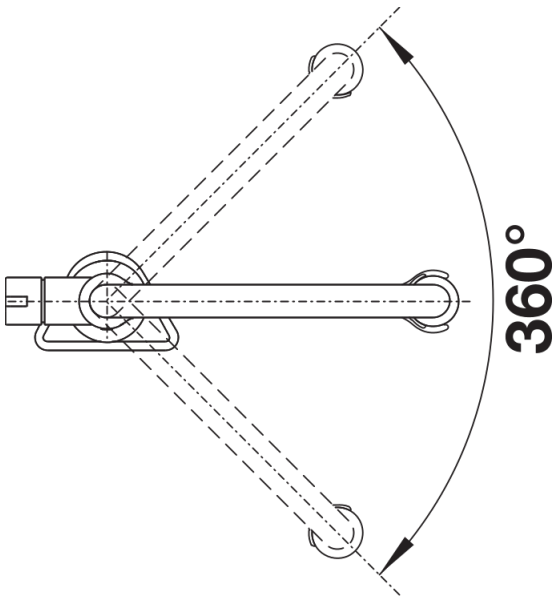

Product information sheet BLANCO CULINA-S Mini

Item no. 519844

Benefits

- Exciting design with special visual focus
- Delicate stainless steel spring enables freedom of movement down to the bowl area
- Comfortable docking of the hose with a precise magnetic holder
- Ideal in combination with wall units
- User-friendly single-jet mousseur spray

Colours

Available colours:

chrome

stainless steel finish

galvanic stainless steel finish

Planning information

- The kitchen mixer tap has a magnetic fixture.

Scope of supply

- 360° swivel spout for greater reach
- Ø 35 mm tap hole required
- With ceramic disk cartridge
- Metal sheathed spray-hose
- Flexible connection pipes with a length of 450 mm and $\frac{3}{8}$ " nut for particularly easy and secure installation
- Stabilisation plate to increase the stability of the tap when fitted in stainless steel sinks
- With non-return valve and thus guaranteed against reflux in accordance with EN 1717
- LGA approved
- DVGW approved

Details

Swivel range

Side view hand gear 2D

Side view