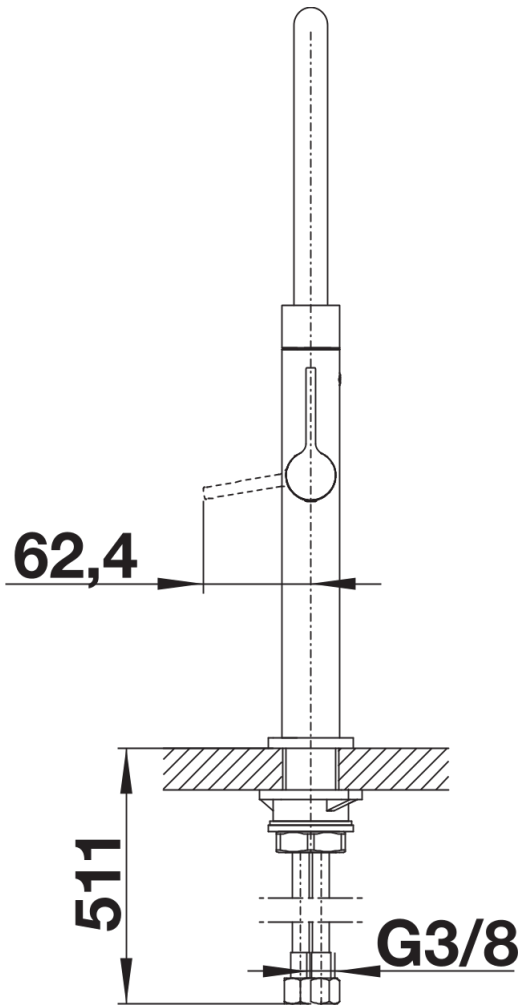

Product information sheet BLANCO CULINA-S Mini

Item no. 519844

Benefits

- Exciting design with special visual focus
- Delicate stainless steel spring enables freedom of movement down to the bowl area
- Comfortable docking of the hose with a precise magnetic holder
- Ideal in combination with wall units
- User-friendly single-jet mousseur spray

Colours

Available colours:

chrome

stainless steel finish

galvanic stainless steel finish

Planning information

- The kitchen mixer tap has a magnetic fixture.

Scope of supply

- 360° swivel spout for greater reach
- Ø 35 mm tap hole required
- With ceramic disk cartridge
- Metal sheathed spray-hose
- Flexible connection pipes with a length of 450 mm and $\frac{3}{8}$ " nut for particularly easy and secure installation
- Stabilisation plate to increase the stability of the tap when fitted in stainless steel sinks
- With non-return valve and thus guaranteed against reflux in accordance with EN 1717
- LGA approved
- DVGW approved

Details

Swivel range

Side view hand gear 2D

Side view