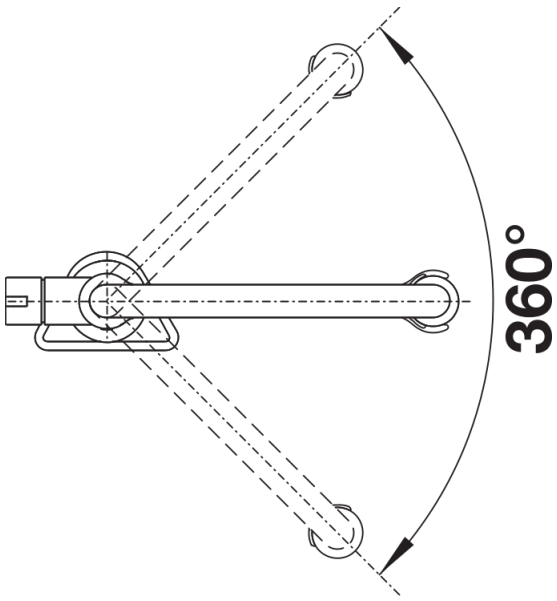

Product information sheet BLANCO CULINA-S Mini

Item no. 519843

Benefits

- Exciting design with special visual focus
- Delicate stainless steel spring enables freedom of movement down to the bowl area
- Comfortable docking of the hose with a precise magnetic holder
- Ideal in combination with wall units
- User-friendly single-jet mousseur spray

Colours

Available colours:

chrome

stainless steel finish

galvanic chrome

Planning information

- The kitchen mixer tap has a magnetic fixture.

Scope of supply

- 360° swivel spout for greater reach
- Ø 35 mm tap hole required
- With ceramic disk cartridge
- Metal sheathed spray-hose
- Flexible connection pipes with a length of 450 mm and $\frac{3}{8}$ " nut for particularly easy and secure installation
- Stabilisation plate to increase the stability of the tap when fitted in stainless steel sinks
- With non-return valve and thus guaranteed against reflux in accordance with EN 1717
- LGA approved
- DVGW approved

Details

Swivel range

Side view hand gear 2D

Side view