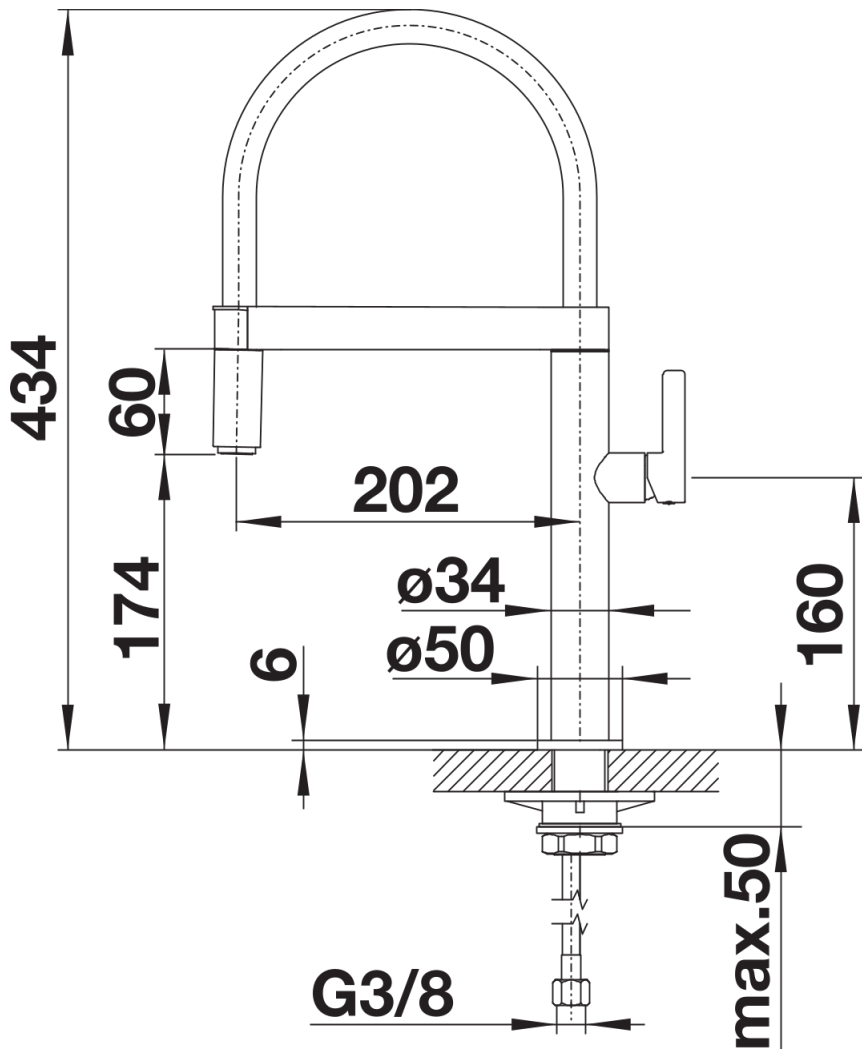

- 360° swivel spout for greater reach
- Ø 35 mm tap hole required
- With ceramic disk cartridge
- Metal sheathed spray-hose
- Flexible connection pipes with a length of 450 mm and $\frac{3}{8}$ " nut for particularly easy and secure installation
- Stabilisation plate to increase the stability of the tap when fitted in stainless steel sinks
- With non-return valve and thus guaranteed against reflux in accordance with EN 1717
- LGA approved
- DVGW approved

Details

Swivel range

Side view hand gear 2D

Side view