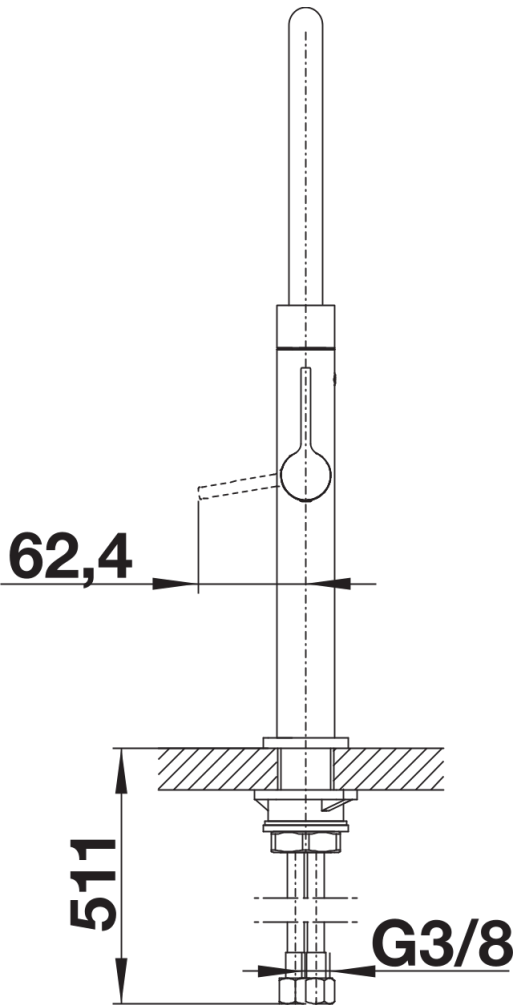

Product information sheet BLANCO CULINA-S Mini

Item no. 519843

Benefits

- Exciting design with special visual focus
- Delicate stainless steel spring enables freedom of movement down to the bowl area
- Comfortable docking of the hose with a precise magnetic holder
- Ideal in combination with wall units
- User-friendly single-jet mousseur spray

Colours

Available colours:

chrome

stainless steel finish

galvanic chrome

Planning information

- The kitchen mixer tap has a magnetic fixture.

Scope of supply

- 360° swivel spout for greater reach
- Ø 35 mm tap hole required
- With ceramic disk cartridge
- Metal sheathed spray-hose
- Flexible connection pipes with a length of 450 mm and $\frac{3}{8}$ " nut for particularly easy and secure installation
- Stabilisation plate to increase the stability of the tap when fitted in stainless steel sinks
- With non-return valve and thus guaranteed against reflux in accordance with EN 1717
- LGA approved
- DVGW approved

Details

Swivel range

Side view hand gear 2D

Side view