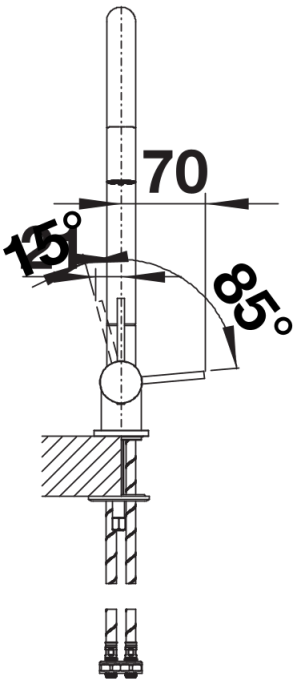

### Benefits

---

- Modern mixer tap for in front of the window
- User-friendly fold-down mechanism so the mixer tap folds down to one side
- Buffered fold-down process and secure fit
- Optimum installed height allows the spout to fit right inside the bowl
- Control lever on side, choice of left or right side
- High spout for easy filling of pans and vases
- Minimum clearance between sink and window sash 6.5 cm

## Planning information

---

- \*Minimum clearance between sink and window sash 6.5 cm.

## Scope of supply

---

- 360° swivel spout for greater reach
- Ø 35mm tap hole required
- With ceramic disk cartridge
- Flexible connection pipes with a length of 450 mm and  $\frac{3}{8}$ " nut for particularly easy and secure installation
- Patented jet regulator for markedly reduced scaling
- Stabilising plate to increase the stability of the tap when fitted in stainless steel sinks
- LGA approved
- DVGW approved

## Details

---

Swivel range

Side view hand gear 2D

Side view