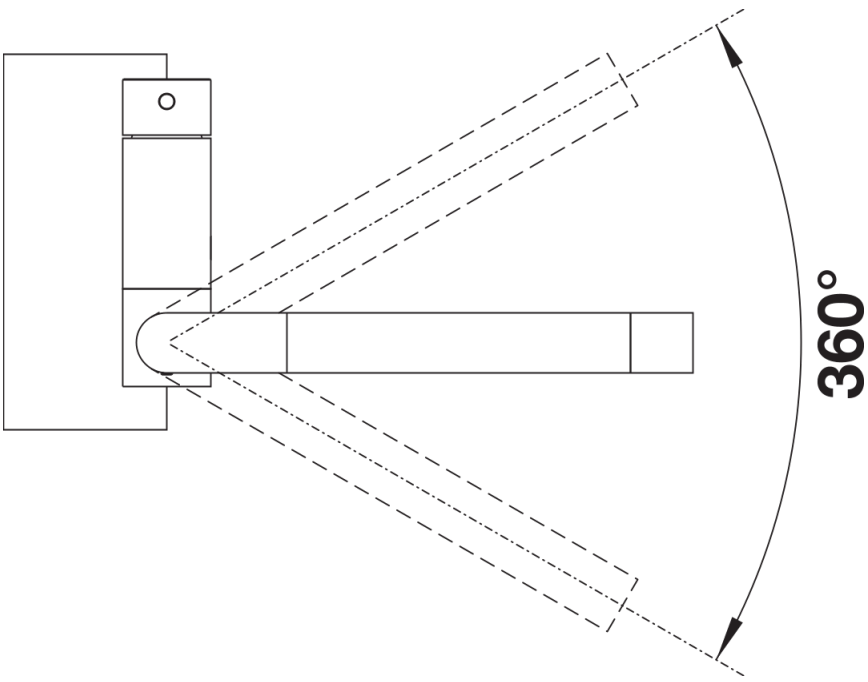

### Benefits

---

- Modern mixer tap for in front of the window
- User-friendly fold-down mechanism so the mixer tap folds down to one side
- Buffered fold-down process and secure fit
- Optimum installed height allows the spout to fit right inside the bowl
- Control lever on side, choice of left or right side
- High spout for easy filling of pans and vases
- Minimum clearance between sink and window sash 6.5 cm

## Planning information

---

- \*Minimum clearance between sink and window sash 6.5 cm.

## Scope of supply

---

- 360° swivel spout for greater reach
- Ø 35mm tap hole required
- With ceramic disk cartridge
- Flexible connection pipes with a length of 450 mm and  $\frac{3}{8}$ " nut for particularly easy and secure installation
- Patented jet regulator for markedly reduced scaling
- Stabilising plate to increase the stability of the tap when fitted in stainless steel sinks
- LGA approved
- DVGW approved

## Details

---

Swivel range

Side view hand gear 2D

Side view