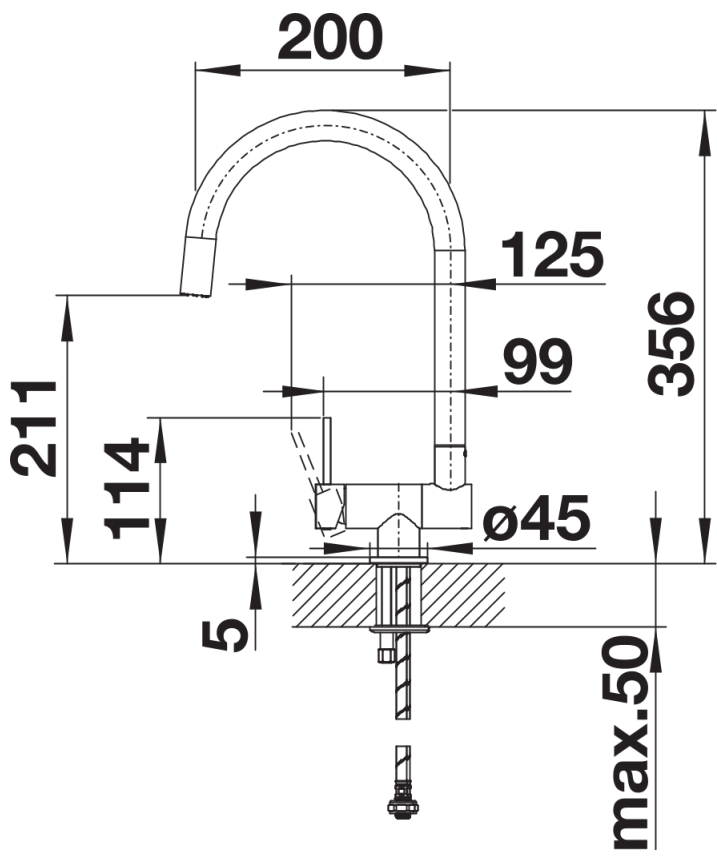

## Product information sheet CORESSA-F Lever right

Item no. 521543

## Planning information

---

- \*Minimum clearance between sink and window sash 6.5 cm.

## Scope of supply

---

- 360° swivel spout for greater reach
- Ø 35mm tap hole required
- With ceramic disk cartridge
- Flexible connection pipes with a length of 450 mm and  $\frac{3}{8}$ " nut for particularly easy and secure installation
- Patented jet regulator for markedly reduced scaling
- Stabilising plate to increase the stability of the tap when fitted in stainless steel sinks
- LGA approved
- DVGW approved

## Details

---

Swivel range

Side view hand gear 2D

Side view