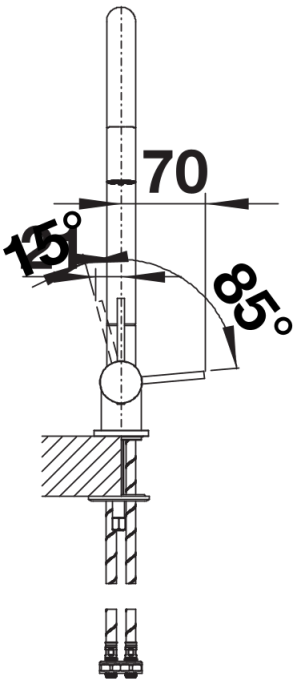

Product information sheet CORESSA-F Lever left

Item no. 521544

Benefits

- Modern mixer tap for in front of the window
- User-friendly fold-down mechanism so the mixer tap folds down to one side
- Buffered fold-down process and secure fit
- Optimum installed height allows the spout to fit right inside the bowl
- Control lever on side, choice of left or right side
- High spout for easy filling of pans and vases
- Minimum clearance between sink and window sash 6.5 cm

Colours

Available colours:

chrome

galvanic chrome

Planning information

- *Minimum clearance between sink and window sash 6.5 cm.

Scope of supply

- 360° swivel spout for greater reach
- Ø 35mm tap hole required
- With ceramic disk cartridge
- Flexible connection pipes with a length of 450 mm and $\frac{3}{8}$ " nut for particularly easy and secure installation
- Patented jet regulator for markedly reduced scaling
- Stabilising plate to increase the stability of the tap when fitted in stainless steel sinks
- LGA approved
- DVGW approved

Details

Swivel range

Side view hand gear 2D

Side view