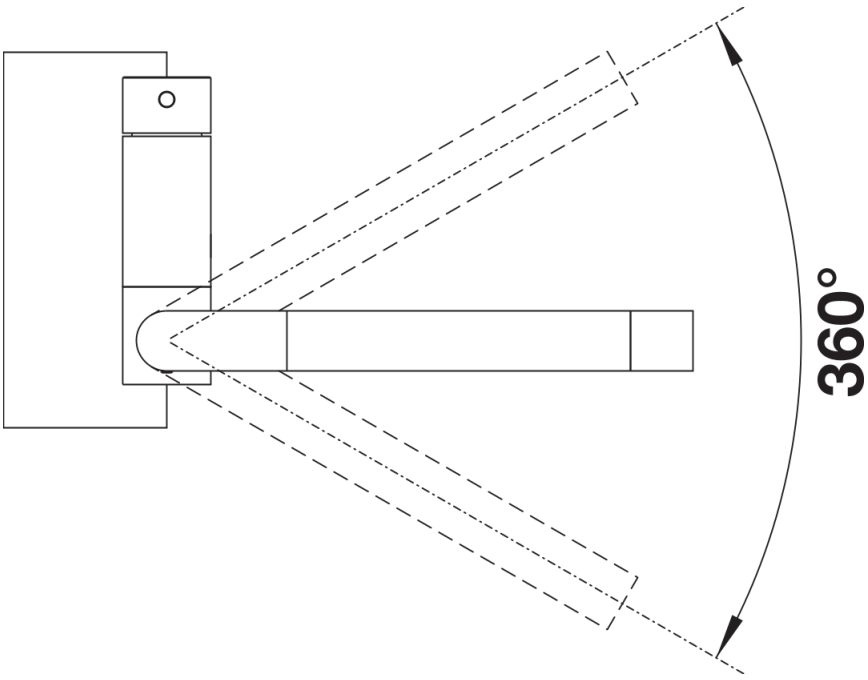

Product information sheet CORESSA-F Lever left

Item no. 521544

Benefits

- Modern mixer tap for in front of the window
- User-friendly fold-down mechanism so the mixer tap folds down to one side
- Buffered fold-down process and secure fit
- Optimum installed height allows the spout to fit right inside the bowl
- Control lever on side, choice of left or right side
- High spout for easy filling of pans and vases
- Minimum clearance between sink and window sash 6.5 cm

Colours

Available colours:

chrome

galvanic chrome

Planning information

- *Minimum clearance between sink and window sash 6.5 cm.

Scope of supply

- 360° swivel spout for greater reach
- Ø 35mm tap hole required
- With ceramic disk cartridge
- Flexible connection pipes with a length of 450 mm and $\frac{3}{8}$ " nut for particularly easy and secure installation
- Patented jet regulator for markedly reduced scaling
- Stabilising plate to increase the stability of the tap when fitted in stainless steel sinks
- LGA approved
- DVGW approved

Details

Swivel range

Side view hand gear 2D

Side view