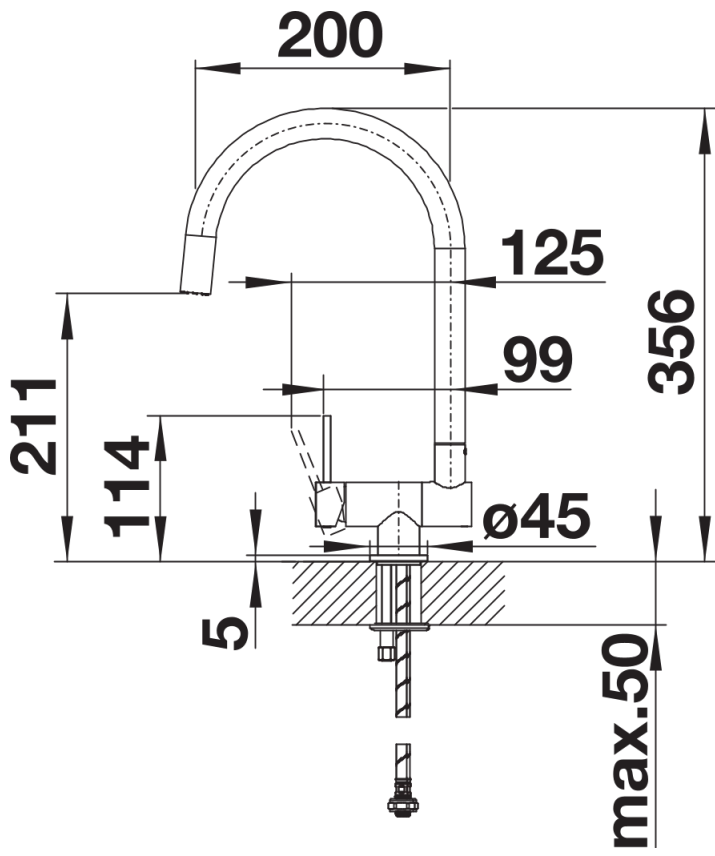

Product information sheet CORESSA-F Lever left

Item no. 521544

Benefits

- Modern mixer tap for in front of the window
- User-friendly fold-down mechanism so the mixer tap folds down to one side
- Buffered fold-down process and secure fit
- Optimum installed height allows the spout to fit right inside the bowl
- Control lever on side, choice of left or right side
- High spout for easy filling of pans and vases
- Minimum clearance between sink and window sash 6.5 cm

Colours

Available colours:

chrome

galvanic chrome

Planning information

- *Minimum clearance between sink and window sash 6.5 cm.

Scope of supply

- 360° swivel spout for greater reach
- Ø 35mm tap hole required
- With ceramic disk cartridge
- Flexible connection pipes with a length of 450 mm and $\frac{3}{8}$ " nut for particularly easy and secure installation
- Patented jet regulator for markedly reduced scaling
- Stabilising plate to increase the stability of the tap when fitted in stainless steel sinks
- LGA approved
- DVGW approved

Details

Swivel range

Side view hand gear 2D

Side view