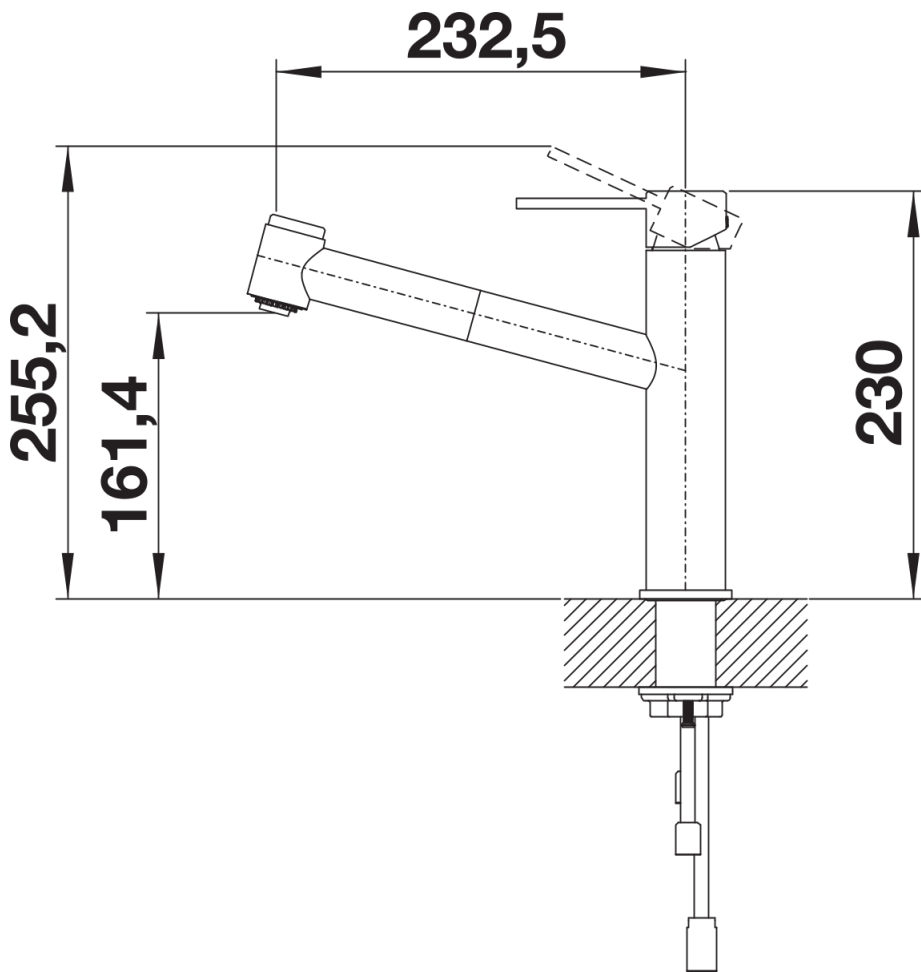

Colours

Available colours:
stainless steel

solid stainless steel

Scope of supply

- Spout can be swivelled by 130°
- Ø 35 mm tap hole required
- With ceramic disk cartridge
- Nylon-sheathed spray hose
- Flexible connector pipes, 450 mm long and $\frac{3}{8}$ " nut for particularly easy and safe installation
- Patented jet regulator for markedly reduced scaling
- Stabilisation plate to increase the stability of the tap when fitted in stainless steel sinks
- With non-return valve and thus guaranteed against reflux in accordance with EN 1717
- LGA approved
- DVGW approved

Details

Swivel range

Side view hand gear 2D

Side view