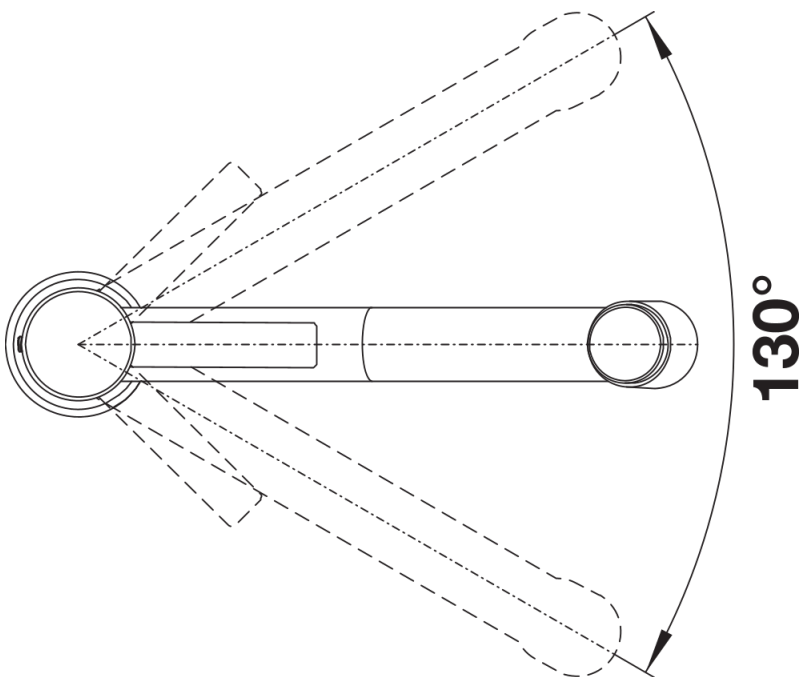

Product information sheet AMBIS-S

Item no. 523119

Benefits

- High-quality design in solid stainless steel, brushed finish
- Clear mixer tap design for modern kitchens
- Plenty of freedom of movement and easy to operate thanks to the high spout
- Pull-out handspray with change-over function from pearl to spray effect at the touch of a button

Colours

Available colours:
stainless steel

solid stainless steel

Scope of supply

- Spout can be swivelled by 130°
- Ø 35 mm tap hole required
- With ceramic disk cartridge
- Nylon-sheathed spray hose
- Flexible connector pipes, 450 mm long and $\frac{3}{8}$ " nut for particularly easy and safe installation
- Patented jet regulator for markedly reduced scaling
- Stabilisation plate to increase the stability of the tap when fitted in stainless steel sinks
- With non-return valve and thus guaranteed against reflux in accordance with EN 1717
- LGA approved
- DVGW approved

Details

Swivel range

Side view hand gear 2D

Side view