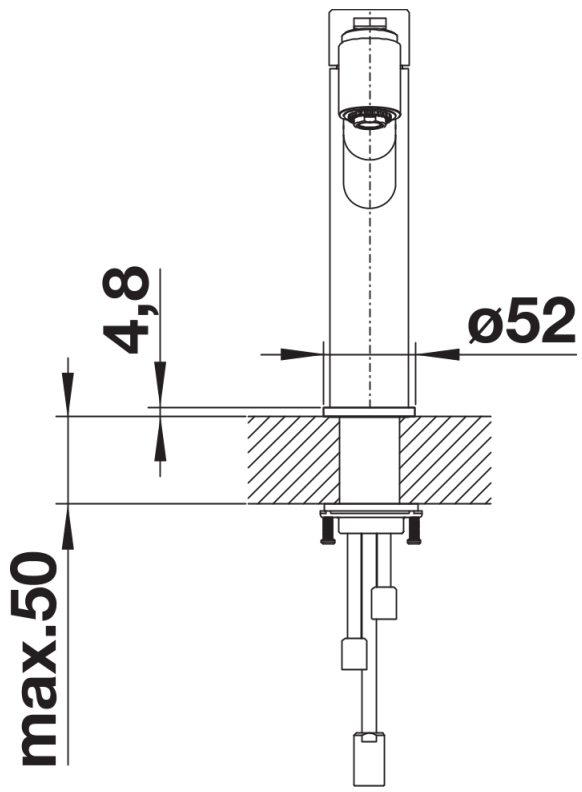

Colours

Available colours:
stainless steel

solid stainless steel

Scope of supply

- Spout can be swivelled by 130°
- Ø 35 mm tap hole required
- With ceramic disk cartridge
- Nylon-sheathed spray hose
- Flexible connector pipes, 450 mm long and $\frac{3}{8}$ " nut for particularly easy and safe installation
- Patented jet regulator for markedly reduced scaling
- Stabilisation plate to increase the stability of the tap when fitted in stainless steel sinks
- With non-return valve and thus guaranteed against reflux in accordance with EN 1717
- LGA approved
- DVGW approved

Details

Swivel range

Side view hand gear 2D

Side view