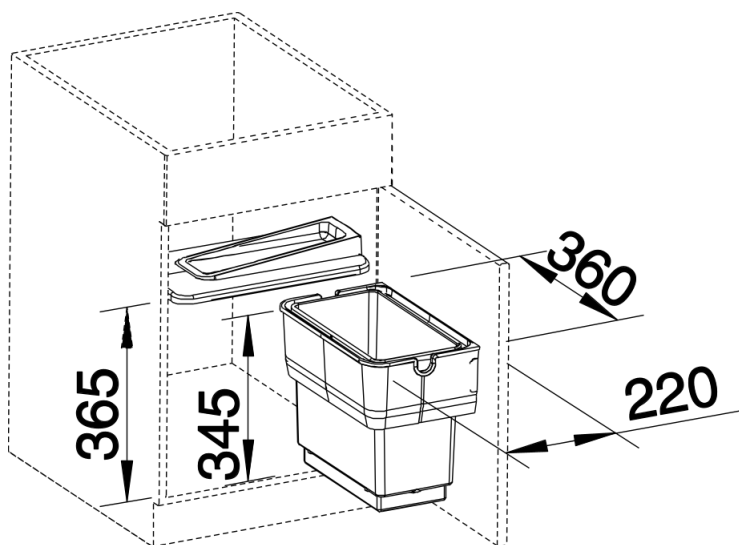

Product information sheet SINGOLO

Item no. 512880

Benefits

- Compact system for mounting directly on the cabinet door
- One model for 45 cm, 50 cm and 60 cm cabinets
- Bin can easily be removed by lifting upwards
- Opens up comfortably with the cabinet door
- Removable bin cover with placement area for lightweight implements i.e. sponges
- Continuously adjustable: also for panel doors

Scope of supply

- system for installation on hinged doors
- system cover
- 1 x 14 l bin

Details

Top view

PRODUKT_3D