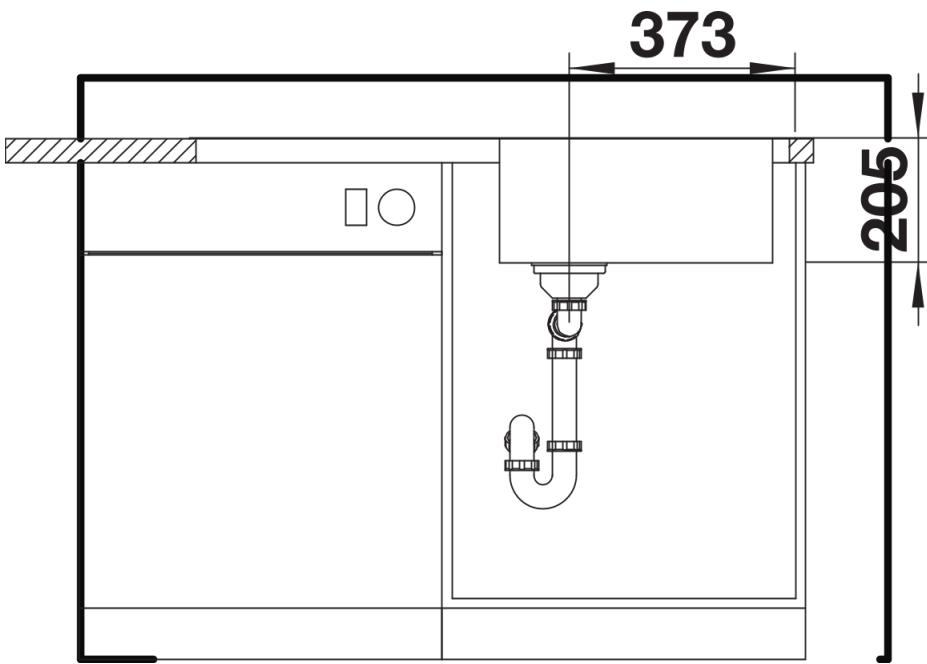

Product information sheet LEMIS XL 6 S-IF

Item no. 523034

Benefits

- Modern linear shape
- Extra-large bowl with maximum capacity
- Spacious tap ledge and drainer area
- Elegant IF flat-rim for flushmount and for installation from above
- Can be installed reversibly
- 3 ½" basket strainer

Scope of supply

- waste kit with space-saving pipe
- 3 ½" basket strainer

Details

Top view

Cut-out

Front view

Side view