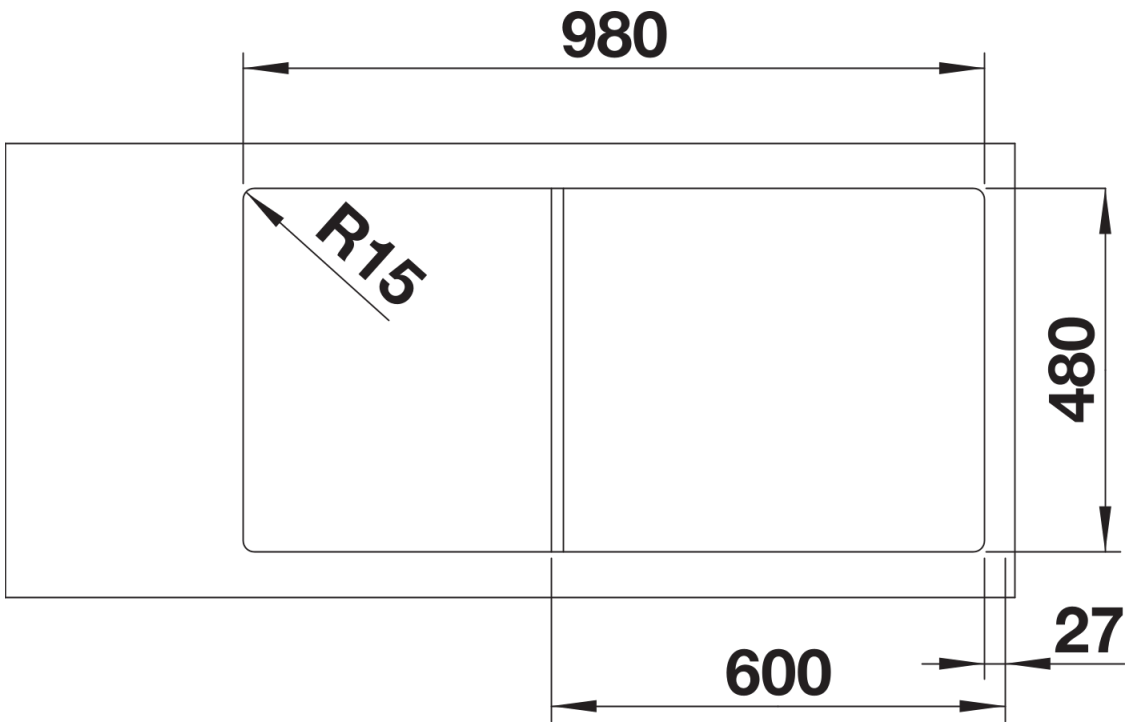

Product information sheet LEMIS XL 6 S-IF

Item no. 523034

Benefits

- Modern linear shape
- Extra-large bowl with maximum capacity
- Spacious tap ledge and drainer area
- Elegant IF flat-rim for flushmount and for installation from above
- Can be installed reversibly
- 3 ½" basket strainer

Scope of supply

- waste kit with space-saving pipe
- 3 ½" basket strainer

Details

Top view

Cut-out

Front view

Side view