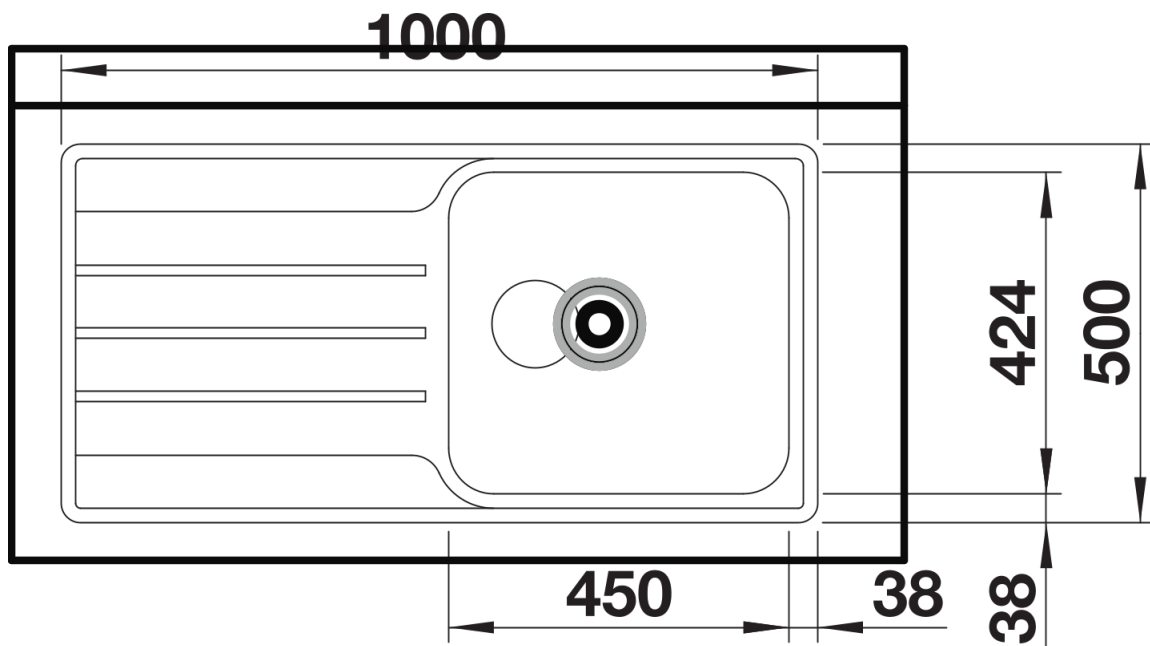

Product information sheet LEMIS XL 6 S-IF

Item no. 523034

Benefits

- Modern linear shape
- Extra-large bowl with maximum capacity
- Spacious tap ledge and drainer area
- Elegant IF flat-rim for flushmount and for installation from above
- Can be installed reversibly
- 3 ½" basket strainer

Scope of supply

- waste kit with space-saving pipe
- 3 ½" basket strainer

Details

Top view

Cut-out

Front view

Side view