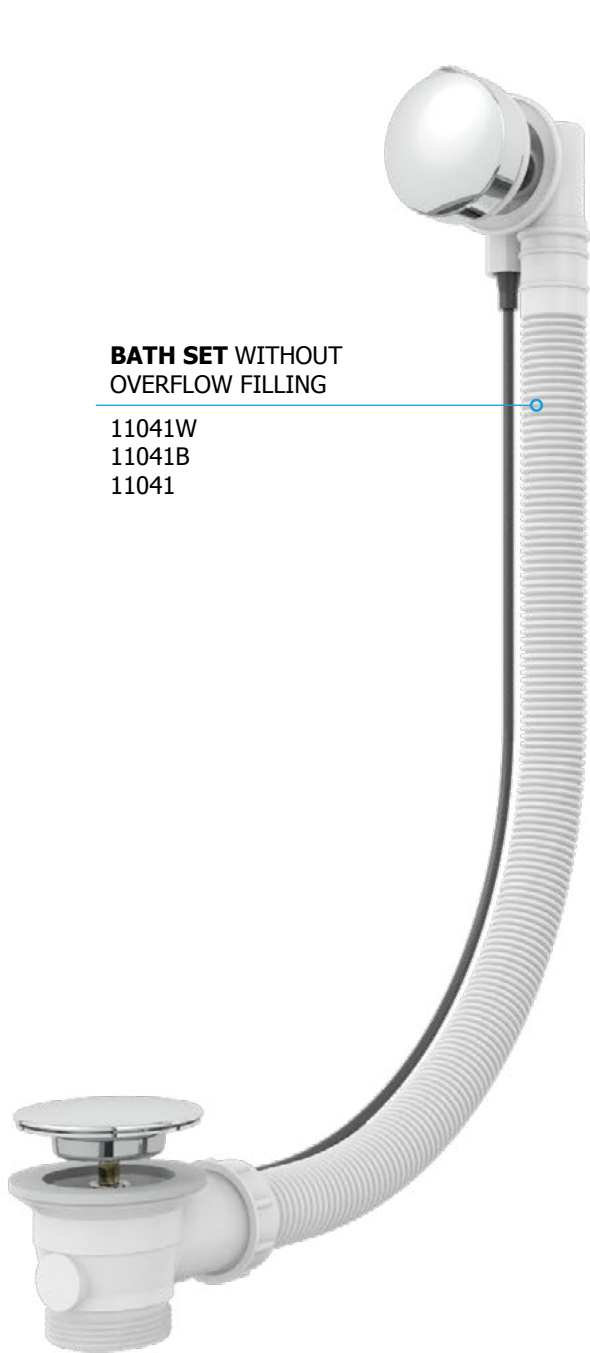

# Installation instructions

Bath set for marble bathtub

**BATH SET WITHOUT  
OVERFLOW FILLING**

11041W  
11041B  
11041

**BATH SET WITH  
OVERFLOW FILLING**

11051W  
11051B  
11051

**BATH SET**  
WITHOUT OVERFLOW FILLING

11041W  
11041B  
11041

**BATH SET**  
WITH OVERFLOW FILLING

11051W  
11051B  
11051