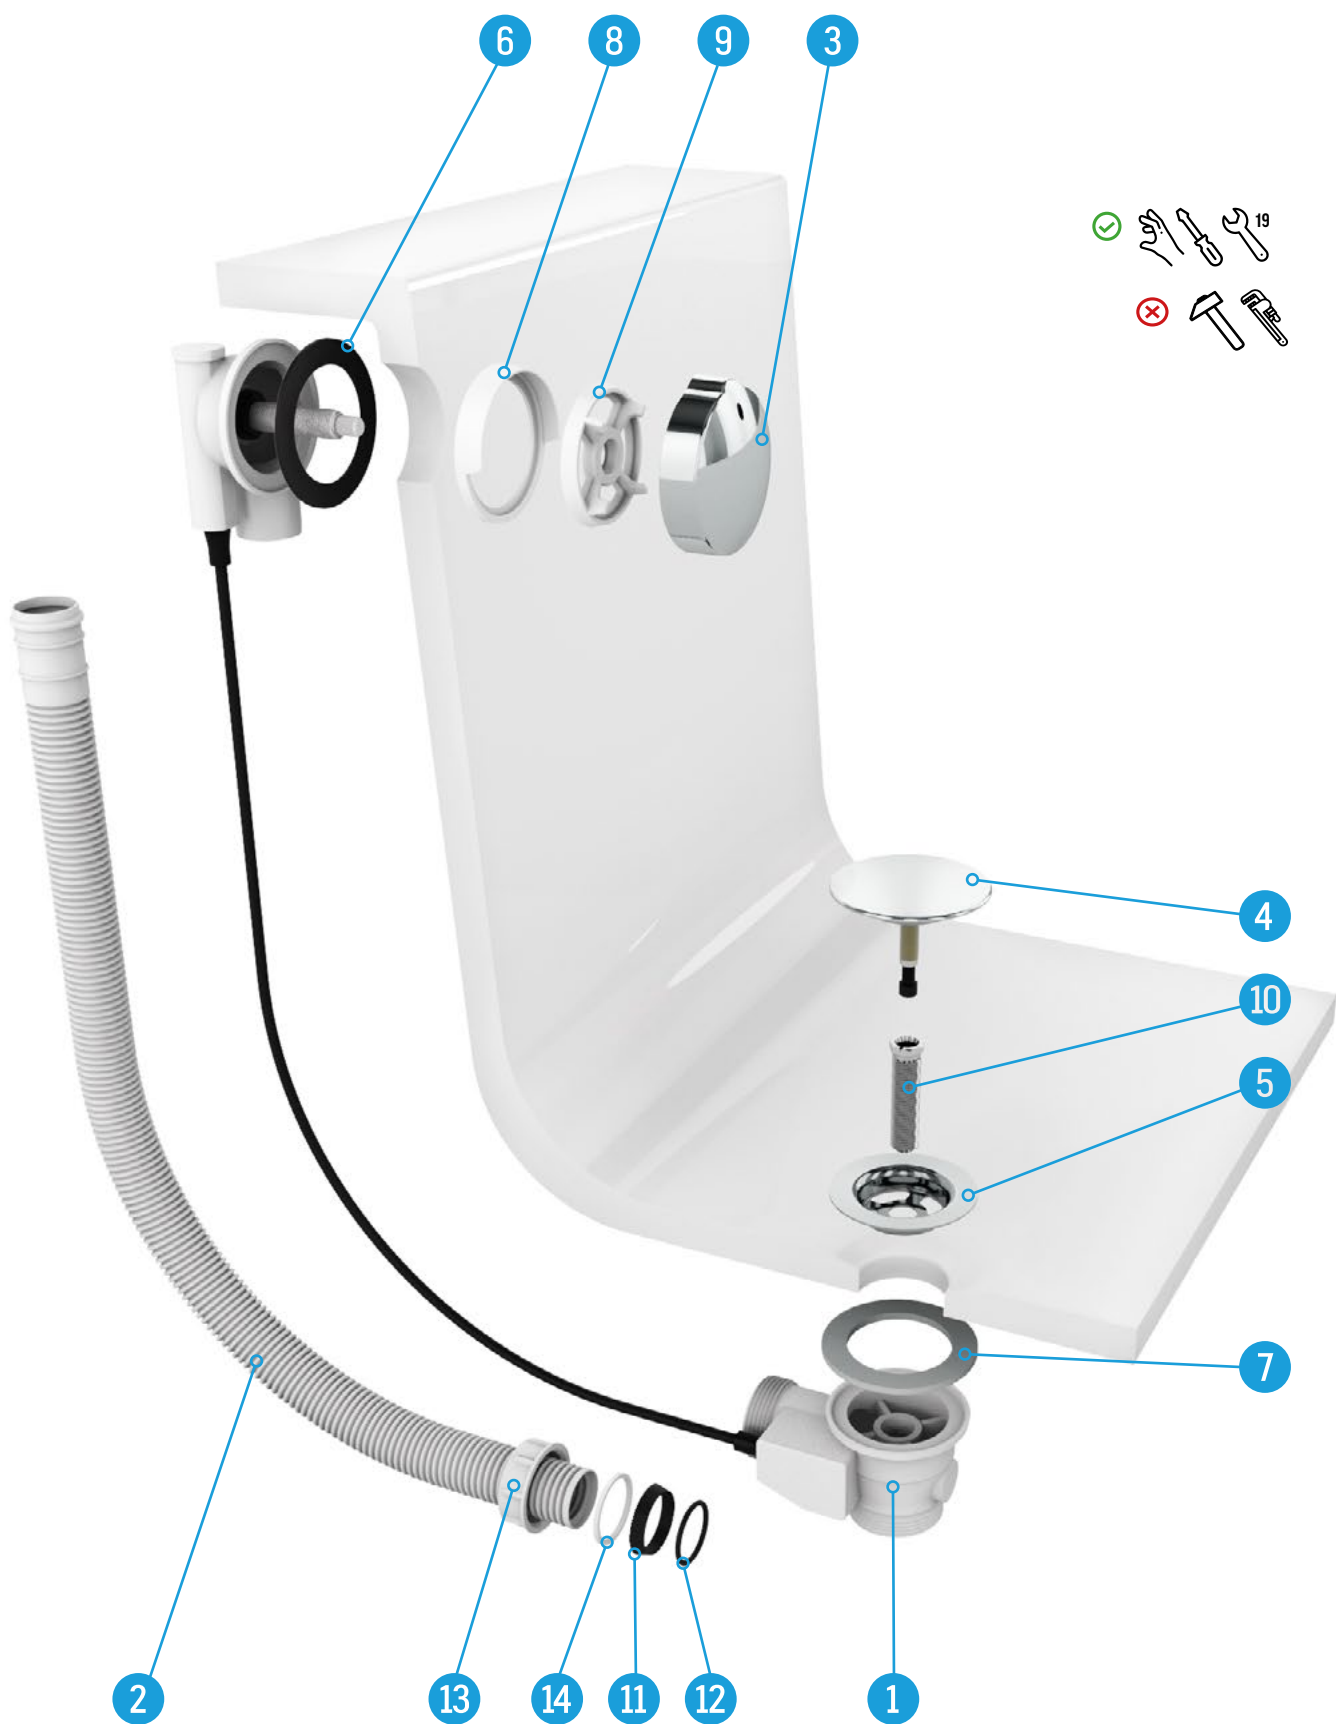

# Installation instructions

Bath set for marble bathtub

**BATH SET WITHOUT  
OVERFLOW FILLING**

11041W  
11041B  
11041

**BATH SET WITH  
OVERFLOW FILLING**

11051W  
11051B  
11051

**BATH SET**  
WITHOUT OVERFLOW FILLING

11041W  
11041B  
11041

**BATH SET**  
WITH OVERFLOW FILLING

11051W  
11051B  
11051