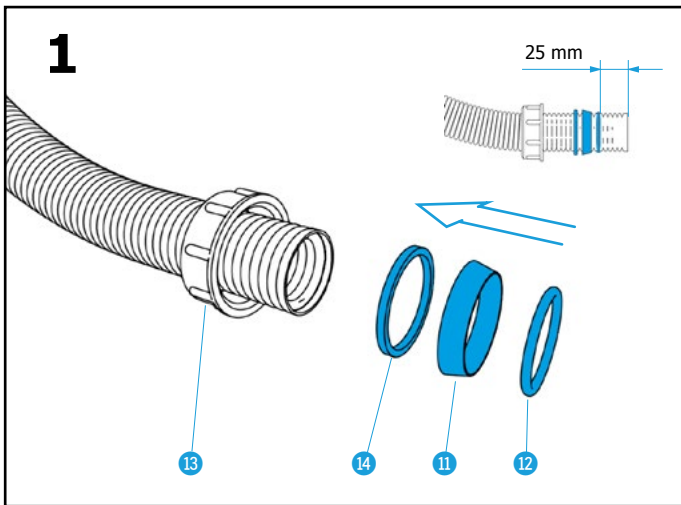

# Installation instructions

Bath set for marble bathtub

**BATH SET WITHOUT  
OVERFLOW FILLING**

11041W  
11041B  
11041

**BATH SET WITH  
OVERFLOW FILLING**

11051W  
11051B  
11051

**BATH SET**  
WITHOUT OVERFLOW FILLING

11041W  
11041B  
11041

**BATH SET**  
WITH OVERFLOW FILLING

11051W  
11051B  
11051