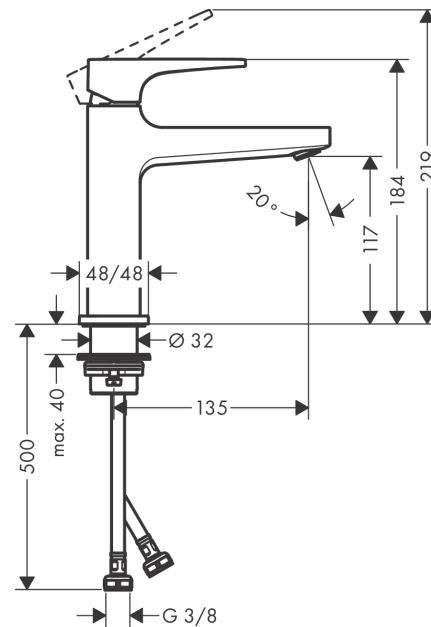

Metropol

Single lever basin mixer 110 with lever handle and push-open waste set

Finish: **Matt Black** Article Number: **32507670**

Description

product features

- consists of: single lever basin mixer, waste set
- ComfortZone 110
- projection: 135 mm
- spout height: 117 mm
- handle variant: lever handle
- spray type: normal spray
- maximum flow rate at 3 bar: 5 l/min
- ceramic cartridge
- temperature limitation adjustable
- suitable for continuous flow water heaters
- push-open waste set G 1¼
- material waste set: metal
- connection type: G ¾ connections
- connection dimension: DN15
- EU taxonomy: max. 6 l/min - Substantial Contribution (SC) possible

Technology

Design awards

reddot winner 2020

reddot winner 2021

Product image

Scale drawing

Metropol
Single lever basin mixer 110 with lever handle and push-open waste set
 Finish: **Matt Black** Article Number: **32507670**

Flowchart

Metropol
Single lever basin mixer 110 with lever handle and push-open waste set
 Finish: **Matt Black** Article Number: **32507670**

Exploded Drawing

Year of production: >07/19

Metropol**Single lever basin mixer 110 with lever handle and push-open waste set**Finish: **Matt Black** Article Number: **32507670****Spare part list**

Year of production: >07/19

Pos.	Description	Article Number	PC	PU
1	handle	92995670	62	1
2	screw cover	95704000	1	1
3	flange	92625670	58	1
4	nut	92689000	7	1
5	O-ring 27x1,5	92527000	4	1
6	O-ring 25x1,5	98146000	1	1
7	cartridge, assy	97685000	11	1
8	seal	98865000	8	1
9	adapter for cartridge	92628000	6	1
10	adapter for cartridge	98866000	8	1
11	O-ring 23x2	98398000	1	1
12	aerator M24x1 (5 l/min)	92996000	8	1
13	service tool	95661000	2	1
14	O-ring 32x1,5	92936000	1	1
15	escutcheon	93048670	59	1
16	fixing set (Ø 32)	13961000	7	1
17	flat seal	98749000	2	1
18	lever collar	97548000	1	1
19	connection hose 450 mm M8x0,75 G3/8	97206000	8	1
20	O-ring 6,6x1,6	93019000	1	1
a	push-open waste set	50100670	99	1
b	fixation extension 35 mm	13898000	12	1