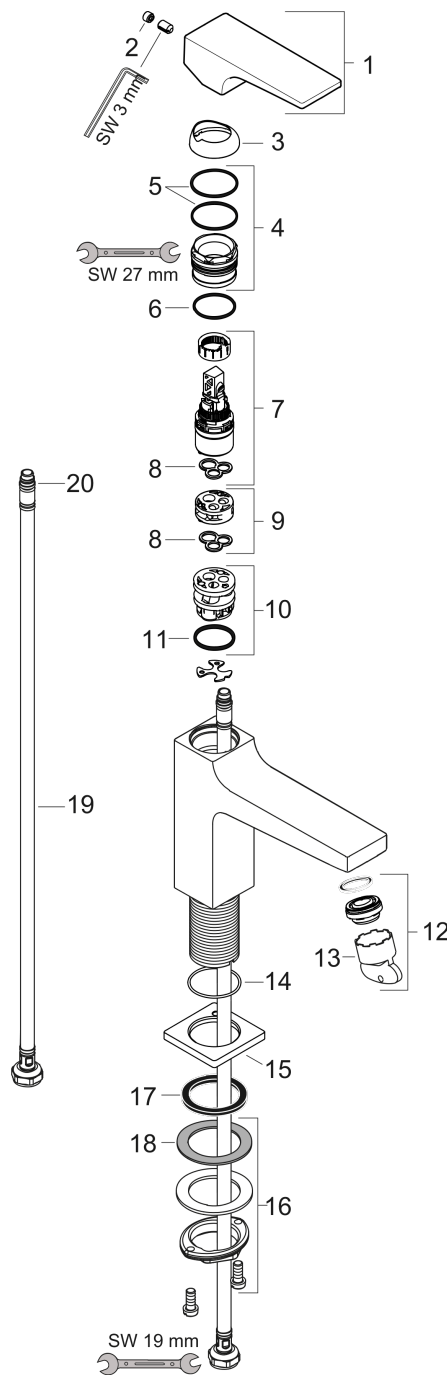

Metropol

Single lever basin mixer 110 with lever handle and push-open waste set

Finish: **Matt Black** Article Number: **32507670**

Description

product features

- consists of: single lever basin mixer, waste set
- ComfortZone 110
- projection: 135 mm
- spout height: 117 mm
- handle variant: lever handle
- spray type: normal spray
- maximum flow rate at 3 bar: 5 l/min
- ceramic cartridge
- temperature limitation adjustable
- suitable for continuous flow water heaters
- push-open waste set G 1¼
- material waste set: metal
- connection type: G ¾ connections
- connection dimension: DN15
- EU taxonomy: max. 6 l/min - Substantial Contribution (SC) possible

Technology

Design awards

reddot winner 2020

reddot winner 2021

Product image

Scale drawing

Metropol
Single lever basin mixer 110 with lever handle and push-open waste set
 Finish: **Matt Black** Article Number: **32507670**

Flowchart

Metropol
Single lever basin mixer 110 with lever handle and push-open waste set
 Finish: **Matt Black** Article Number: **32507670**

Exploded Drawing

Year of production: >07/19

Metropol**Single lever basin mixer 110 with lever handle and push-open waste set**Finish: **Matt Black** Article Number: **32507670****Spare part list**

Year of production: >07/19

Pos.	Description	Article Number	PC	PU
1	handle	92995670	62	1
2	screw cover	95704000	1	1
3	flange	92625670	58	1
4	nut	92689000	7	1
5	O-ring 27x1,5	92527000	4	1
6	O-ring 25x1,5	98146000	1	1
7	cartridge, assy	97685000	11	1
8	seal	98865000	8	1
9	adapter for cartridge	92628000	6	1
10	adapter for cartridge	98866000	8	1
11	O-ring 23x2	98398000	1	1
12	aerator M24x1 (5 l/min)	92996000	8	1
13	service tool	95661000	2	1
14	O-ring 32x1,5	92936000	1	1
15	escutcheon	93048670	59	1
16	fixing set (Ø 32)	13961000	7	1
17	flat seal	98749000	2	1
18	lever collar	97548000	1	1
19	connection hose 450 mm M8x0,75 G3/8	97206000	8	1
20	O-ring 6,6x1,6	93019000	1	1
a	push-open waste set	50100670	99	1
b	fixation extension 35 mm	13898000	12	1