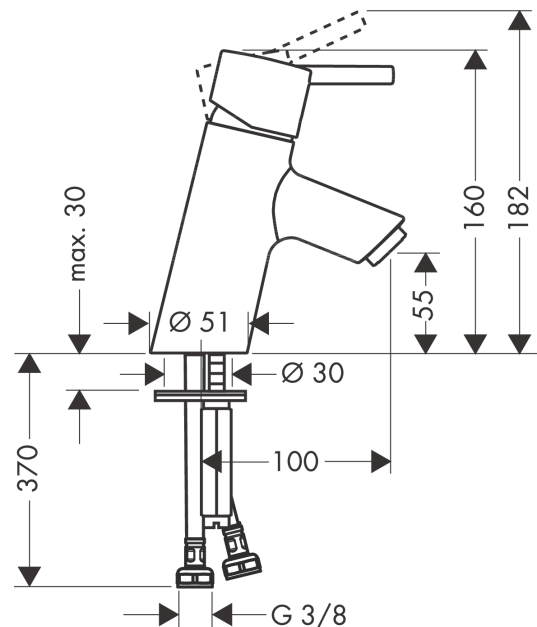

Talis S

Single lever basin mixer without waste set

Finish: **Chrome** Article Number: **32031000**

Description

product features

- ComfortZone 70
- projection: 100 mm
- spout height: 55 mm
- handle variant: pin handle
- spray type: normal spray
- maximum flow rate at 3 bar: 5 l/min
- ceramic cartridge
- temperature limitation adjustable
- suitable for continuous flow water heaters
- connection type: G 3/8 connections
- connection dimension: DN15
- EU taxonomy: max. 6 l/min - Substantial Contribution (SC) possible

Technology

Certificates / Sustainability

Product image

Scale drawing

Flowchart

Talis S
Single lever basin mixer without waste set
 Finish: **Chrome** Article Number: **32031000**

Exploded Drawing

Year of production: >09/16

Talis S

Single lever basin mixer without waste set

Finish: **Chrome** Article Number: **32031000**

Spare part list

Year of production: >09/16

Pos.	Description	Article Number	PC	PU
1	handle	32092000	11	1
2	screw cover	96338000	1	1
3	flange	96656000	2	1
4	nut	96690000	4	1
5	O-ring 36x2	98156000	1	1
6	cartridge, assy	92730000	11	1
7	locking screw for handle	95140000	2	1
8	seal	95008000	3	1
9	adapter for cartridge	98750000	4	1
10	O-Ring 30x2	98186000	1	1
11	aerator M24x1 (5 l/min)	13185000	99	1
12	screw M8 x 68	97736000	2	1
13	seal	97608000	2	1
14	fixing set	96016000	8	1
15	connection hose 450 mm M8x0,75 G3/8	97206000	8	1
16	O-ring 7x1,5	98422000	1	1
17	sealing set	95581000	2	1