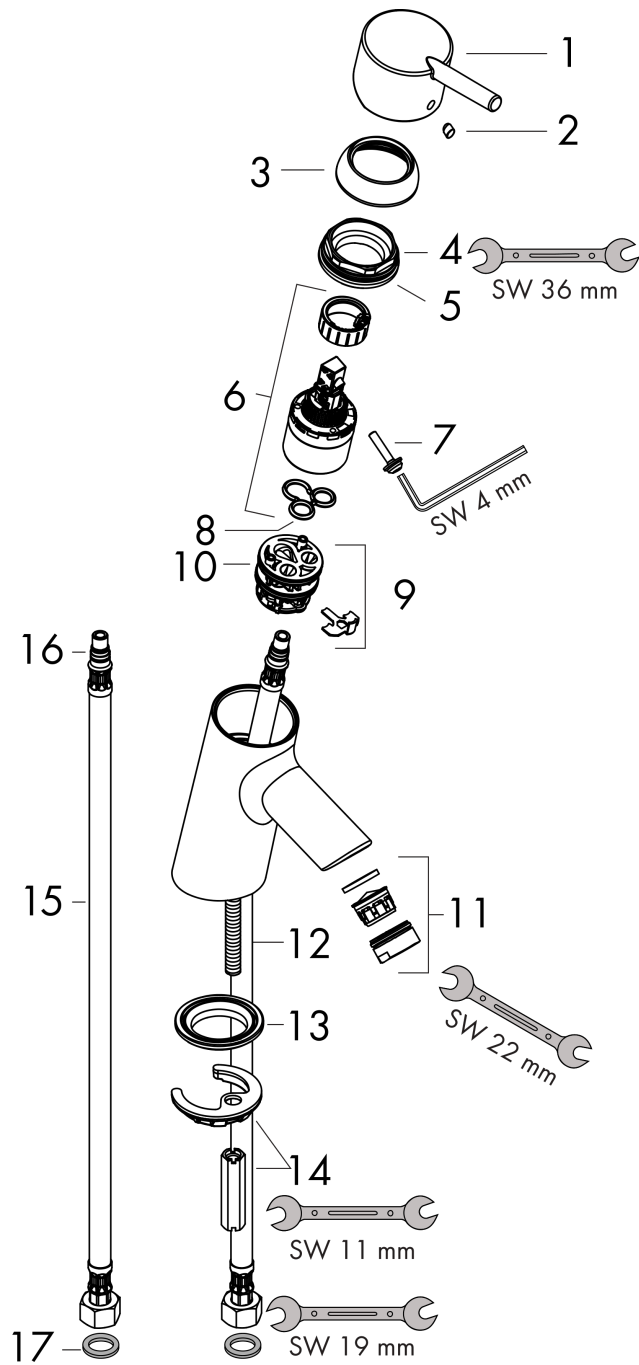

Talis S

Single lever basin mixer without waste set

Finish: **Chrome** Article Number: **32031000**

Description

product features

- ComfortZone 70
- projection: 100 mm
- spout height: 55 mm
- handle variant: pin handle
- spray type: normal spray
- maximum flow rate at 3 bar: 5 l/min
- ceramic cartridge
- temperature limitation adjustable
- suitable for continuous flow water heaters
- connection type: G 3/8 connections
- connection dimension: DN15
- EU taxonomy: max. 6 l/min - Substantial Contribution (SC) possible

Technology

Certificates / Sustainability

Product image

Scale drawing

Flowchart

Talis S
Single lever basin mixer without waste set
 Finish: **Chrome** Article Number: **32031000**

Exploded Drawing

Year of production: >09/16

Talis S

Single lever basin mixer without waste set

Finish: **Chrome** Article Number: **32031000**

Spare part list

Year of production: >09/16

Pos.	Description	Article Number	PC	PU
1	handle	32092000	11	1
2	screw cover	96338000	1	1
3	flange	96656000	2	1
4	nut	96690000	4	1
5	O-ring 36x2	98156000	1	1
6	cartridge, assy	92730000	11	1
7	locking screw for handle	95140000	2	1
8	seal	95008000	3	1
9	adapter for cartridge	98750000	4	1
10	O-Ring 30x2	98186000	1	1
11	aerator M24x1 (5 l/min)	13185000	99	1
12	screw M8 x 68	97736000	2	1
13	seal	97608000	2	1
14	fixing set	96016000	8	1
15	connection hose 450 mm M8x0,75 G3/8	97206000	8	1
16	O-ring 7x1,5	98422000	1	1
17	sealing set	95581000	2	1