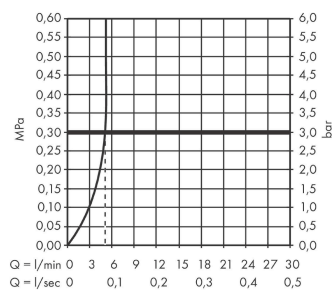

Talis S

Single lever basin mixer without waste set

Finish: **Chrome** Article Number: **32031000**

Description

product features

- ComfortZone 70
- projection: 100 mm
- spout height: 55 mm
- handle variant: pin handle
- spray type: normal spray
- maximum flow rate at 3 bar: 5 l/min
- ceramic cartridge
- temperature limitation adjustable
- suitable for continuous flow water heaters
- connection type: G 3/8 connections
- connection dimension: DN15
- EU taxonomy: max. 6 l/min - Substantial Contribution (SC) possible

Technology

Certificates / Sustainability

Product image

Scale drawing

Flowchart

Talis S
Single lever basin mixer without waste set
 Finish: **Chrome** Article Number: **32031000**

Exploded Drawing

Year of production: >09/16