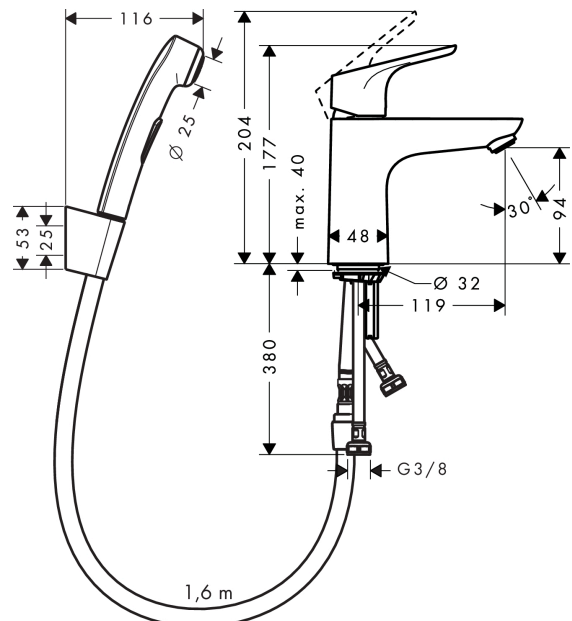

Focus

Single lever basin mixer 100 with bidette hand shower and shower hose 160 cm

Finish: **Chrome** Article Number: **31927000**

Description

product features

- consists of: single lever basin mixer, bidette hand shower, shower holder, shower hose, waste set
- ComfortZone 100
- projection: 119 mm
- spout height: 94 mm
- handle variant: lever handle
- spray type: normal spray
- spray type Bidette: shower spray
- maximum flow rate at 3 bar: 5 l/min
- ceramic cartridge
- temperature limitation adjustable
- suitable for continuous flow water heaters
- push-open waste set G 1¼
- material waste set: synthetic
- connection type: G ¾ connections
- connection dimension: DN15

Technology

Certificates / Sustainability

Product image

Scale drawing

Focus

Single lever basin mixer 100 with bidette hand shower and shower hose 160 cm

Finish: **Chrome** Article Number: **31927000**

Flowchart