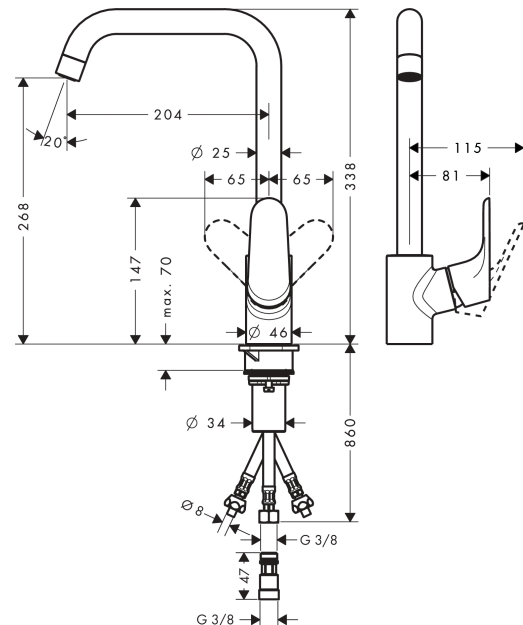

Focus M41

Single lever kitchen mixer 260, LowPressure/vented hot water cylinders, 1jet

Finish: **Chrome** Article Number: **31822000**

Description

product features

- for vented hot water cylinders (no pressure)
- ComfortZone 260
- swivel range adjustable in 3 steps 110°, 150° or 360°
- laminar spray
- connection dimension: DN15
- maximum flow rate at 3 bar: 5 l/min
- ceramic cartridge
- connection type: G 3/8 connections
- temperature limitation adjustable
- not suitable for continuous flow water heaters

Technology

Certificates / Sustainability

Product image

Scale drawing

Flowchart

Focus M41

Single lever kitchen mixer 260, LowPressure/vented hot water cylinders, 1jet

Finish: **Chrome** Article Number: **31822000**

Exploded Drawing

Year of production: >12/16

Focus M41

Single lever kitchen mixer 260, LowPressure/vented hot water cylinders, 1jet

Finish: **Chrome** Article Number: **31822000**

Spare part list

Year of production: >12/16

Pos.	Description	Article Number	PC	PU
1	spout cpl.	95822000	16	1
2	spray former	95823000	5	1
3	sealing set	92646000	6	1
4	set of locating rings (110° / 150°)	98486000	5	1
5	axialring	97558000	1	1
6	screw	97662000	3	1
7	handle	98356000	10	1
8	screw cover	96338000	1	1
9	flange	95498000	3	1
10	nut	97209000	5	1
11	O-Ring 32x2	98193000	1	1
12	cartridge, assy	92730000	11	1
13	locking screw for handle	95140000	2	1
14	seal	95008000	3	1
15	flat seal	98749000	2	1
16	support	97523000	2	1
17	fixing set (Ø 34)	95049000	5	1
18	lever collar	97548000	1	1
19	connection hose 900 mm M8x0,75 G3/8	96316000	9	1
20	connection hose 900 mm M8x0,75 8 mm	95693000	8	1
21	O-ring 7x1,5	98422000	1	1
22	back flow preventor cartridge	95051000	11	1
23	flow limiter / non return valve	95363000	8	1
24	non return valve DW 10	96456000	3	1
25	filter	92532000	3	1
26	seal	97761000	2	1