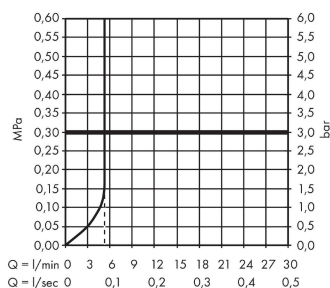

Focus M41

Single lever kitchen mixer 260, LowPressure/vented hot water cylinders, 1jet

Finish: **Chrome** Article Number: **31822000**

Description

product features

- for vented hot water cylinders (no pressure)
- ComfortZone 260
- swivel range adjustable in 3 steps 110°, 150° or 360°
- laminar spray
- connection dimension: DN15
- maximum flow rate at 3 bar: 5 l/min
- ceramic cartridge
- connection type: G 3/8 connections
- temperature limitation adjustable
- not suitable for continuous flow water heaters

Technology

Certificates / Sustainability

Product image

Scale drawing

Flowchart

Focus M41

Single lever kitchen mixer 260, LowPressure/vented hot water cylinders, 1jet

Finish: **Chrome** Article Number: **31822000**

Exploded Drawing

Year of production: >12/16

Focus M41

Single lever kitchen mixer 260, LowPressure/vented hot water cylinders, 1jet

Finish: **Chrome** Article Number: **31822000**

Spare part list

Year of production: >12/16