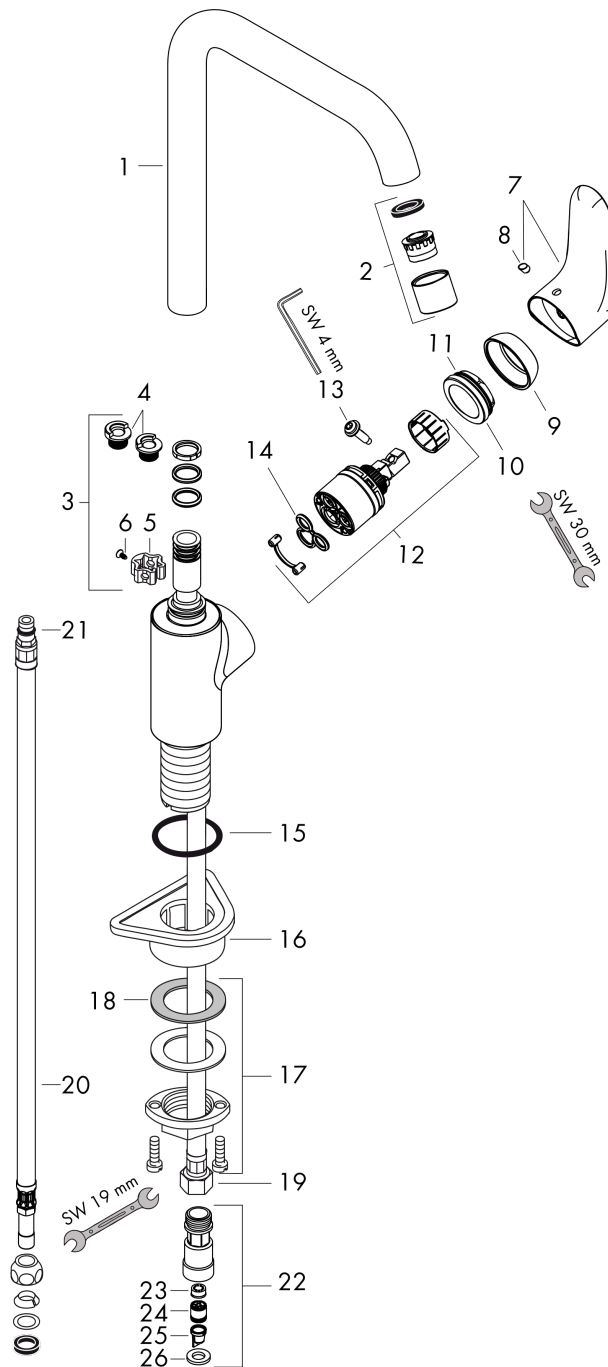

Focus M41

Single lever kitchen mixer 260, LowPressure/vented hot water cylinders, 1jet

Finish: **Chrome** Article Number: **31822000**

Description

product features

- for vented hot water cylinders (no pressure)
- ComfortZone 260
- swivel range adjustable in 3 steps 110°, 150° or 360°
- laminar spray
- connection dimension: DN15
- maximum flow rate at 3 bar: 5 l/min
- ceramic cartridge
- connection type: G 3/8 connections
- temperature limitation adjustable
- not suitable for continuous flow water heaters

Technology

Certificates / Sustainability

Product image

Scale drawing

Flowchart

Focus M41

Single lever kitchen mixer 260, LowPressure/vented hot water cylinders, 1jet

Finish: **Chrome** Article Number: **31822000**

Exploded Drawing

Year of production: >12/16

Focus M41

Single lever kitchen mixer 260, LowPressure/vented hot water cylinders, 1jet

Finish: **Chrome** Article Number: **31822000**

Spare part list

Year of production: >12/16

Pos.	Description	Article Number	PC	PU
1	spout cpl.	95822000	16	1
2	spray former	95823000	5	1
3	sealing set	92646000	6	1
4	set of locating rings (110° / 150°)	98486000	5	1
5	axialring	97558000	1	1
6	screw	97662000	3	1
7	handle	98356000	10	1
8	screw cover	96338000	1	1
9	flange	95498000	3	1
10	nut	97209000	5	1
11	O-Ring 32x2	98193000	1	1
12	cartridge, assy	92730000	11	1
13	locking screw for handle	95140000	2	1
14	seal	95008000	3	1
15	flat seal	98749000	2	1
16	support	97523000	2	1
17	fixing set (Ø 34)	95049000	5	1
18	lever collar	97548000	1	1
19	connection hose 900 mm M8x0,75 G3/8	96316000	9	1
20	connection hose 900 mm M8x0,75 8 mm	95693000	8	1
21	O-ring 7x1,5	98422000	1	1
22	back flow preventor cartridge	95051000	11	1
23	flow limiter / non return valve	95363000	8	1
24	non return valve DW 10	96456000	3	1
25	filter	92532000	3	1
26	seal	97761000	2	1