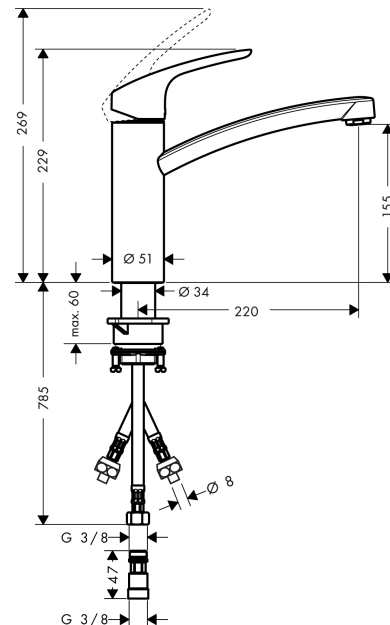

Focus M41

Single lever kitchen mixer 160, LowPressure/vented hot water cylinders, 1jet

Finish: **Chrome** Article Number: **31804000**

Description

product features

- for vented hot water cylinders (no pressure)
- ComfortZone 160
- swivel range 150°
- laminar spray
- connection dimension: DN15
- maximum flow rate at 3 bar: 5 l/min
- ceramic cartridge
- connection type: G 3/8 connections
- temperature limitation adjustable
- not suitable for continuous flow water heaters

Technology

Certificates / Sustainability

Product image

Scale drawing

Flowchart

Focus M41

Single lever kitchen mixer 160, LowPressure/vented hot water cylinders, 1jet

Finish: **Chrome** Article Number: **31804000**

Exploded Drawing

Year of production: >02/17

Focus M41

Single lever kitchen mixer 160, LowPressure/vented hot water cylinders, 1jet

Finish: **Chrome** Article Number: **31804000**

Spare part list

Year of production: >02/17

Pos.	Description	Article Number	PC	PU
1	handle	95543000	8	1
2	screw cover	96338000	1	1
3	flange	97995000	6	1
4	nut	97996000	8	1
5	cartridge, assy	92730000	11	1
6	locking screw for handle	95140000	2	1
7	seal	95008000	3	1
8	spray former	94033000	3	1
9	spout cpl.	98349000	14	1
10	adapter for cartridge	95911000	6	1
11	O-Ring 30x2	98186000	1	1
12	sealing set	98702000	3	1
13	O-Ring 36x2,5	98190000	1	1
14	support	97523000	2	1
15	fixing set (Ø 34)	95049000	5	1
16	lever collar	97548000	1	1
17	connection hose 900 mm M8x0,75 G3/8	96316000	9	1
18	connection hose 900 mm M8x0,75 8 mm	95693000	8	1
19	O-ring 7x1,5	98422000	1	1
20	back flow preventor cartridge	95051000	11	1
21	flow limiter / non return valve	95363000	8	1
22	non return valve DW 10	96456000	3	1
23	filter	92532000	3	1
24	seal	97761000	2	1