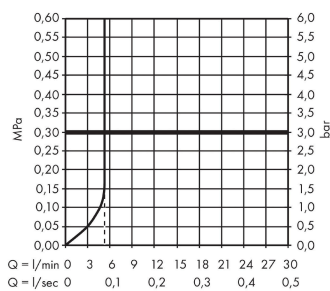

Focus M41

Single lever kitchen mixer 160, LowPressure/vented hot water cylinders, 1jet

Finish: **Chrome** Article Number: **31804000**

Description

product features

- for vented hot water cylinders (no pressure)
- ComfortZone 160
- swivel range 150°
- laminar spray
- connection dimension: DN15
- maximum flow rate at 3 bar: 5 l/min
- ceramic cartridge
- connection type: G 3/8 connections
- temperature limitation adjustable
- not suitable for continuous flow water heaters

Technology

Certificates / Sustainability

Product image

Scale drawing

Flowchart

Focus M41

Single lever kitchen mixer 160, LowPressure/vented hot water cylinders, 1jet

Finish: **Chrome** Article Number: **31804000**