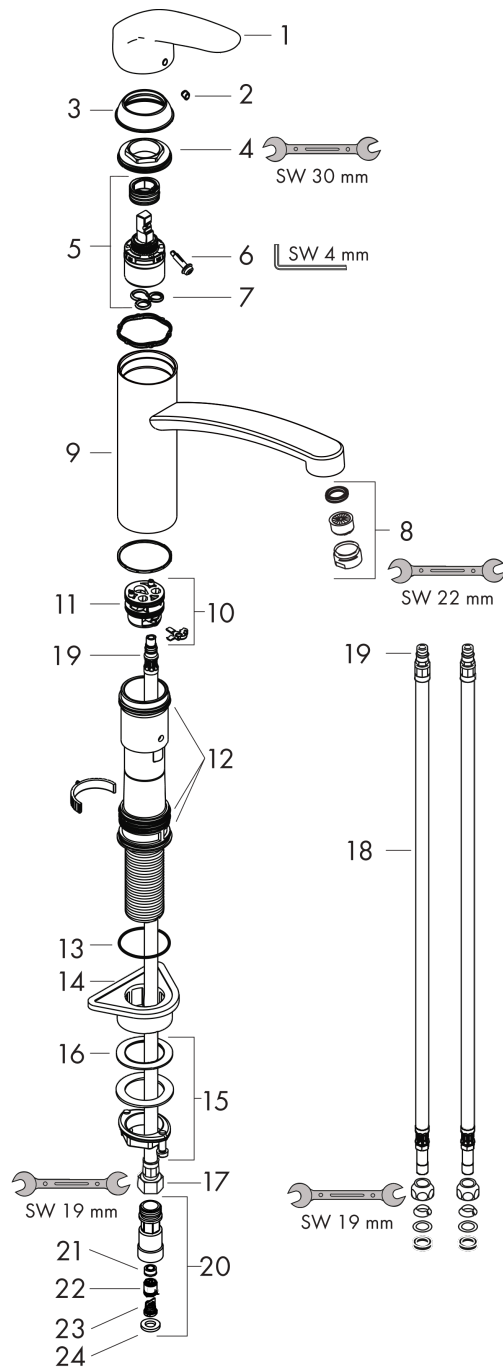

Focus M41

Single lever kitchen mixer 160, LowPressure/vented hot water cylinders, 1jet

Finish: **Chrome** Article Number: **31804000**

Description

product features

- for vented hot water cylinders (no pressure)
- ComfortZone 160
- swivel range 150°
- laminar spray
- connection dimension: DN15
- maximum flow rate at 3 bar: 5 l/min
- ceramic cartridge
- connection type: G 3/8 connections
- temperature limitation adjustable
- not suitable for continuous flow water heaters

Technology

Certificates / Sustainability

Product image

Scale drawing

Flowchart

Focus M41

Single lever kitchen mixer 160, LowPressure/vented hot water cylinders, 1jet

Finish: **Chrome** Article Number: **31804000**

Exploded Drawing

Year of production: >02/17

Focus M41

Single lever kitchen mixer 160, LowPressure/vented hot water cylinders, 1jet

Finish: **Chrome** Article Number: **31804000**

Spare part list

Year of production: >02/17

Pos.	Description	Article Number	PC	PU
1	handle	95543000	8	1
2	screw cover	96338000	1	1
3	flange	97995000	6	1
4	nut	97996000	8	1
5	cartridge, assy	92730000	11	1
6	locking screw for handle	95140000	2	1
7	seal	95008000	3	1
8	spray former	94033000	3	1
9	spout cpl.	98349000	14	1
10	adapter for cartridge	95911000	6	1
11	O-Ring 30x2	98186000	1	1
12	sealing set	98702000	3	1
13	O-Ring 36x2,5	98190000	1	1
14	support	97523000	2	1
15	fixing set (Ø 34)	95049000	5	1
16	lever collar	97548000	1	1
17	connection hose 900 mm M8x0,75 G3/8	96316000	9	1
18	connection hose 900 mm M8x0,75 8 mm	95693000	8	1
19	O-ring 7x1,5	98422000	1	1
20	back flow preventor cartridge	95051000	11	1
21	flow limiter / non return valve	95363000	8	1
22	non return valve DW 10	96456000	3	1
23	filter	92532000	3	1
24	seal	97761000	2	1