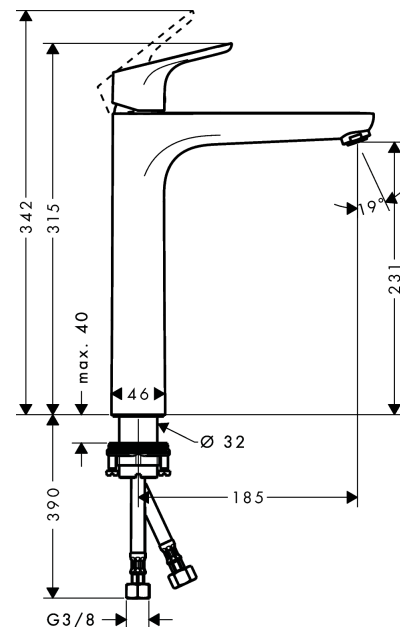

Focus

Single lever basin mixer 230 without waste set

Finish: **Chrome** Article Number: **31532000**

Description

product features

- ComfortZone 230
- projection: 185 mm
- spout height: 231 mm
- handle variant: lever handle
- spray type: normal spray
- maximum flow rate at 3 bar: 5 l/min
- ceramic cartridge
- temperature limitation adjustable
- suitable for continuous flow water heaters
- connection type: G 3/8 connections
- connection dimension: DN15
- EU taxonomy: max. 6 l/min - Substantial Contribution (SC) possible

Technology

Certificates / Sustainability

Product image

Scale drawing

Flowchart