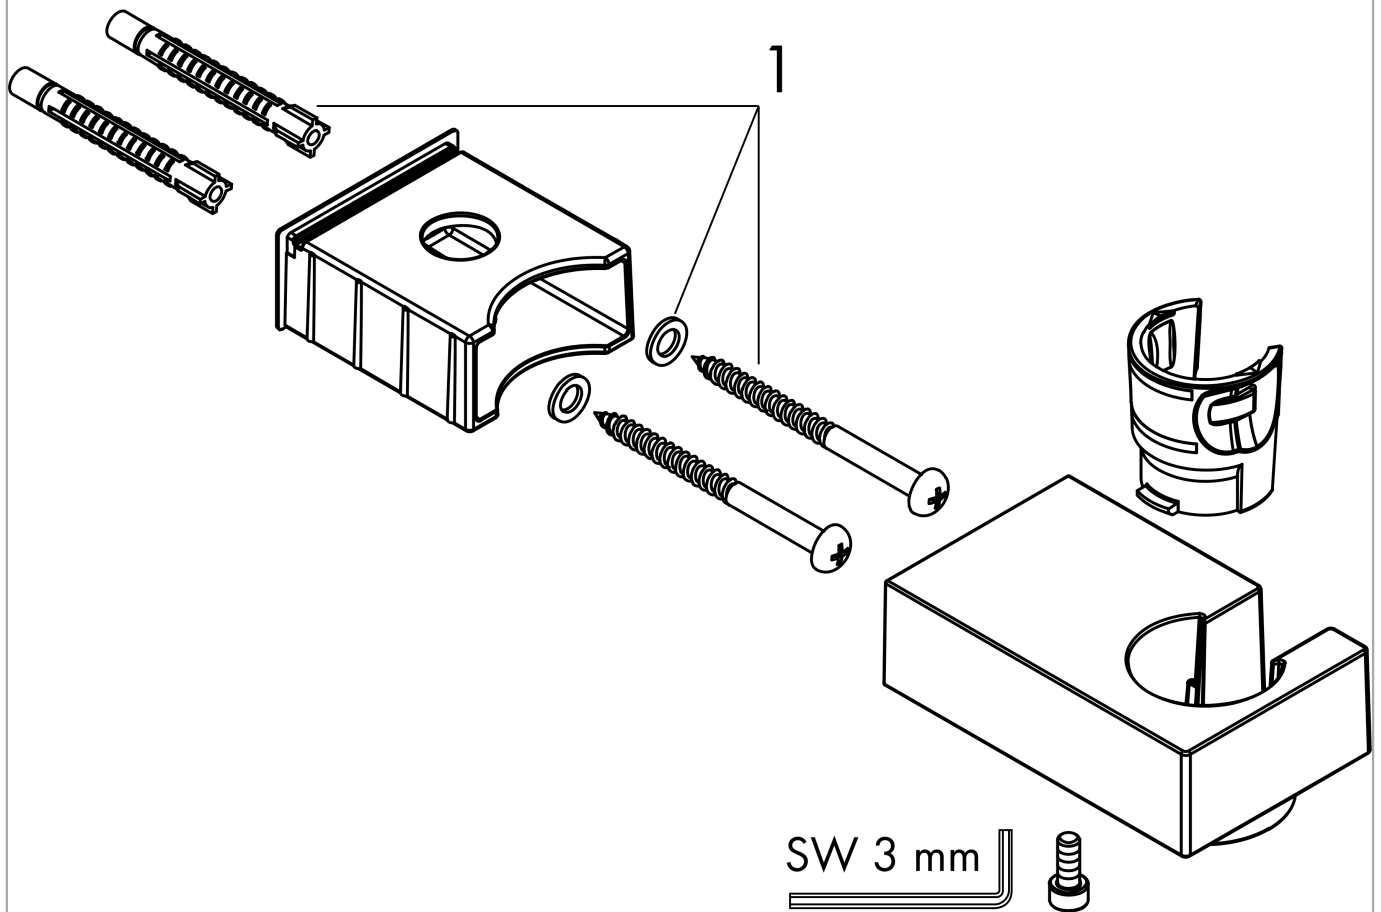

Shower holder Porter E

Finish: **Chrome** Article Number: **28387000**

Description

product features

- fixed holding position
- material: metal

Design awards

reddot winner 2020

reddot winner 2021

Product image

Scale drawing

Shower holder Porter E

Finish: **Chrome** Article Number: **28387000**

Exploded Drawing

Year of production: >07/19

Shower holder Porter E

Finish: **Chrome** Article Number: **28387000**