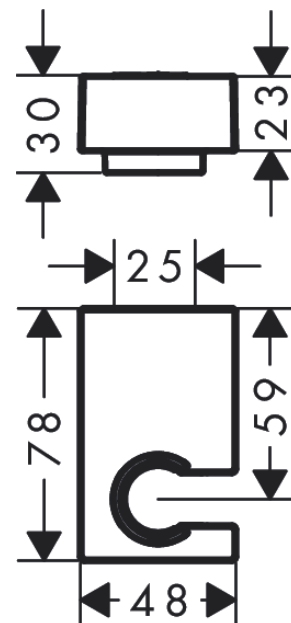

Shower holder Porter E

Finish: **Chrome** Article Number: **28387000**

Description

product features

- fixed holding position
- material: metal

Design awards

reddot winner 2020

reddot winner 2021

Product image

Scale drawing

Shower holder Porter E

Finish: **Chrome** Article Number: **28387000**

Exploded Drawing

Year of production: >07/19

Shower holder Porter E

Finish: **Chrome** Article Number: **28387000**

Spare part list

Year of production: >07/19

Pos.	Description	Article Number	PC	PU
1	mounting set	40915000	4	1