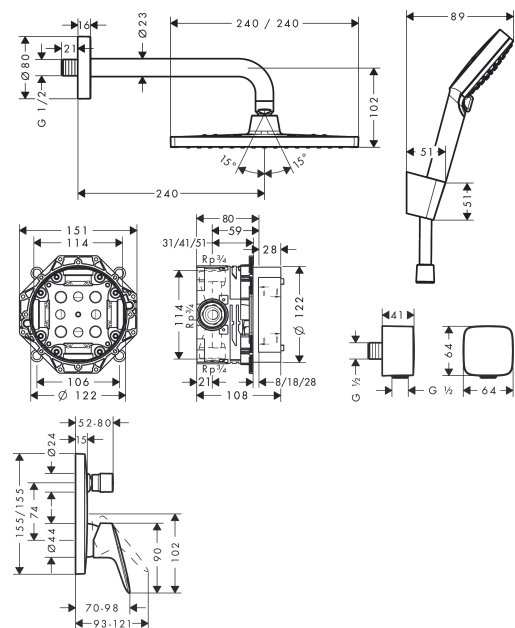

Crometta E
Shower system 240 1jet with single lever mixer
 Finish: **Chrome** Article Number: **27957000**

Description

product features

- consists of: overhead shower, hand shower, shower arm, single lever bath mixer, basic set, wall outlet, shower holder, shower hose
- shower head size: 240 x 240 mm
- spray type overhead shower: Rain
- spray type hand shower: Rain, IntenseRain
- maximum flow rate at 3 bar: 18 l/min
- minimum flow pressure: 1 bar
- max. operating pressure: 6 bar
- pivot connector prevents hose from tangling
- connection type: basic set

Technology

Product image

Scale drawing

Flowchart