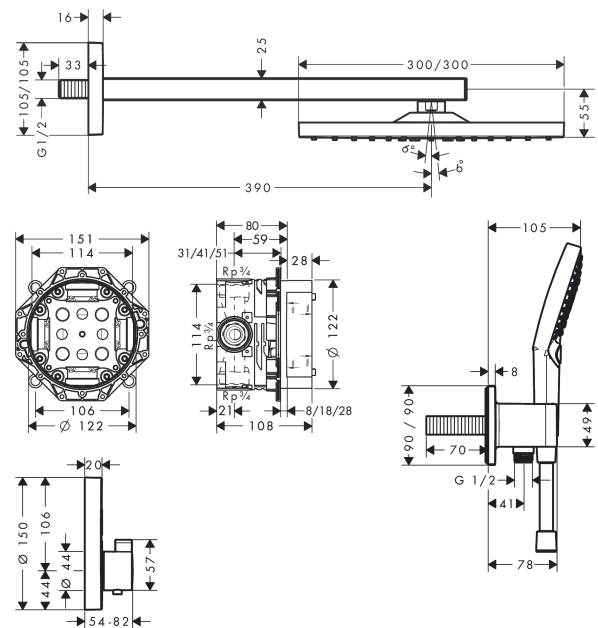

#### product features

- consists of: overhead shower, hand shower, Thermostat, basic set, wall outlet, shower hose
- shower head size: 300 x 300 mm
- spray type overhead shower: RainAir
- spray type hand shower: PowderRain, Rain, Whirl
- maximum flow rate at 3 bar: 17,1 l/min
- minimum flow pressure: 1,5 bar
- max. operating pressure: 6 bar
- thermostat: ShowerSelect
- pivot connector prevents hose from tangling
- connection type: basic set
- use of outlets: simultaneous use of several outlets

### Scale drawing

**Spare part list**

Year of production: >01/21

Pos.	Description	Article Number	PC	PU
1	head shower	26238000	98	1
2	handshower	26014000	98	1
3	shower holder, assy	26486000	98	1
4	shower hose Isiflex'B 1,25 m	28272000	98	1
5	Thermostat	15763000	98	1
6	concealed item	01800180	98	1