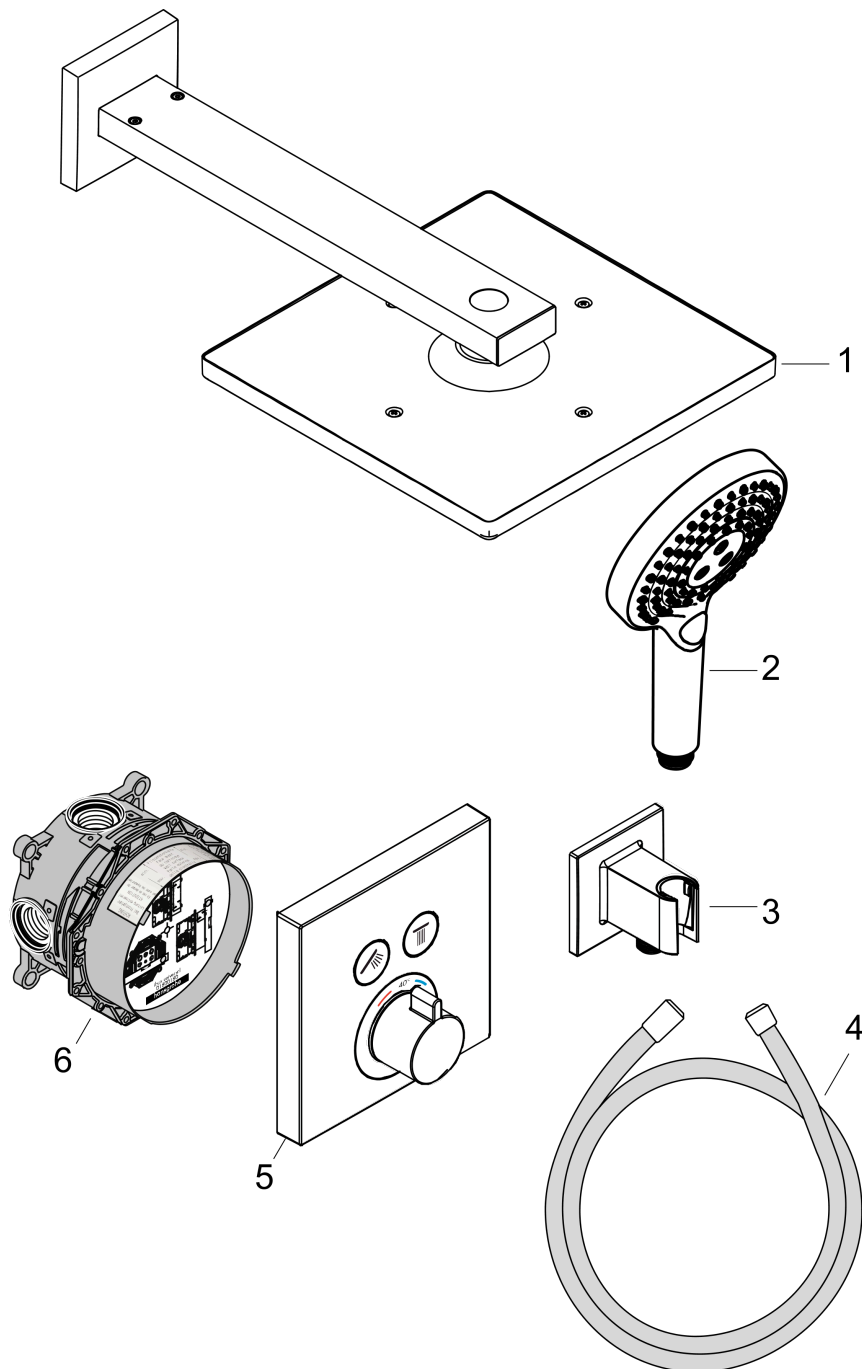

#### product features

- consists of: overhead shower, hand shower, Thermostat, basic set, wall outlet, shower hose
- shower head size: 300 x 300 mm
- spray type overhead shower: RainAir
- spray type hand shower: PowderRain, Rain, Whirl
- maximum flow rate at 3 bar: 17,1 l/min
- minimum flow pressure: 1,5 bar
- max. operating pressure: 6 bar
- thermostat: ShowerSelect
- pivot connector prevents hose from tangling
- connection type: basic set
- use of outlets: simultaneous use of several outlets

### Scale drawing

### Flowchart

**Raindance E**  
**Shower system 300 1jet with ShowerSelect Square**  
Finish: **Chrome** Article Number: **27952000**

Exploded Drawing

Year of production: >01/21

**Raindance E**  
**Shower system 300 1jet with ShowerSelect Square**  
 Finish: **Chrome** Article Number: **27952000**

**Spare part list**

Year of production: >01/21

Pos.	Description	Article Number	PC	PU
1	head shower	26238000	98	1
2	handshower	26014000	98	1
3	shower holder, assy	26486000	98	1
4	shower hose Isiflex'B 1,25 m	28272000	98	1
5	Thermostat	15763000	98	1
6	concealed item	01800180	98	1