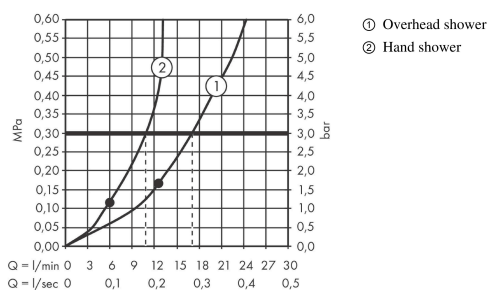

Raindance E
Shower system 300 1jet with ShowerSelect Square
Finish: **Chrome** Article Number: **27952000**

Description

product features

- consists of: overhead shower, hand shower, Thermostat, basic set, wall outlet, shower hose
- shower head size: 300 x 300 mm
- spray type overhead shower: RainAir
- spray type hand shower: PowderRain, Rain, Whirl
- maximum flow rate at 3 bar: 17,1 l/min
- minimum flow pressure: 1,5 bar
- max. operating pressure: 6 bar
- thermostat: ShowerSelect
- pivot connector prevents hose from tangling
- connection type: basic set
- use of outlets: simultaneous use of several outlets

Technology

Product image

Scale drawing

Flowchart