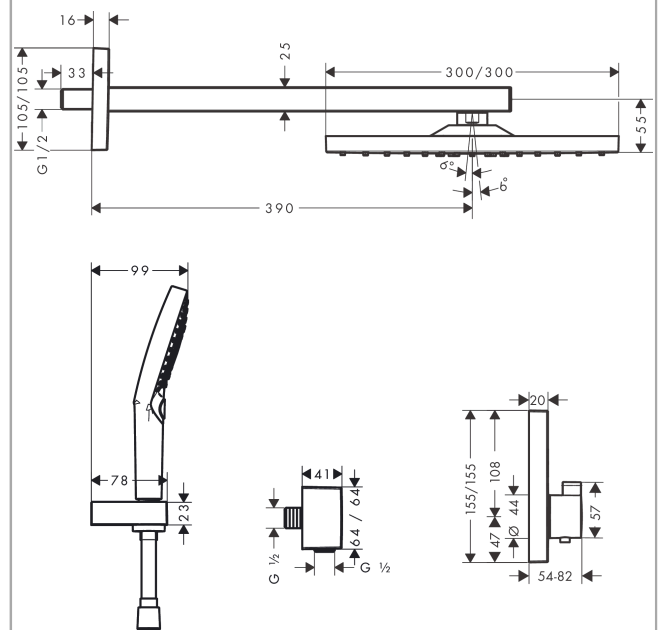

Scale drawing