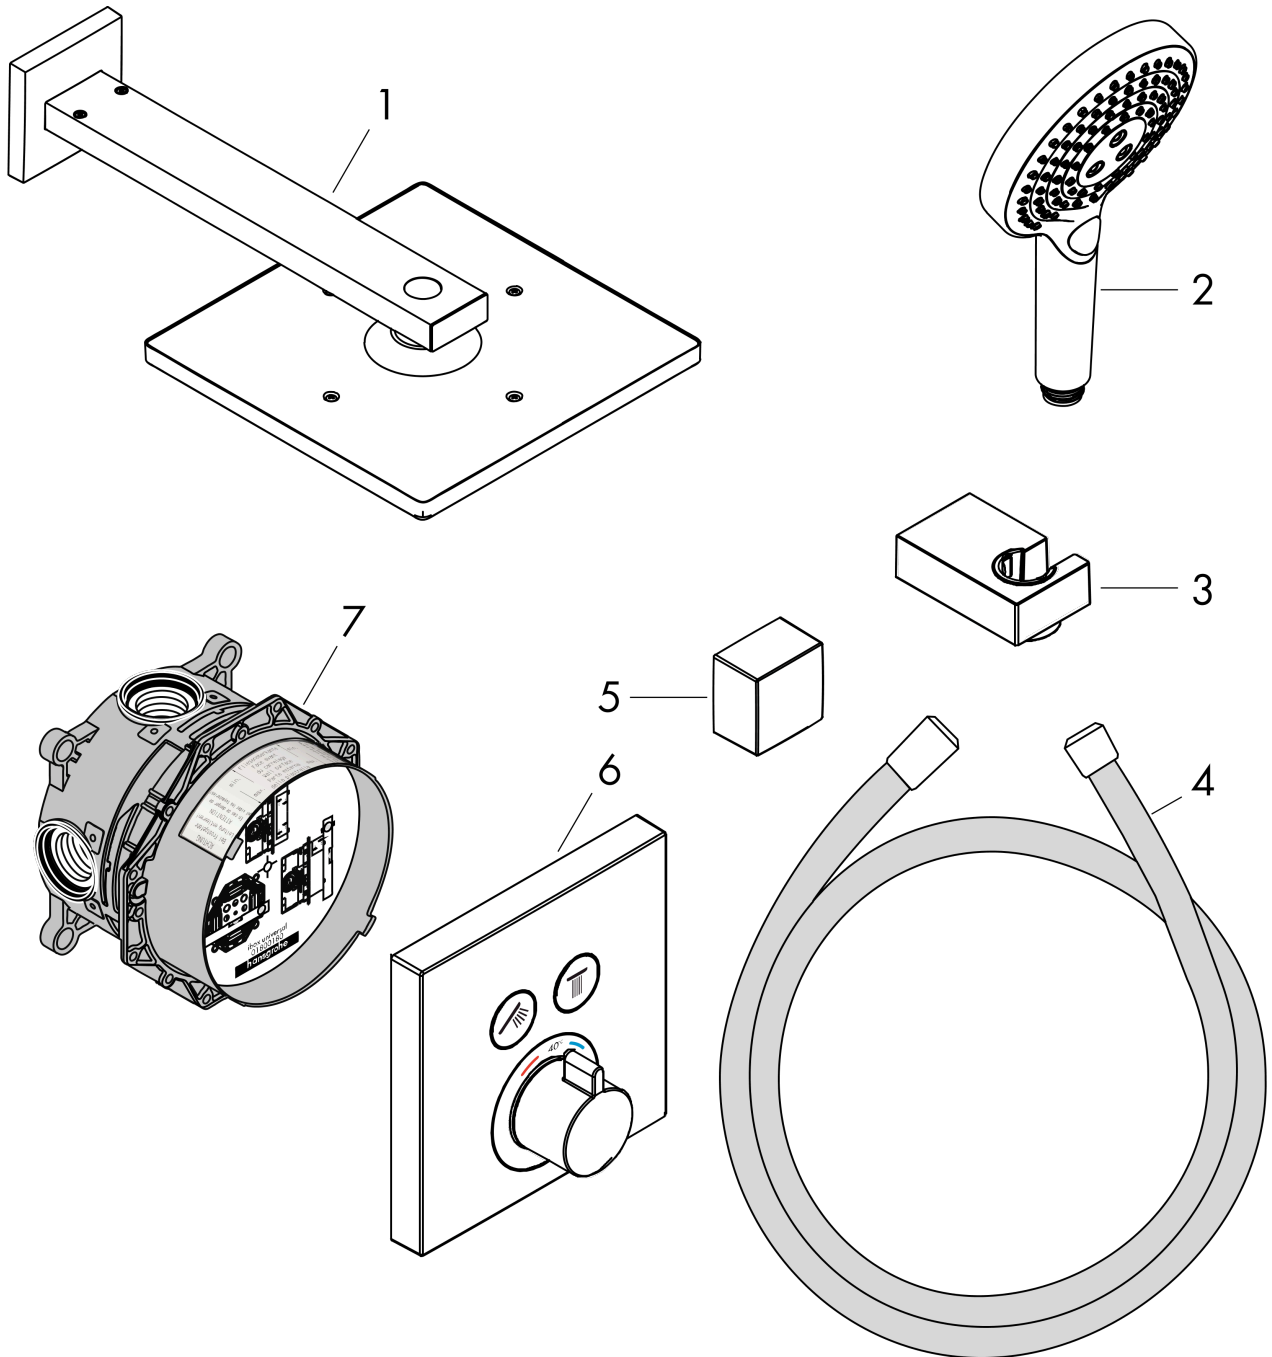

#### product features

- consists of: overhead shower, hand shower, shower thermostat, shower arm, shower holder, wall outlet, shower hose, basic set
- shower head size: 300 x 300 mm
- spray type overhead shower: RainAir
- spray type hand shower: Rain, RainAir, Whirl
- maximum flow rate at 3 bar: 17 l/min
- minimum flow pressure: 1,6 bar
- max. operating pressure: 6 bar
- thermostat: ShowerSelect
- pivot connector prevents hose from tangling
- connection type: basic set

### Product image

### Scale drawing

**Raindance E**  
**Shower system 300 1jet with ShowerSelect thermostat**  
 Finish: **Matt Black** Article Number: **27939670**

**Exploded Drawing**

Year of production: >10/20

**Raindance E**  
**Shower system 300 1jet with ShowerSelect thermostat**  
 Finish: **Matt Black** Article Number: **27939670**

**Spare part list**

Year of production: >10/20

Pos.	Description	Article Number	PC	PU
1	-	26238670	99	1
2	handshower	26530670	99	1
3	shower holder	28387670	99	1
4	shower hose Isiflex'B 1,25 m	28272670	99	1
5	Fixfit Hose Connection	26455670	99	1
6	Thermostat	15763670	99	1
7	concealed item	01800180	99	1