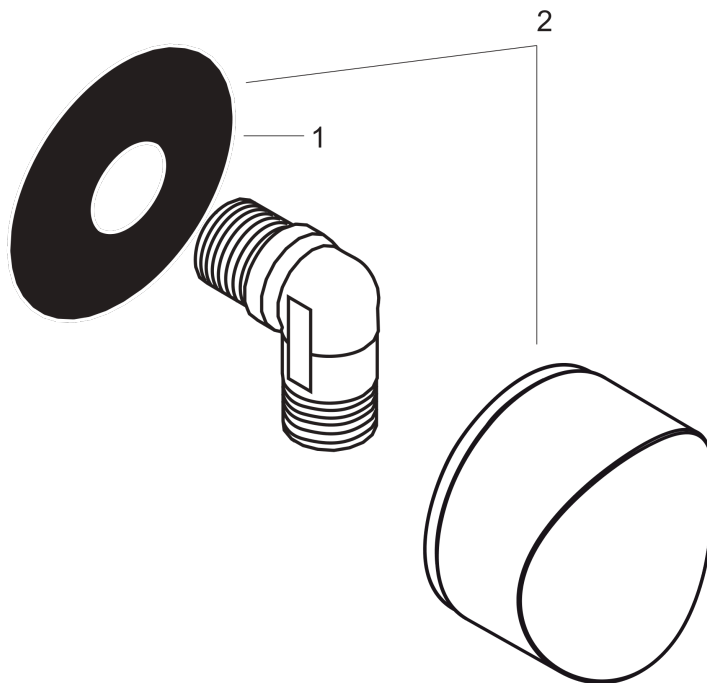

FixFit

Wall outlet S without non-return valve

Surface: **Chrome** Article Number: **27453000**

Description

product features

- metal connection angle
- connection type: G 1/2
- material cover: plastic

Product image

Scale drawing

FixFit

Wall outlet S without non-return valve

Surface: **Chrome** Article Number: **27453000**

Exploded Drawing

Year of production: >04/06

FixFit

Wall outlet S without non-return valve

Surface: **Chrome** Article Number: **27453000**

Spare part list

Year of production: >04/06

Pos.	Description	Article Number	Price	PU
1	support element	98557000	€ 5,24	1
2	cover	92451000	€ 11,31	1