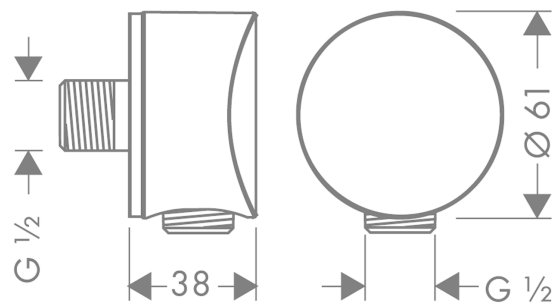

FixFit

Wall outlet S without non-return valve

Surface: **Chrome** Article Number: **27453000**

Description

product features

- metal connection angle
- connection type: G 1/2
- material cover: plastic

Product image

Scale drawing

FixFit

Wall outlet S without non-return valve

Surface: **Chrome** Article Number: **27453000**

Exploded Drawing

Year of production: >04/06

FixFit

Wall outlet S without non-return valve

Surface: **Chrome** Article Number: **27453000**

Spare part list

Year of production: >04/06

Pos.	Description	Article Number	Price	PU
1	support element	98557000	€ 5,24	1
2	cover	92451000	€ 11,31	1