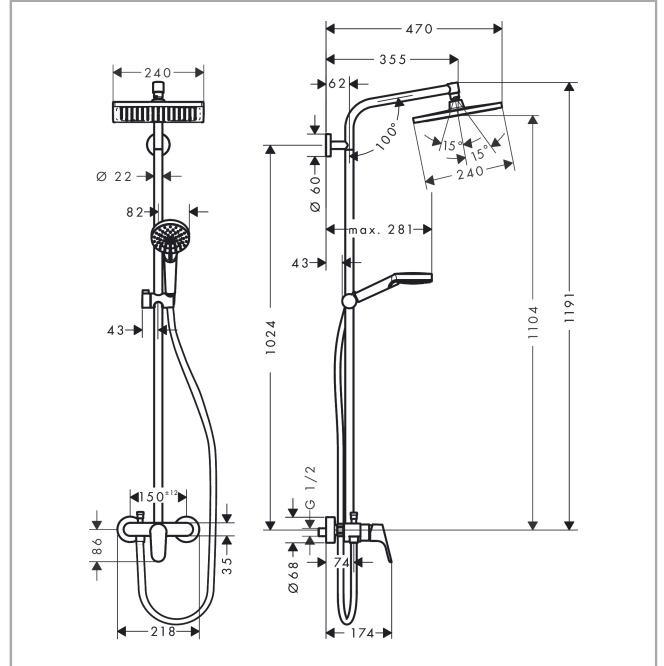

Scale drawing