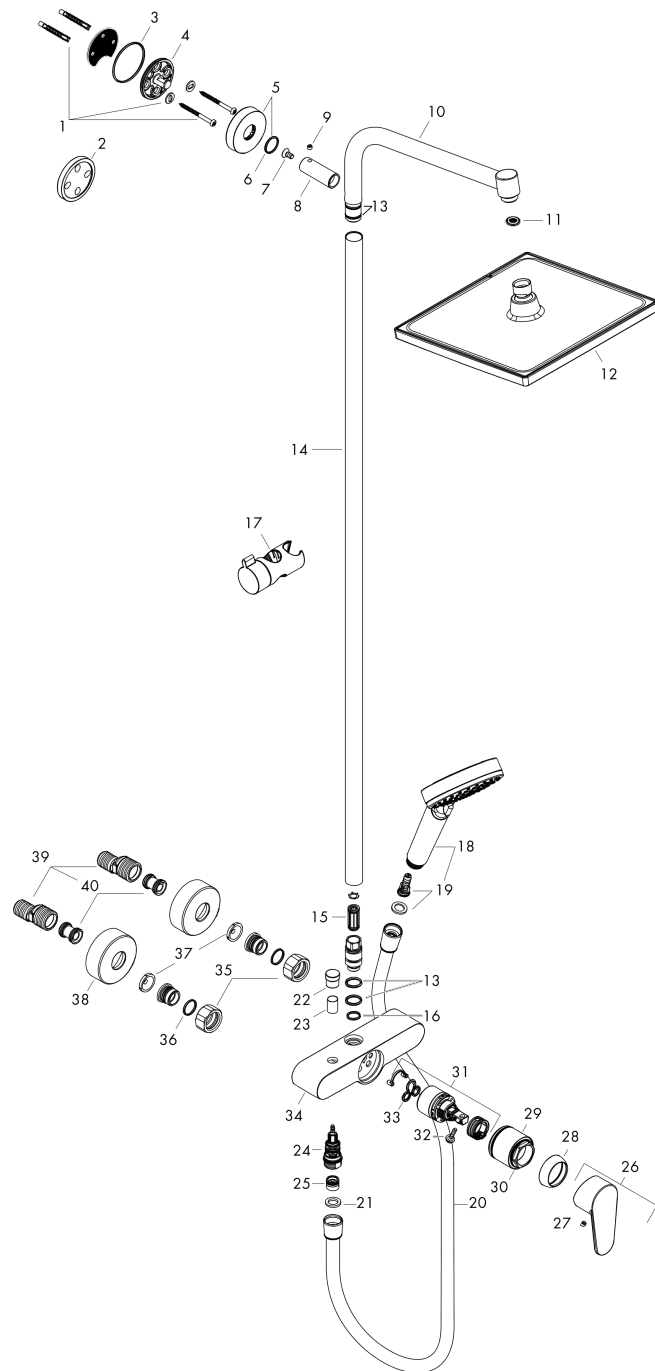

Crometta E
Showerpipe 240 1jet with single lever mixer
Finish: **Chrome** Article Number: **27284000**

Exploded Drawing

Year of production: >04/16

Crometta E
Showerpipe 240 1jet with single lever mixer
Finish: **Chrome** Article Number: **27284000**

Spare part list

Year of production: >04/16

Pos.	Description	Article Number	PC	PU
1	mounting set	96179000	4	1
2	tile-matching-disk 7 mm	95239000	5	1
3	O-Ring 50x2	98187000	1	1
4	wall flange	95688000	8	1
5	escutcheon Ø 60 mm	95692000	6	1
6	O-ring 20x2	98165000	1	1
7	screw	92137000	2	1
8	sleeve	92166000	9	1
9	hollow set screw M6x5	98447000	1	1
10	shower arm	93072000	15	1
11	filter packing	94246000	1	1
12	head shower	26726000	99	1
13	O-ring 15x2,5	98131000	1	1
14	pipe 1000 mm	96743000	12	1
15	noise reduction	95009000	3	1
16	O-ring 12x2,25	98382000	1	1
17	support, assy	92366000	9	1
18	handshower	26330400	99	1
19	filter insert	97708000	2	1
20	shower hose Isiflex'B 1,60 m	28276000	99	1
21	seal	98058000	1	1
22	diverter knob	97981000	6	1
23	sleeve	97979000	5	1
24	selector (invers)	95657000	9	1
25	non return valve	97980000	5	1
26	handle	98532000	8	1
27	screw cover	96338000	1	1
28	flange	97406000	6	1
29	nut	97977000	9	1
30	O-Ring 32x2	98193000	1	1
31	cartridge, assy	92730000	11	1
32	locking screw for handle	95140000	2	1
33	seal	95008000	3	1
34	installation unit cpl. without handle	93674000	19	1
35	set of nuts	96157000	8	1
36	O-ring 17x1,5	98137000	1	1
37	filter packing	96922000	3	1
38	escutcheon Ø 68 mm	96467000	6	1
39	set of S-unions (±12 mm)	94140000	10	1
40	noise reduction	96429000	2	1