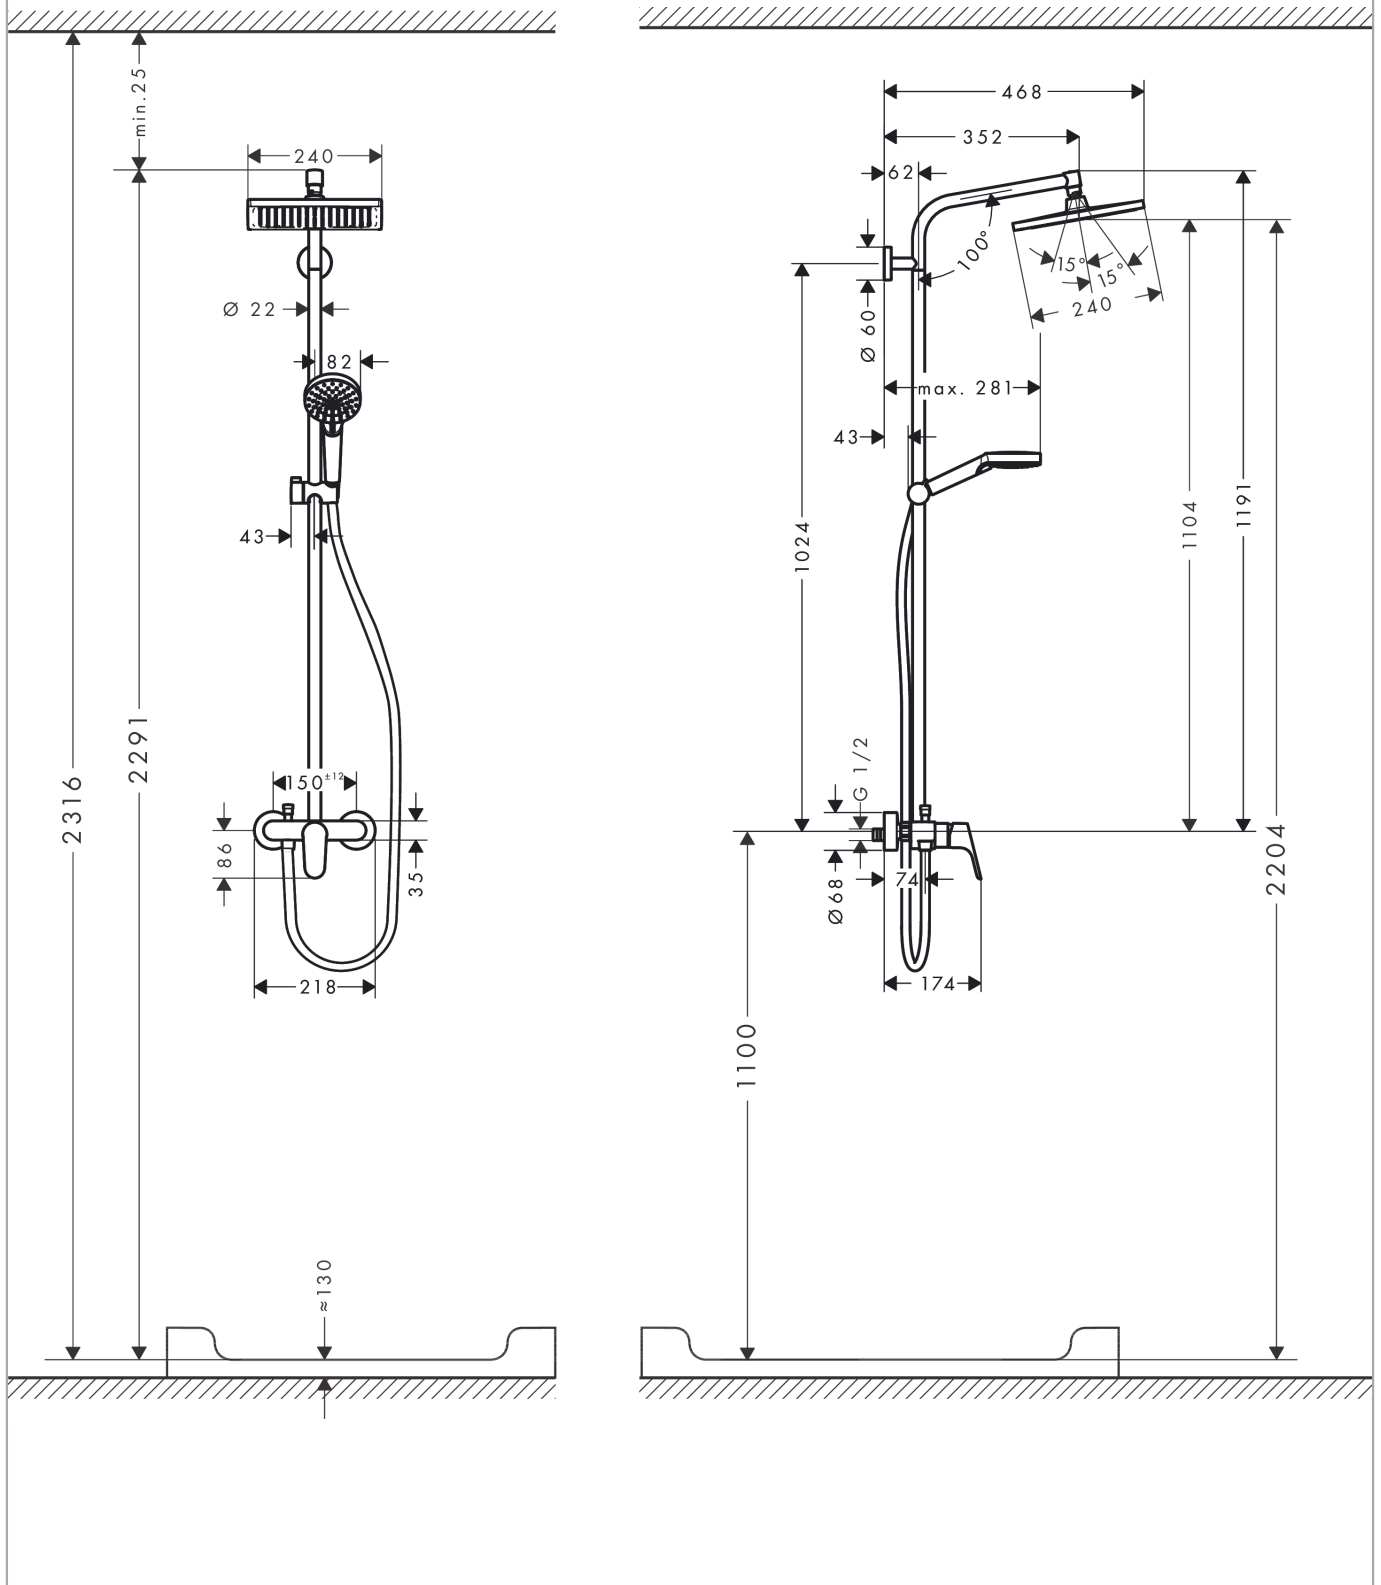

Crometta E
Showerpipe 240 1jet with single lever mixer
 Finish: **Chrome** Article Number: **27284000**

Description

product features

- consists of: overhead shower, hand shower, single lever shower mixer, shower hose, hand shower holder, shower bar
- overhead shower Crometta E 240
- shower head size overhead shower: 240 x 240 mm
- spray type overhead shower: Rain
- spray disc surface: chrome
- flow rate Rain spray (at 3 bar): 15 l/min
- spray type hand shower: Rain, IntenseRain
- flow rate of hand shower at 3 bar: 13 l/min
- maximum flow rate for Showerpipe at 3 bar: 15 l/min
- minimum flow pressure: 1,8 bar
- max. operating pressure: 10 bar
- ball-joint: overhead shower angle adjustable
- hand shower holder inclination angle can be adjusted by 45°
- pipe can be shortened in height
- shower bar diameter: 22 mm
- height-adjustable hand shower holder
- shower arm length overhead shower: 350 mm
- suitable for continuous flow water heaters with an output of 18 kW
- mounting type: exposed installation
- connection dimension DN15
- connection thread G ½
- centre distance 150 ± 12 mm
- ceramic cartridge
- temperature limitation not adjustable
- adjustable hot water limitation
- 2 functions

Technology

Certificates / Sustainability

Crometta E
Showerpipe 240 1jet with single lever mixer
 Finish: **Chrome** Article Number: **27284000**

Product image

Scale drawing

Flowchart

Crometta E
Showerpipe 240 1jet with single lever mixer
 Finish: **Chrome** Article Number: **27284000**

Installation examples

Crometta E
Showerpipe 240 1jet with single lever mixer
 Finish: **Chrome** Article Number: **27284000**

Exploded Drawing

Year of production: >04/16

Crometta E
Showerpipe 240 1jet with single lever mixer
 Finish: **Chrome** Article Number: **27284000**