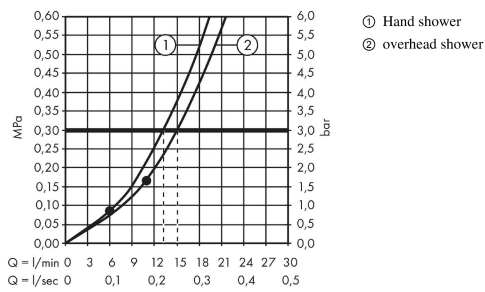

Crometta E
Showerpipe 240 1jet with single lever mixer
 Finish: **Chrome** Article Number: **27284000**

Description

product features

- consists of: overhead shower, hand shower, single lever shower mixer, shower hose, hand shower holder, shower bar
- overhead shower Crometta E 240
- shower head size overhead shower: 240 x 240 mm
- spray type overhead shower: Rain
- spray disc surface: chrome
- flow rate Rain spray (at 3 bar): 15 l/min
- spray type hand shower: Rain, IntenseRain
- flow rate of hand shower at 3 bar: 13 l/min
- maximum flow rate for Showerpipe at 3 bar: 15 l/min
- minimum flow pressure: 1,8 bar
- max. operating pressure: 10 bar
- ball-joint: overhead shower angle adjustable
- hand shower holder inclination angle can be adjusted by 45°
- pipe can be shortened in height
- shower bar diameter: 22 mm
- height-adjustable hand shower holder
- shower arm length overhead shower: 350 mm
- suitable for continuous flow water heaters with an output of 18 kW
- mounting type: exposed installation
- connection dimension DN15
- connection thread G ½
- centre distance 150 ± 12 mm
- ceramic cartridge
- temperature limitation not adjustable
- adjustable hot water limitation
- 2 functions

Technology

Certificates / Sustainability

Crometta E
Showerpipe 240 1jet with single lever mixer
 Finish: **Chrome** Article Number: **27284000**

Product image

Scale drawing

Flowchart

Crometta E
Showerpipe 240 1jet with single lever mixer
 Finish: **Chrome** Article Number: **27284000**