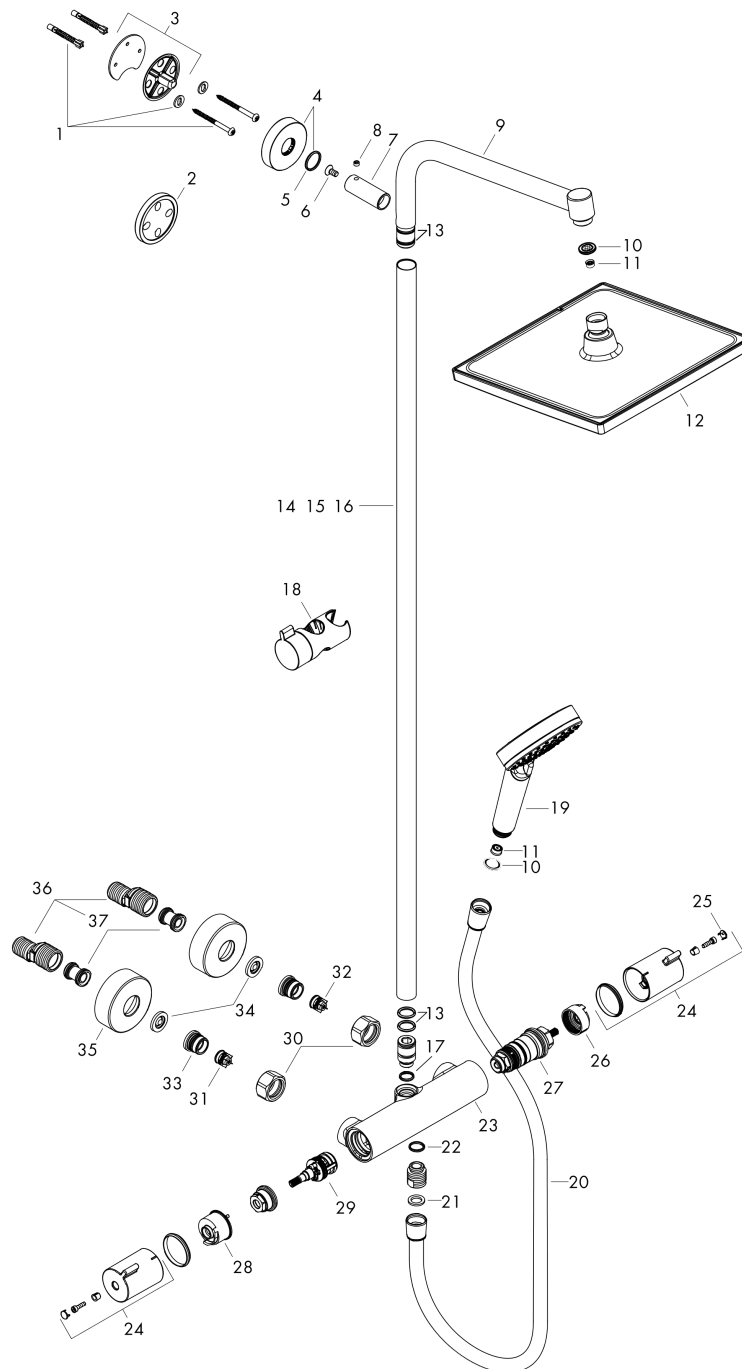

Crometta E
Showerpipe 240 1jet EcoSmart with thermostat
Finish: **Chrome** Article Number: **27281000**

Exploded Drawing

Year of production: >12/20

Crometta E
Showerpipe 240 1jet EcoSmart with thermostat
Finish: **Chrome** Article Number: **27281000**

Spare part list

Year of production: >12/20

Pos.	Description	Article Number	PC	PU
1	mounting set	96179000	4	1
2	tile-matching-disk 7 mm	95239000	5	1
3	wall flange	95688000	8	1
4	escutcheon Ø 60 mm	95692000	6	1
5	O-ring 20x2,5	92602000	2	1
6	screw	92137000	2	1
7	sleeve	92166000	9	1
8	hollow set screw M6x5	98447000	1	1
9	shower arm	93072000	15	1
10	filter packing	94246000	1	1
11	flow limiter (9 l/min)	95659000	3	1
12	head shower	26727000	99	1
13	O-ring 15x2,5	98131000	1	1
14	pipe 1000 mm	96743000	12	1
15	pipe 1200 mm	95665000	12	1
16	pipe 1450 mm	96770000	18	1
17	O-ring 12x2,25	98382000	1	1
18	support, assy	92366000	9	1
19	handshower	26332400	99	1
20	shower hose Isiflex'B 1,60 m	28276000	99	1
21	seal	98058000	1	1
22	O-ring 14x2	98129000	1	1
23	Thermostat	93352000	19	1
24	handle	92836000	9	1
25	cover cap	95433000	2	1
26	safety set for temperature control	95041000	5	1
27	thermostat cartridge	94282000	15	1
28	stop ring for flow control	98674000	3	1
29	shut off unit with selector	96509000	13	1
30	set of nuts	96157000	8	1
31	non return valve (pressure-resistant up to 2 MPa)	93136000	8	1
32	non return valve	96737000	8	1
33	O-ring 17x1,5	98137000	1	1
34	filter packing	96922000	3	1
35	escutcheon Ø 68 mm	96467000	6	1
36	set of S-unions (±12 mm)	94140000	10	1
37	noise reduction	96429000	2	1