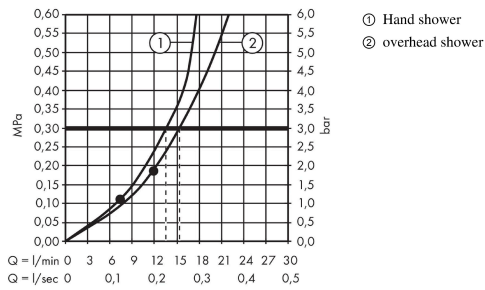

Crometta E
Showerpipe 240 1jet with thermostat
Finish: **Chrome** Article Number: **27271000**

Product image

Scale drawing

Flowchart