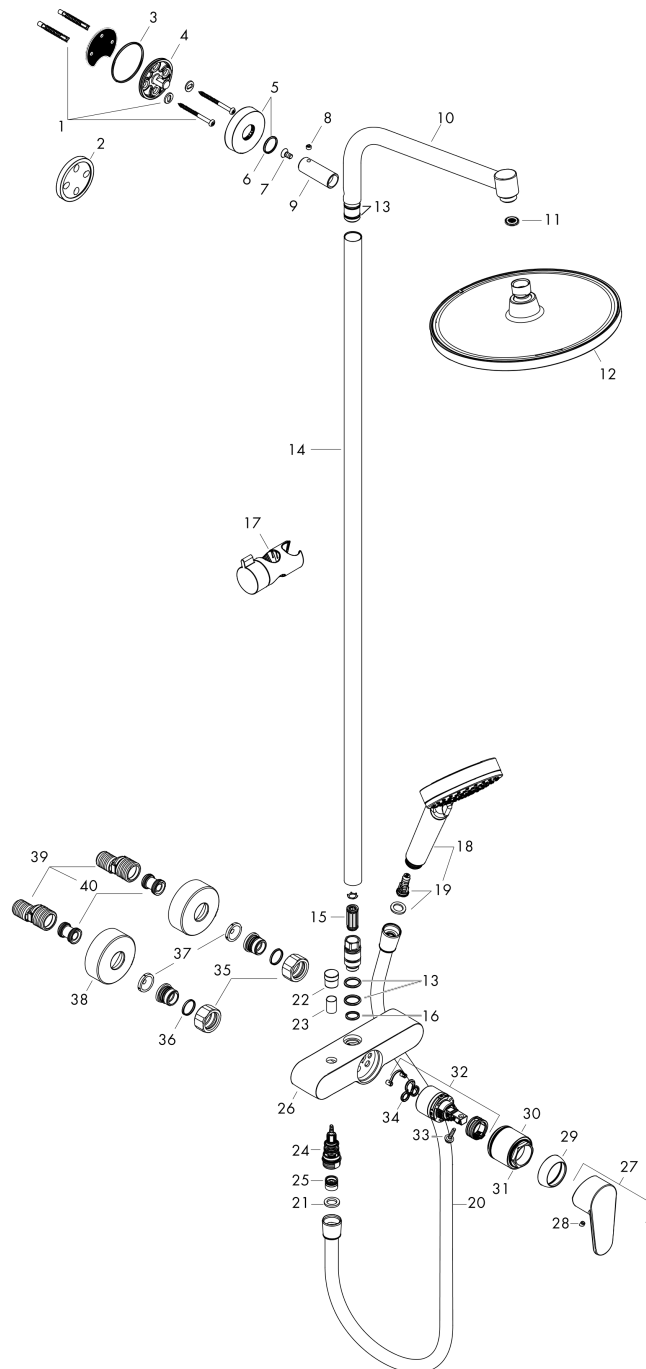

Crometta S
Showerpipe 240 1jet with single lever mixer
Finish: **Chrome** Article Number: **27269000**

Exploded Drawing

Year of production: >04/16

Crometta S
Showerpipe 240 1jet with single lever mixer
Finish: **Chrome** Article Number: **27269000**

Spare part list

Year of production: >04/16

Pos.	Description	Article Number	PC	PU
1	mounting set	96179000	4	1
2	tile-matching-disk 7 mm	95239000	5	1
3	O-Ring 50x2	98187000	1	1
4	wall flange	95688000	8	1
5	escutcheon Ø 60 mm	95692000	6	1
6	O-ring 20x2	98165000	1	1
7	screw	92137000	2	1
8	hollow set screw M6x5	98447000	1	1
9	sleeve	92166000	9	1
10	shower arm	93072000	15	1
11	filter packing	94246000	1	1
12	head shower	26723000	99	1
13	O-ring 15x2,5	98131000	1	1
14	pipe 1000 mm	96743000	12	1
15	noise reduction	95009000	3	1
16	O-ring 12x2,25	98382000	1	1
17	support, assy	92366000	9	1
18	handshower	26330400	99	1
19	filter insert	97708000	2	1
20	shower hose Isiflex'B 1,60 m	28276000	99	1
21	seal	98058000	1	1
22	diverter knob	97981000	6	1
23	sleeve	97979000	5	1
24	selector (invers)	95657000	9	1
25	non return valve	97980000	5	1
26	installation unit cpl. without handle	93674000	19	1
27	handle	98532000	8	1
28	screw cover	96338000	1	1
29	flange	97406000	6	1
30	nut	97977000	9	1
31	O-Ring 32x2	98193000	1	1
32	cartridge, assy	92730000	11	1
33	locking screw for handle	95140000	2	1
34	seal	95008000	3	1
35	set of nuts	96157000	8	1
36	O-ring 17x1,5	98137000	1	1
37	filter packing	96922000	3	1
38	escutcheon Ø 68 mm	96467000	6	1
39	set of S-unions (±12 mm)	94140000	10	1