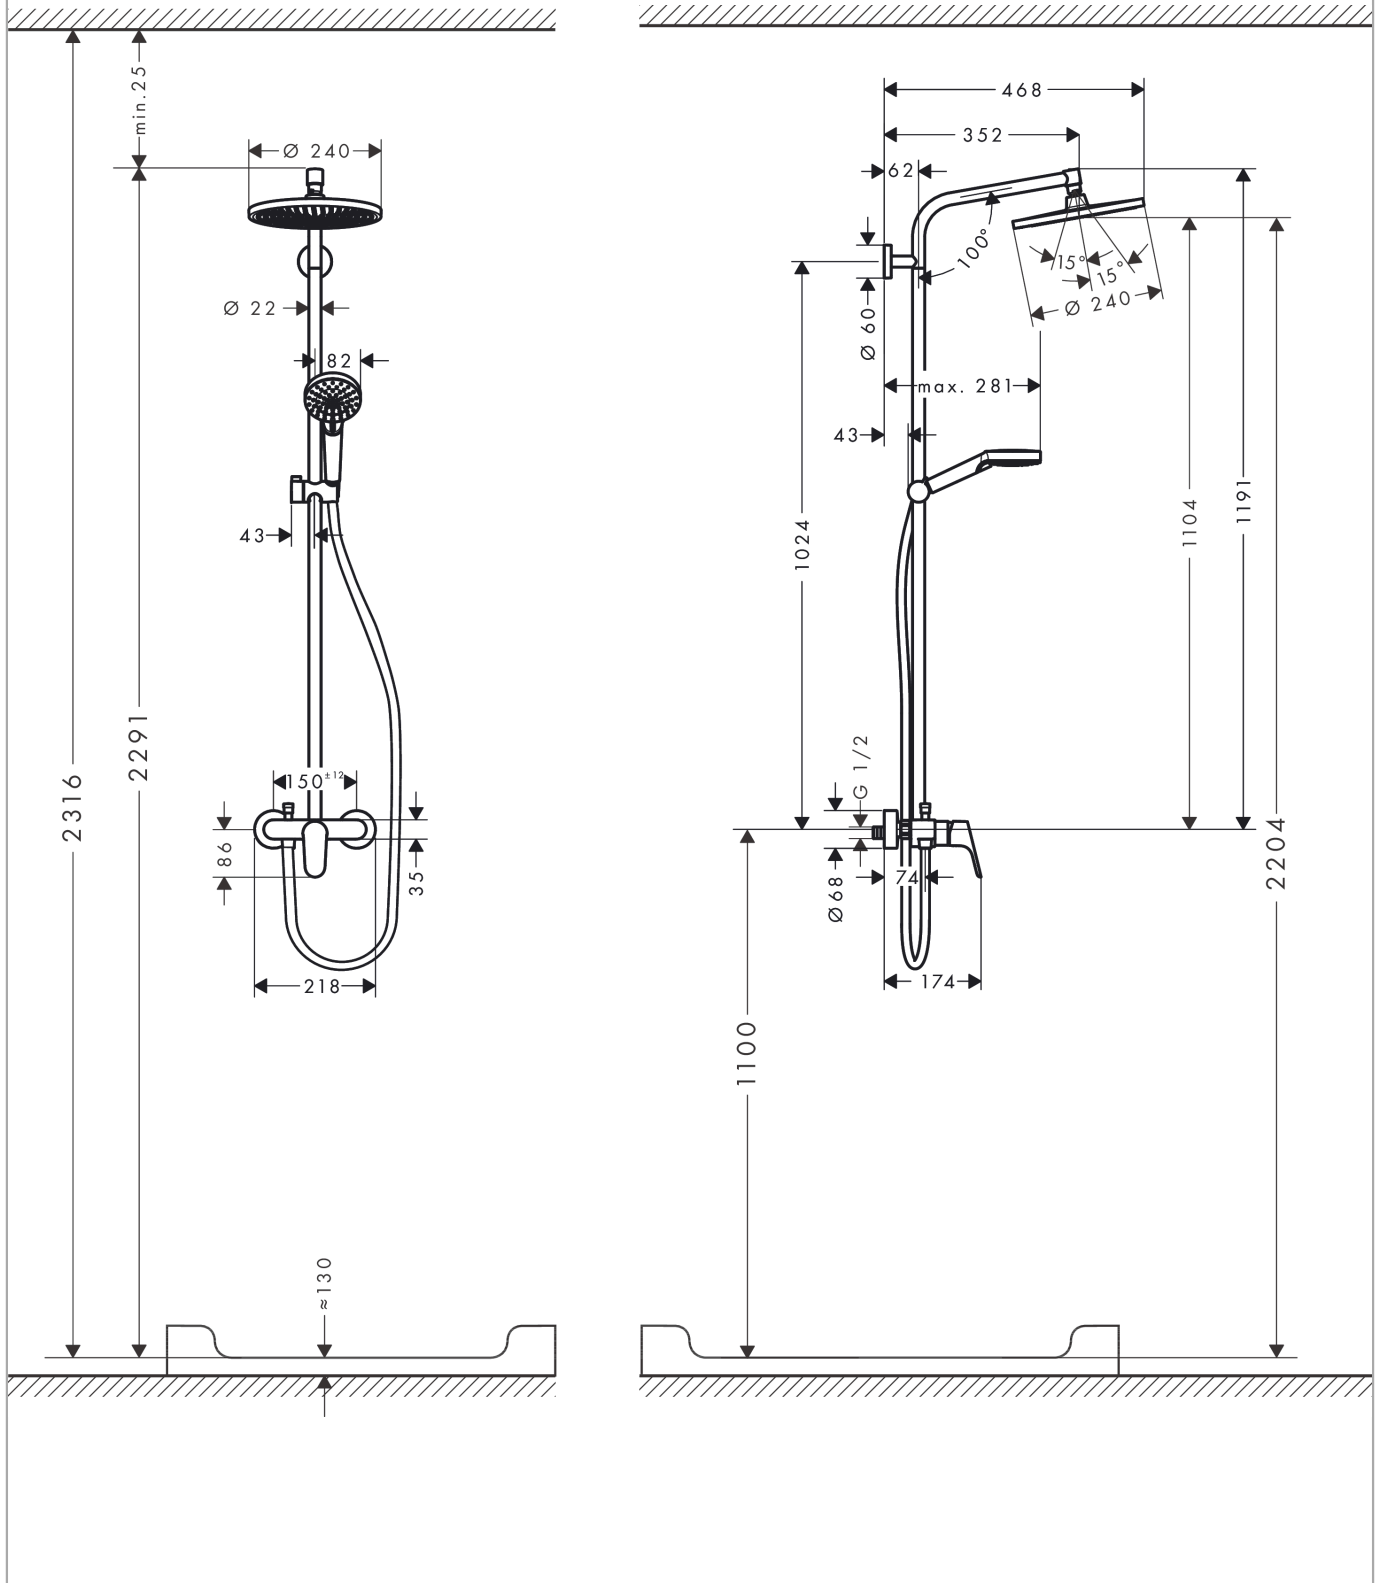

Crometta S
Showerpipe 240 1jet with single lever mixer
 Finish: **Chrome** Article Number: **27269000**

Description

product features

- consists of: overhead shower, hand shower, single lever shower mixer, shower hose, hand shower holder, shower bar
- overhead shower Crometta S 240
- shower head size overhead shower: 240 mm
- spray type overhead shower: Rain
- spray disc surface: chrome
- flow rate Rain spray (at 3 bar): 15 l/min
- spray type hand shower: Rain, IntenseRain
- flow rate of hand shower at 3 bar: 13 l/min
- maximum flow rate for Showerpipe at 3 bar: 15 l/min
- minimum flow pressure: 1,8 bar
- max. operating pressure: 10 bar
- ball-joint: overhead shower angle adjustable
- hand shower holder inclination angle can be adjusted by 45°
- pipe can be shortened in height
- shower bar diameter: 22 mm
- height-adjustable hand shower holder
- shower arm length overhead shower: 350 mm
- suitable for continuous flow water heaters with an output of 18 kW
- mounting type: exposed installation
- connection dimension DN15
- connection thread G ½
- centre distance 150 ± 12 mm
- ceramic cartridge
- temperature limitation not adjustable
- adjustable hot water limitation
- 2 functions

Technology

Certificates / Sustainability

Crometta S
Showerpipe 240 1jet with single lever mixer
 Finish: **Chrome** Article Number: **27269000**

Product image

Scale drawing

Flowchart

Crometta S
Showerpipe 240 1jet with single lever mixer
 Finish: **Chrome** Article Number: **27269000**

Installation examples

Crometta S
Showerpipe 240 1jet with single lever mixer
 Finish: **Chrome** Article Number: **27269000**

Exploded Drawing

Year of production: >04/16

Crometta S
Showerpipe 240 1jet with single lever mixer
 Finish: **Chrome** Article Number: **27269000**