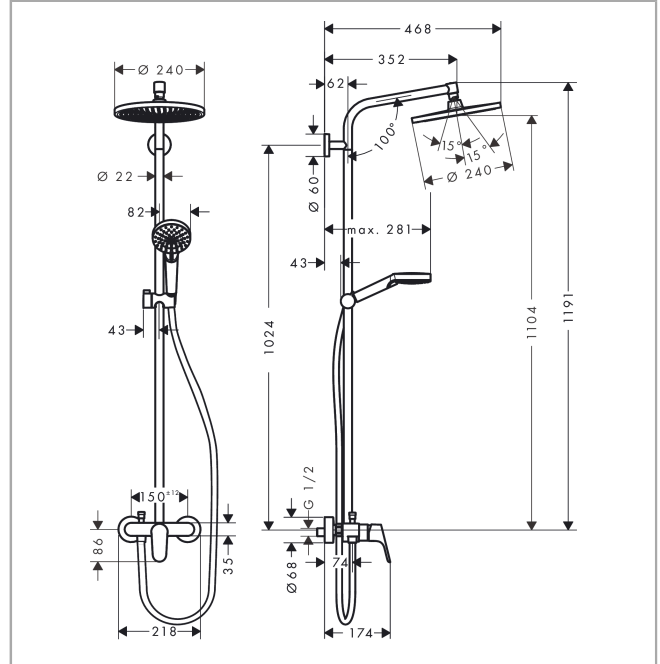

Crometta S
Showerpipe 240 1jet with single lever mixer
 Finish: **Chrome** Article Number: **27269000**

Description

product features

- consists of: overhead shower, hand shower, single lever shower mixer, shower hose, hand shower holder, shower bar
- overhead shower Crometta S 240
- shower head size overhead shower: 240 mm
- spray type overhead shower: Rain
- spray disc surface: chrome
- flow rate Rain spray (at 3 bar): 15 l/min
- spray type hand shower: Rain, IntenseRain
- flow rate of hand shower at 3 bar: 13 l/min
- maximum flow rate for Showerpipe at 3 bar: 15 l/min
- minimum flow pressure: 1,8 bar
- max. operating pressure: 10 bar
- ball-joint: overhead shower angle adjustable
- hand shower holder inclination angle can be adjusted by 45°
- pipe can be shortened in height
- shower bar diameter: 22 mm
- height-adjustable hand shower holder
- shower arm length overhead shower: 350 mm
- suitable for continuous flow water heaters with an output of 18 kW
- mounting type: exposed installation
- connection dimension DN15
- connection thread G ½
- centre distance 150 ± 12 mm
- ceramic cartridge
- temperature limitation not adjustable
- adjustable hot water limitation
- 2 functions

Technology

Certificates / Sustainability

Crometta S
Showerpipe 240 1jet with single lever mixer
 Finish: **Chrome** Article Number: **27269000**

Product image

Scale drawing

Flowchart

Crometta S
Showerpipe 240 1jet with single lever mixer
 Finish: **Chrome** Article Number: **27269000**