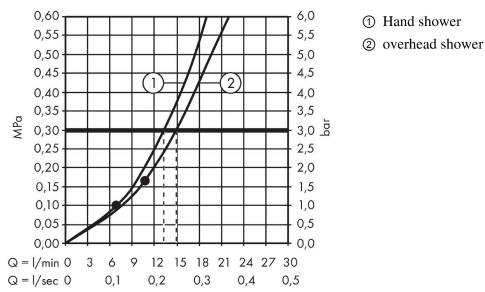

Crometta S
Showerpipe 240 1jet with single lever mixer
 Finish: **Chrome** Article Number: **27269000**

Description

product features

- consists of: overhead shower, hand shower, single lever shower mixer, shower hose, hand shower holder, shower bar
- overhead shower Crometta S 240
- shower head size overhead shower: 240 mm
- spray type overhead shower: Rain
- spray disc surface: chrome
- flow rate Rain spray (at 3 bar): 15 l/min
- spray type hand shower: Rain, IntenseRain
- flow rate of hand shower at 3 bar: 13 l/min
- maximum flow rate for Showerpipe at 3 bar: 15 l/min
- minimum flow pressure: 1,8 bar
- max. operating pressure: 10 bar
- ball-joint: overhead shower angle adjustable
- hand shower holder inclination angle can be adjusted by 45°
- pipe can be shortened in height
- shower bar diameter: 22 mm
- height-adjustable hand shower holder
- shower arm length overhead shower: 350 mm
- suitable for continuous flow water heaters with an output of 18 kW
- mounting type: exposed installation
- connection dimension DN15
- connection thread G ½
- centre distance 150 ± 12 mm
- ceramic cartridge
- temperature limitation not adjustable
- adjustable hot water limitation
- 2 functions

Technology

Certificates / Sustainability

Crometta S
Showerpipe 240 1jet with single lever mixer
 Finish: **Chrome** Article Number: **27269000**

Product image

Scale drawing

Flowchart

Crometta S
Showerpipe 240 1jet with single lever mixer
 Finish: **Chrome** Article Number: **27269000**