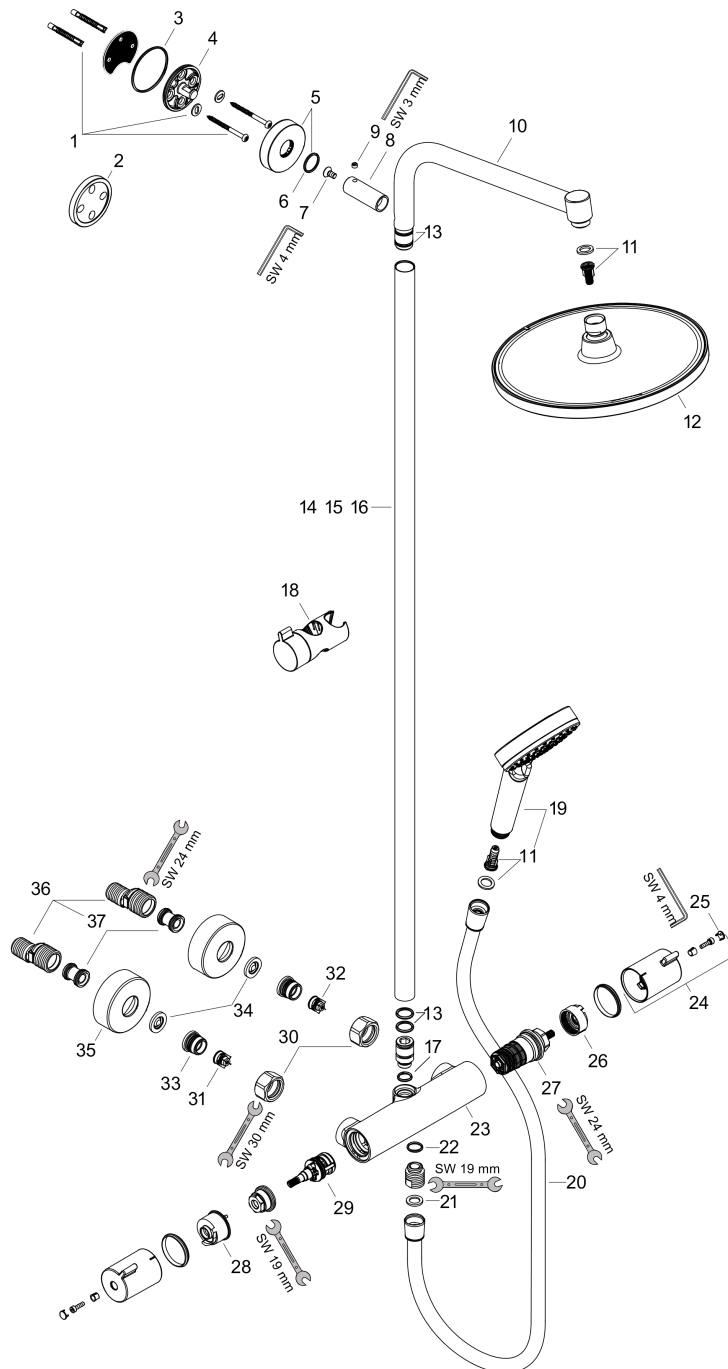

Crometta S
Showerpipe 240 1jet with thermostat
Finish: **Chrome** Article Number: **27267000**

Exploded Drawing

Year of production: >06/19

Crometta S
Showerpipe 240 1jet with thermostat
Finish: **Chrome** Article Number: **27267000**

Spare part list

Year of production: >06/19

Pos.	Description	Article Number	PC	PU
1	mounting set	96179000	4	1
2	tile-matching-disk 7 mm	95239000	5	1
3	O-Ring 50x2	98187000	1	1
4	wall flange	95688000	8	1
5	escutcheon Ø 60 mm	95692000	6	1
6	O-ring 20x2	98165000	1	1
7	screw	92137000	2	1
8	sleeve	92166000	9	1
9	hollow set screw M6x5	98447000	1	1
10	shower arm	93072000	15	1
11	filter insert	97708000	2	1
12	head shower	26723000	99	1
13	O-ring 15x2,5	98131000	1	1
14	pipe 1000 mm	96743000	12	1
15	pipe 1200 mm	95665000	12	1
16	pipe 1450 mm	96770000	18	1
17	O-ring 12x2,25	98382000	1	1
18	support, assy	92366000	9	1
19	handshower	26330400	99	1
20	shower hose Isiflex'B 1,60 m	28276000	99	1
21	seal	98058000	1	1
22	O-ring 14x2	98129000	1	1
23	Thermostat	93352000	19	1
24	handle	92836000	9	1
25	cover cap	95433000	2	1
26	safety set for temperature control	95041000	5	1
27	thermostat cartridge	94282000	15	1
28	stop ring for flow control	98674000	3	1
29	shut off unit with selector	96509000	13	1
30	set of nuts	96157000	8	1
31	non return valve (pressure-resistant up to 2 MPa)	93136000	8	1
32	non return valve	96737000	8	1
33	O-ring 17x1,5	98137000	1	1
34	filter packing	96922000	3	1
35	escutcheon Ø 68 mm	96467000	6	1
36	set of S-unions (±12 mm)	94140000	10	1
37	noise reduction	96429000	2	1