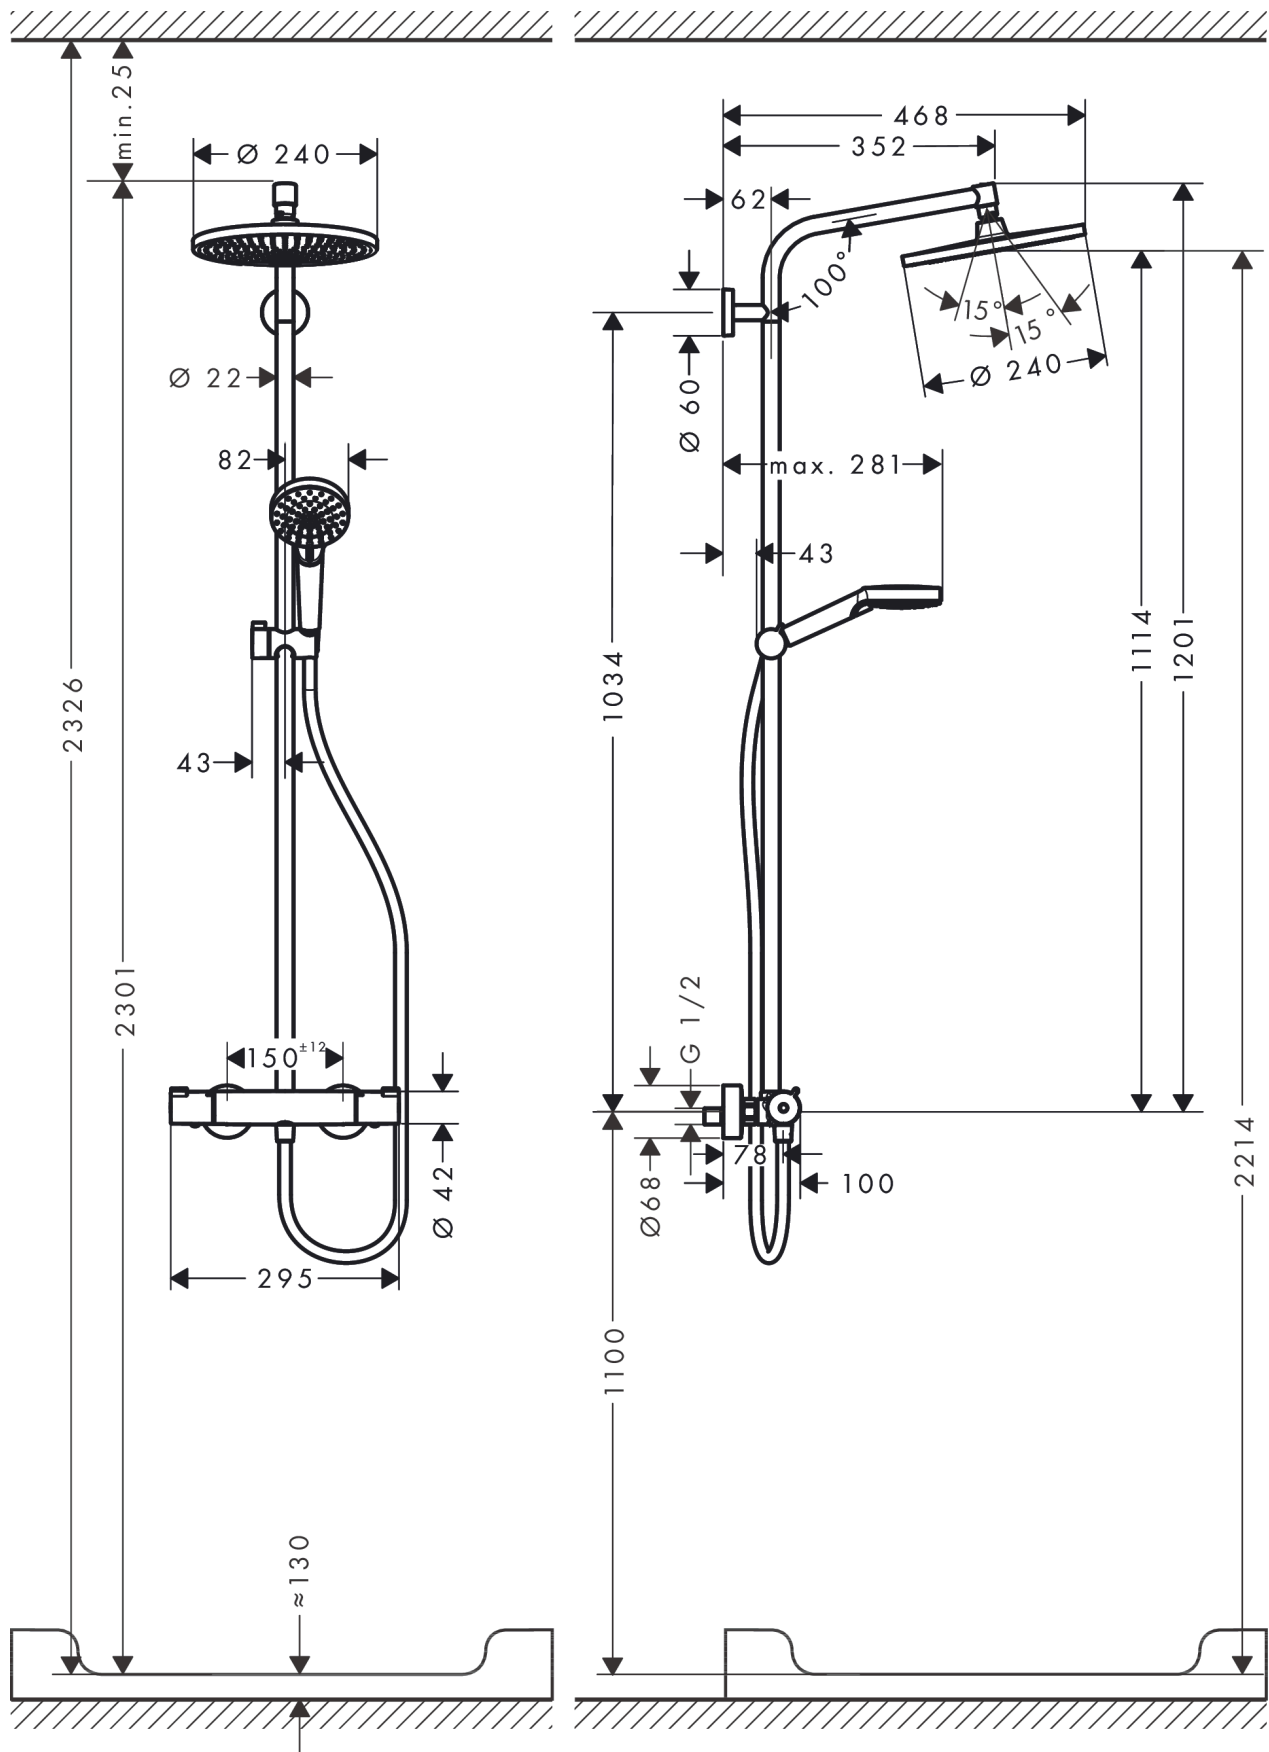

Crometta S
Showerpipe 240 1jet with thermostat
Finish: **Chrome** Article Number: **27267000**

Installation examples