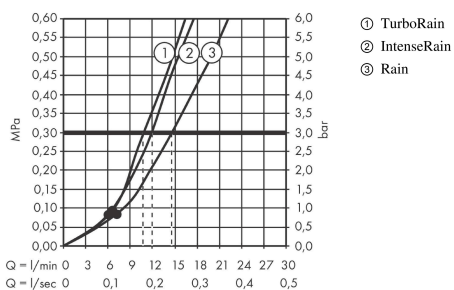

Croma Select S Hand shower 110 Vario

Finish: **White/Chrome** Article Number: **26802400**

Description

product features

- shower head size: 110 mm
- spray type: Rain, IntenseRain, TurboRain
- convenient spray selection via Select button
- spray disc surface: easy cleanable plastic spray disc, white
- maximum flow rate at 3 bar: 14,7 l/min
- minimum flow pressure: 1 bar
- with internal water conduction
- rinseable screen seal
- connection thread G 1/2
- suitable for continuous flow water heaters

Technology

Certificates / Sustainability

Product image

Scale drawing

Flowchart

The consumption was measured in combination with the appropriate fittings (thermostat/mixer/ in-wall valve) to reflect actual application in practice.