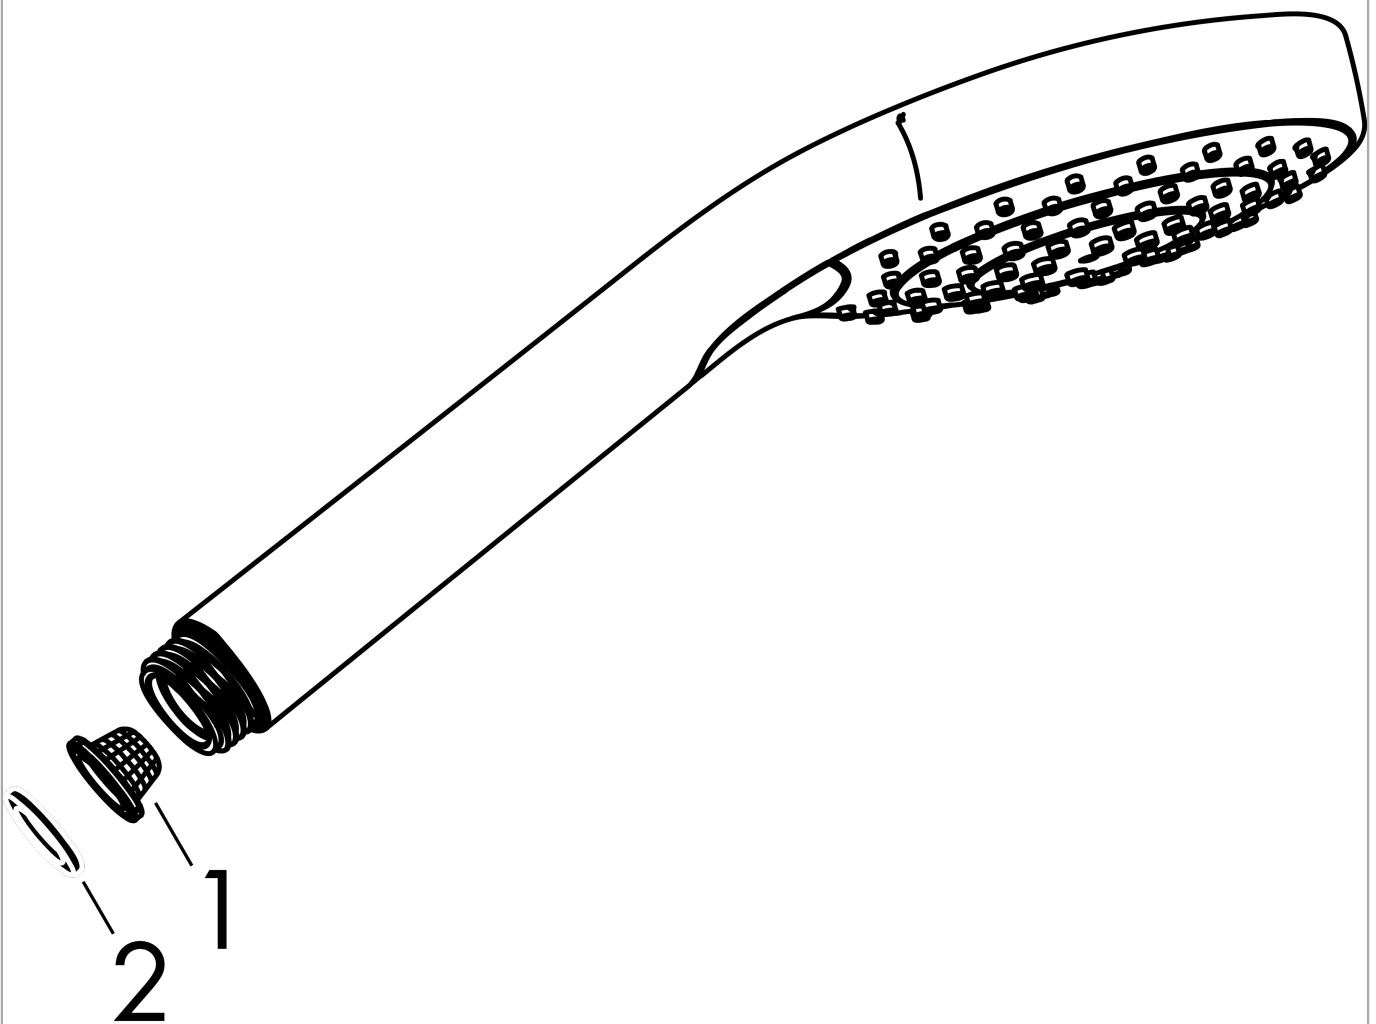

Croma Select S Hand shower 110 Vario

Finish: **White/Chrome** Article Number: **26802400**

Description

product features

- shower head size: 110 mm
- spray type: Rain, IntenseRain, TurboRain
- convenient spray selection via Select button
- spray disc surface: easy cleanable plastic spray disc, white
- maximum flow rate at 3 bar: 14,7 l/min
- minimum flow pressure: 1 bar
- with internal water conduction
- rinseable screen seal
- connection thread G 1/2
- suitable for continuous flow water heaters

Technology

Certificates / Sustainability

Product image

Scale drawing

Flowchart

The consumption was measured in combination with the appropriate fittings (thermostat/mixer/ in-wall valve) to reflect actual application in practice.

Croma Select S
Hand shower 110 Vario
Finish: **White/Chrome**

Article Number: **26802400**

Exploded Drawing

Year of production: >07/15

**Croma Select S
Hand shower 110 Vario**

Finish: **White/Chrome** Article Number: **26802400**