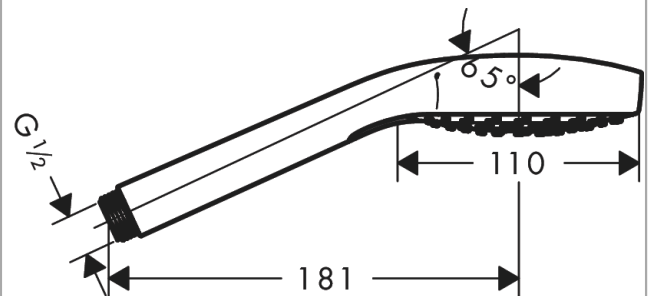

Croma Select S Hand shower 110 Vario

Finish: **White/Chrome** Article Number: **26802400**

Description

product features

- shower head size: 110 mm
- spray type: Rain, IntenseRain, TurboRain
- convenient spray selection via Select button
- spray disc surface: easy cleanable plastic spray disc, white
- maximum flow rate at 3 bar: 14,7 l/min
- minimum flow pressure: 1 bar
- with internal water conduction
- rinseable screen seal
- connection thread G 1/2
- suitable for continuous flow water heaters

Technology

Certificates / Sustainability

Product image

Scale drawing

Flowchart

The consumption was measured in combination with the appropriate fittings (thermostat/mixer/ in-wall valve) to reflect actual application in practice.

Croma Select S
Hand shower 110 Vario
Finish: **White/Chrome**

Article Number: **26802400**

Exploded Drawing

Year of production: >07/15

**Croma Select S
Hand shower 110 Vario**

Finish: **White/Chrome** Article Number: **26802400**