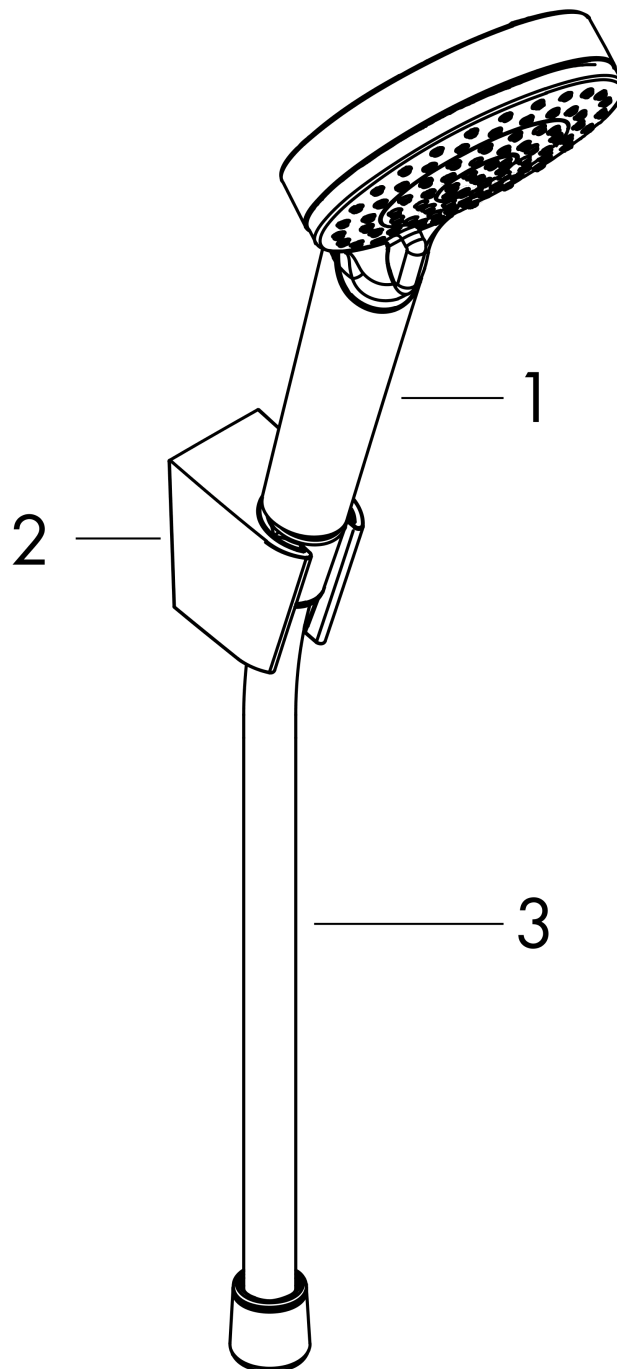

Crometta

Shower holder set 100 Vario with shower hose 160 cm

Finish: **White/Chrome** Article Number: **26692400**

Description

product features

- consists of: hand shower, shower holder, shower hose
- shower head size: 100 mm
- integrated support function
- spray type: Rain, IntenseRain
- spray type adjustment by turning spray disc
- maximum flow rate at 3 bar: 13,8 l/min
- minimum flow pressure: 1 bar
- operating pressure: min. 1 bar/max. 6 bar
- pivot connector prevents hose from tangling
- shower holder made of plastic
- wall mounting: screw fastening
- rinseable screen seal

Technology

Product image

Scale drawing

Flowchart

The consumption was measured in combination with the appropriate fittings (thermostat/mixer/ in-wall valve) to reflect actual application in practice.

Crometta

Shower holder set 100 Vario with shower hose 160 cm

Finish: **White/Chrome** Article Number: **26692400**

Exploded Drawing

Year of production: >11/21

Crometta

Shower holder set 100 Vario with shower hose 160 cm

Finish: **White/Chrome** Article Number: **26692400**

Spare part list

Year of production: >11/21

Pos.	Description	Article Number	PC	PU
1	handshower	26330400	98	1
2	shower holder	28331000	98	1
3	shower hose Isiflex'B 1,60 m	28276000	98	1