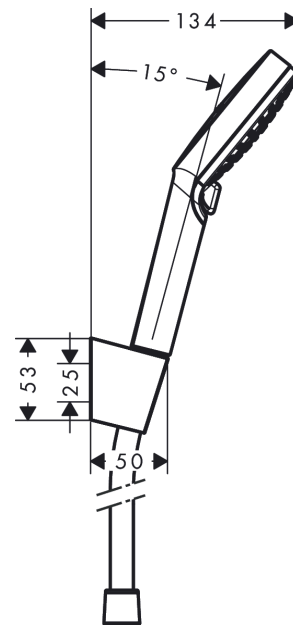

Crometta

Shower holder set 100 Vario with shower hose 160 cm

Finish: **White/Chrome** Article Number: **26692400**

Description

product features

- consists of: hand shower, shower holder, shower hose
- shower head size: 100 mm
- integrated support function
- spray type: Rain, IntenseRain
- spray type adjustment by turning spray disc
- maximum flow rate at 3 bar: 13,8 l/min
- minimum flow pressure: 1 bar
- operating pressure: min. 1 bar/max. 6 bar
- pivot connector prevents hose from tangling
- shower holder made of plastic
- wall mounting: screw fastening
- rinseable screen seal

Technology

Product image

Scale drawing

Flowchart

The consumption was measured in combination with the appropriate fittings (thermostat/mixer/ in-wall valve) to reflect actual application in practice.

Crometta

Shower holder set 100 Vario with shower hose 160 cm

Finish: **White/Chrome** Article Number: **26692400**

Exploded Drawing

Year of production: >11/21

Crometta

Shower holder set 100 Vario with shower hose 160 cm

Finish: **White/Chrome** Article Number: **26692400**

Spare part list

Year of production: >11/21

Pos.	Description	Article Number	PC	PU
1	handshower	26330400	98	1
2	shower holder	28331000	98	1
3	shower hose Isiflex'B 1,60 m	28276000	98	1