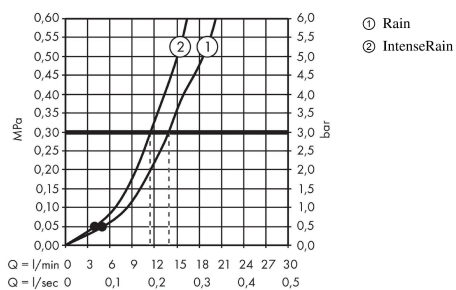

Crometta

Shower holder set 100 Vario with shower hose 160 cm

Finish: **White/Chrome** Article Number: **26692400**

Description

product features

- consists of: hand shower, shower holder, shower hose
- shower head size: 100 mm
- integrated support function
- spray type: Rain, IntenseRain
- spray type adjustment by turning spray disc
- maximum flow rate at 3 bar: 13,8 l/min
- minimum flow pressure: 1 bar
- operating pressure: min. 1 bar/max. 6 bar
- pivot connector prevents hose from tangling
- shower holder made of plastic
- wall mounting: screw fastening
- rinseable screen seal

Technology

Product image

Scale drawing

Flowchart

The consumption was measured in combination with the appropriate fittings (thermostat/mixer/ in-wall valve) to reflect actual application in practice.

Crometta