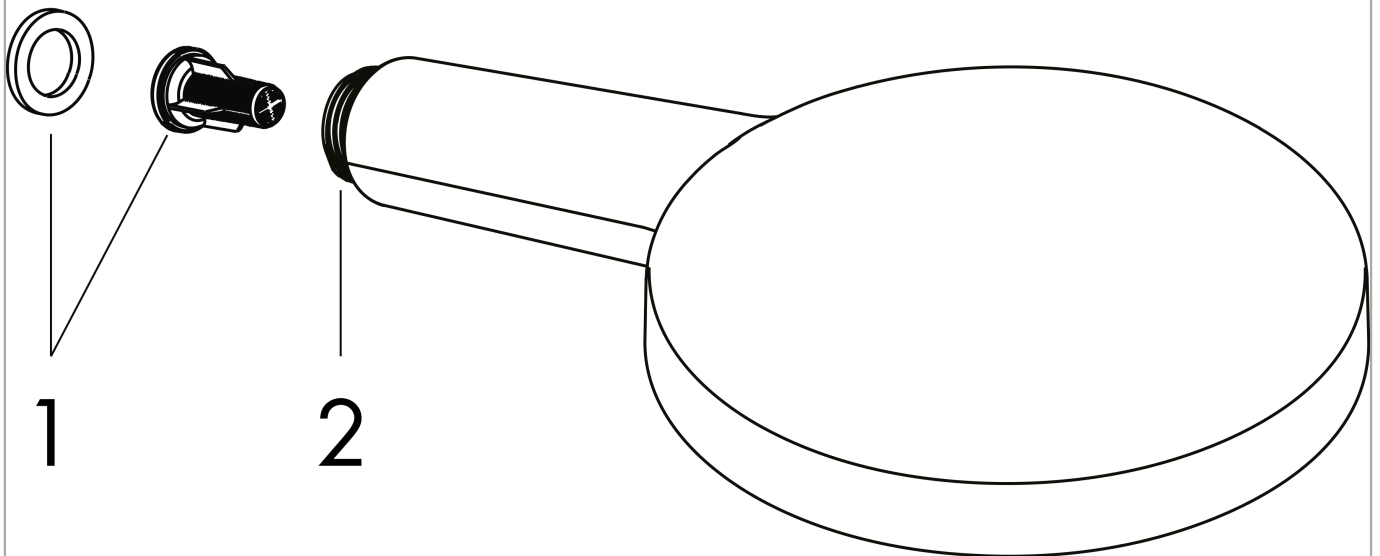

Raindance Select S
Hand shower 120 3jet

Finish: **Matt Black** Article Number: **26530670**

Exploded Drawing

Year of production: >04/20

Raindance Select S
Hand shower 120 3jet
Finish: **Matt Black** Article Number: **26530670**

Spare part list

Year of production: >04/20

Pos.	Description	Article Number	PC	PU
1	filter insert	97708000	2	1
2	pivoting connection	93089000	5	1