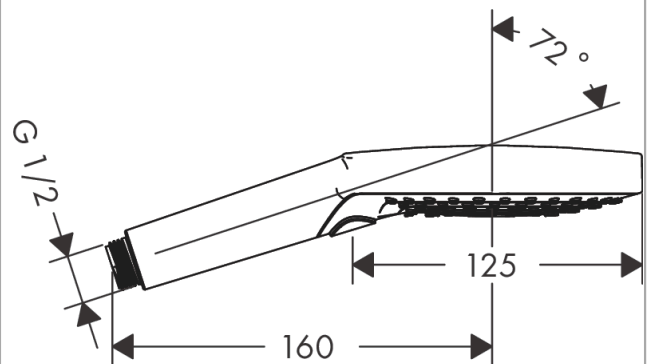

Raindance Select S Hand shower 120 3jet

Finish: **Matt Black** Article Number: **26530670**

Description

product features

- shower head size: 125 mm
- spray type: Rain, RainAir, Whirl
- convenient spray selection via Select button
- spray disc surface: easy cleanable plastic spray disc
- maximum flow rate at 3 bar: 15 l/min
- minimum flow pressure: 1,4 bar
- with internal water conduction
- rinseable screen seal
- connection thread G ½
- suitable for continuous flow water heaters

Technology

Design awards

reddot winner 2020 reddot winner 2021

Product image

Scale drawing

Flowchart

The consumption was measured in combination with the appropriate fittings (thermostat/mixer/ in-wall valve) to reflect actual application in practice.