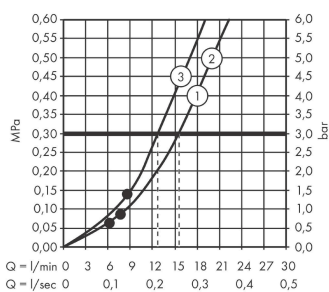

Raindance Select S Hand shower 120 3jet

Finish: **Matt Black** Article Number: **26530670**

Description

product features

- shower head size: 125 mm
- spray type: Rain, RainAir, Whirl
- convenient spray selection via Select button
- spray disc surface: easy cleanable plastic spray disc
- maximum flow rate at 3 bar: 15 l/min
- minimum flow pressure: 1,4 bar
- with internal water conduction
- rinseable screen seal
- connection thread G ½
- suitable for continuous flow water heaters

Technology

Design awards

reddot winner 2020 reddot winner 2021

Product image

Scale drawing

Flowchart

The consumption was measured in combination with the appropriate fittings (thermostat/mixer/ in-wall valve) to reflect actual application in practice.