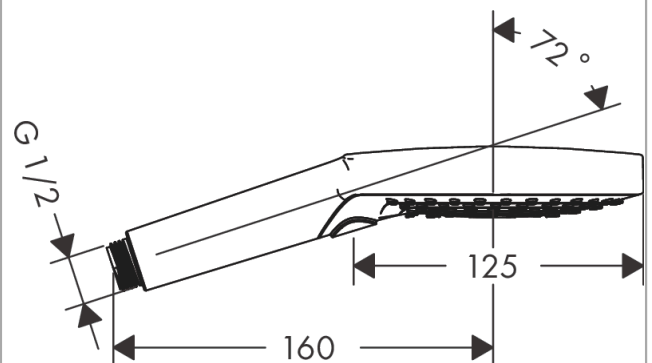

Raindance Select S Hand shower 120 3jet

Finish: **Chrome** Article Number: **26530000**

Description

product features

- shower head size: 125 mm
- spray type: Rain, RainAir, Whirl
- convenient spray selection via Select button
- spray disc surface: easy cleanable plastic spray disc
- maximum flow rate at 3 bar: 15 l/min
- minimum flow pressure: 1,4 bar
- with internal water conduction
- rinseable screen seal
- connection thread G ½
- suitable for continuous flow water heaters

Technology

Design awards

reddot winner 2020 reddot winner 2021

Certificates / Sustainability

Product image

Scale drawing

Raindance Select S
Hand shower 120 3jet

Finish: **Chrome** Article Number: **26530000**

Flowchart

The consumption was measured in combination with the appropriate fittings (thermostat/mixer/ in-wall valve) to reflect actual application in practice.

Raindance Select S
Hand shower 120 3jet
Finish: **Chrome** Article Number: **26530000**