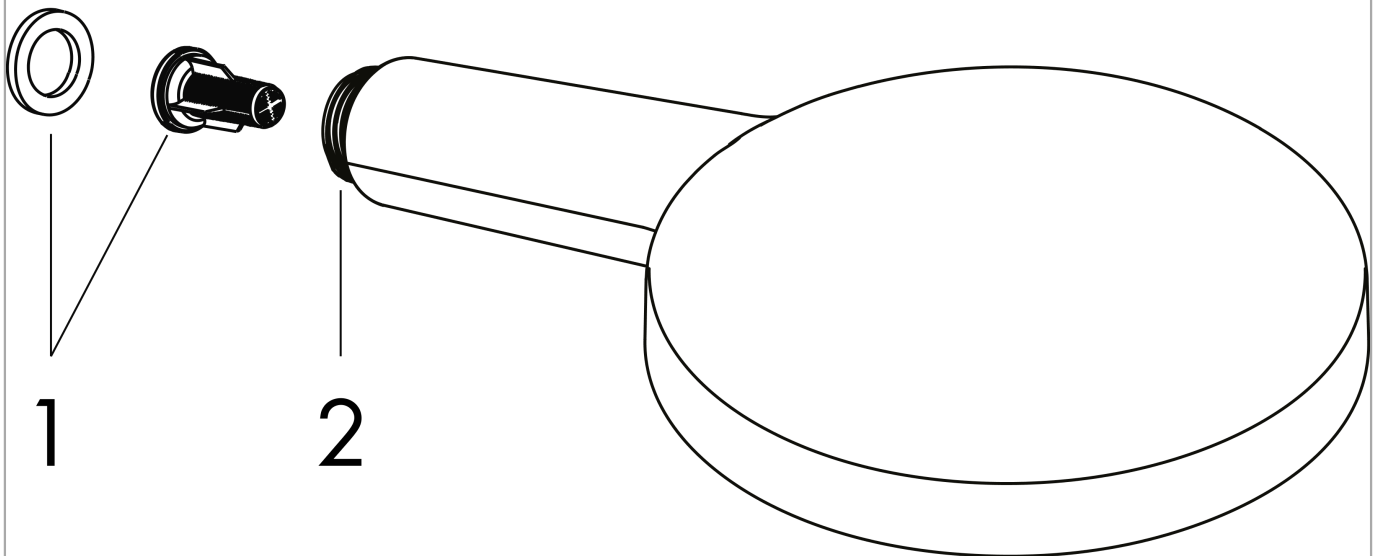

Raindance Select S
Hand shower 120 3jet
Finish: **Chrome** Article Number: **26530000**

Exploded Drawing

Year of production: >06/13

Raindance Select S
Hand shower 120 3jet
Finish: **Chrome** Article Number: **26530000**

Spare part list

Year of production: >06/13

Pos.	Description	Article Number	PC	PU
1	filter insert	97708000	2	1
2	pivoting connection	93089000	5	1