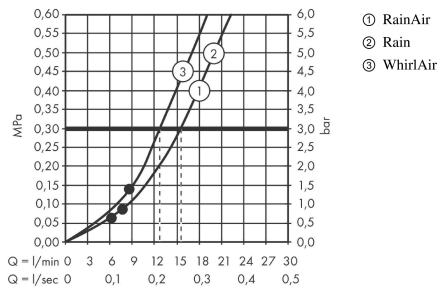

Raindance Select S
Hand shower 120 3jet

Finish: **Chrome** Article Number: **26530000**

Flowchart

The consumption was measured in combination with the appropriate fittings (thermostat/mixer/ in-wall valve) to reflect actual application in practice.